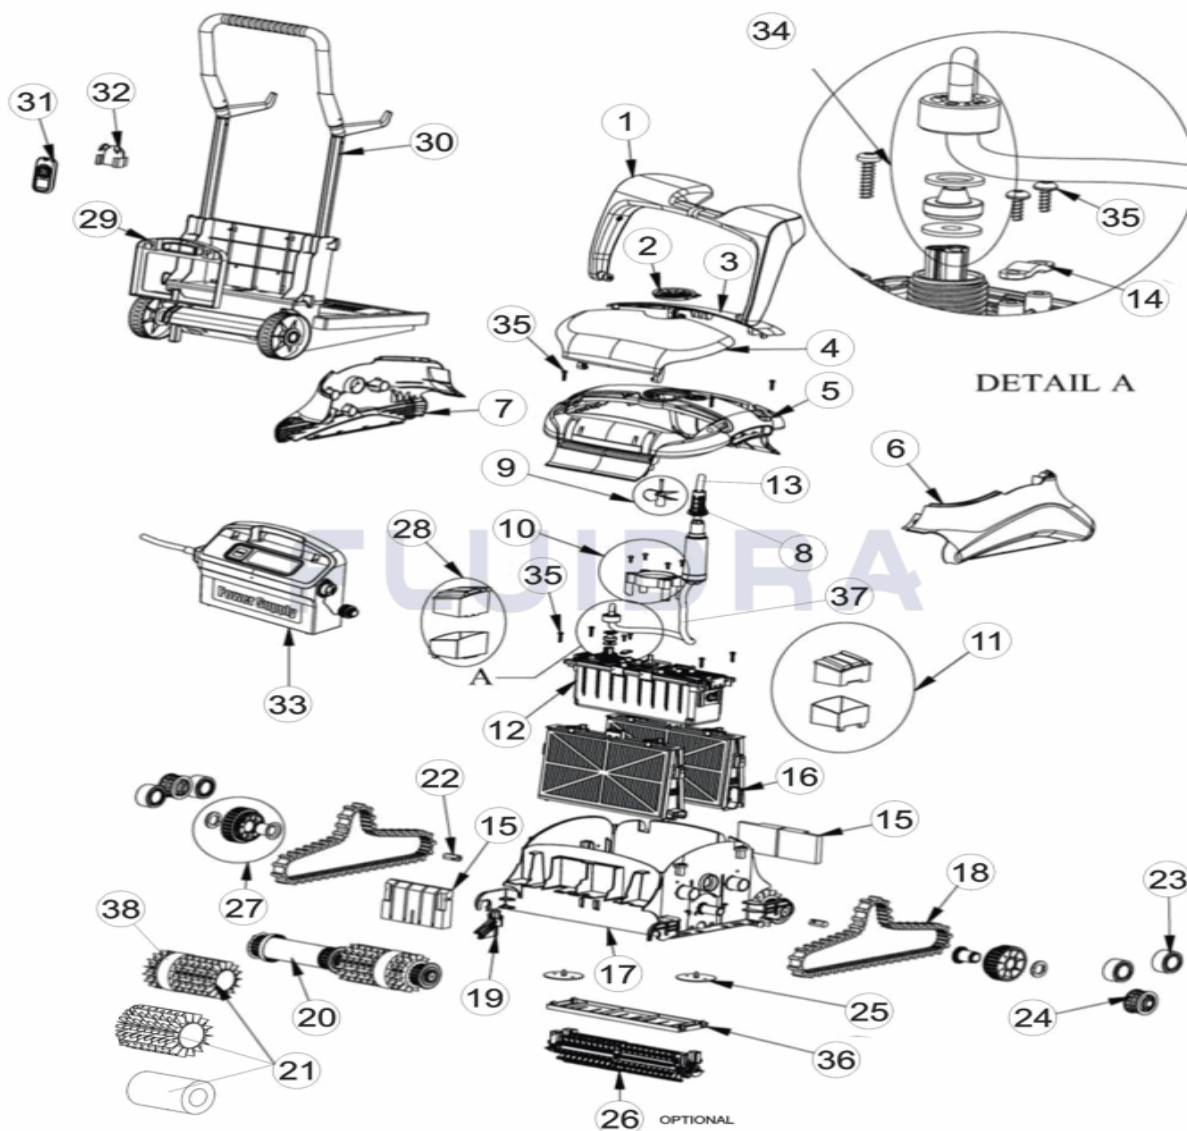

CODICE 46663

DESCRIZIONE: DOLPHIN PULIT E90

ITALIANO

POS	CODICE	DESCRIZIONE	QUANTITA'	POS	CODICE	DESCRIZIONE	QUANTITA'
1	99957120-ASSY	MANIGLIA PULIT		14	9982332	MOLLA FISSAGGIO GALL.CAVO EASYKLEE	
2	99807056	COPRIVENTOLA PER MTC8		15	9991075-ASSY	NOT DEFINED	
3	9980707	PULIT-SPORTELLO POSTERIORE (FILTRO)		16	9991432-ASSY	NOT DEFINED	
4	9980706	PULIT-SPORTELLO ANTERIORE (FILTRO)		16	9991433-ASSY	NOT DEFINED	
5	99952089-ASSY	CUSTODIA ESTERNA ZENIT 20/30		17	9980702	PULIT-CARCASSA INFERIORE	
6	9980712	PULIT-PANNELLO LATERALE DX		18	9985006	CINGOLO TRAZ.PVC EASYKLEEN GRIGIO	
7	9980713	PULIT-PANNELLO LATERALE SX		19	9980741	NOT DEFINED	
8	9980880	PULIT-SUPPORT 4 CABLE 2010		20	99955956-ASSY	NOT DEFINED	
9	9995266	NOT DEFINED		21	6101645	PULIT-SPAZZOLE COMBI DYN GIALLE	
10	9991044-ASSY	NOT DEFINED		21	6101620	SPAZZOLA PVC GIALLA DOLPHIN	
11	9991074-ASSY	NOT DEFINED		21	9995560-ASSY	SPAZZOLA " MAGIC" X DYNAMIC-KIT 2P "	
12	9995382-ASSY	PULIT-MOTOR UNIT DYN 2010		22	3865005	ADATT.ESAGONALE PER PULEGGIA 2X2	
12	9995382-EX	PULIT-MOTOR UNIT DYN 2010 EX		23	3884997	DISCO GUIDA