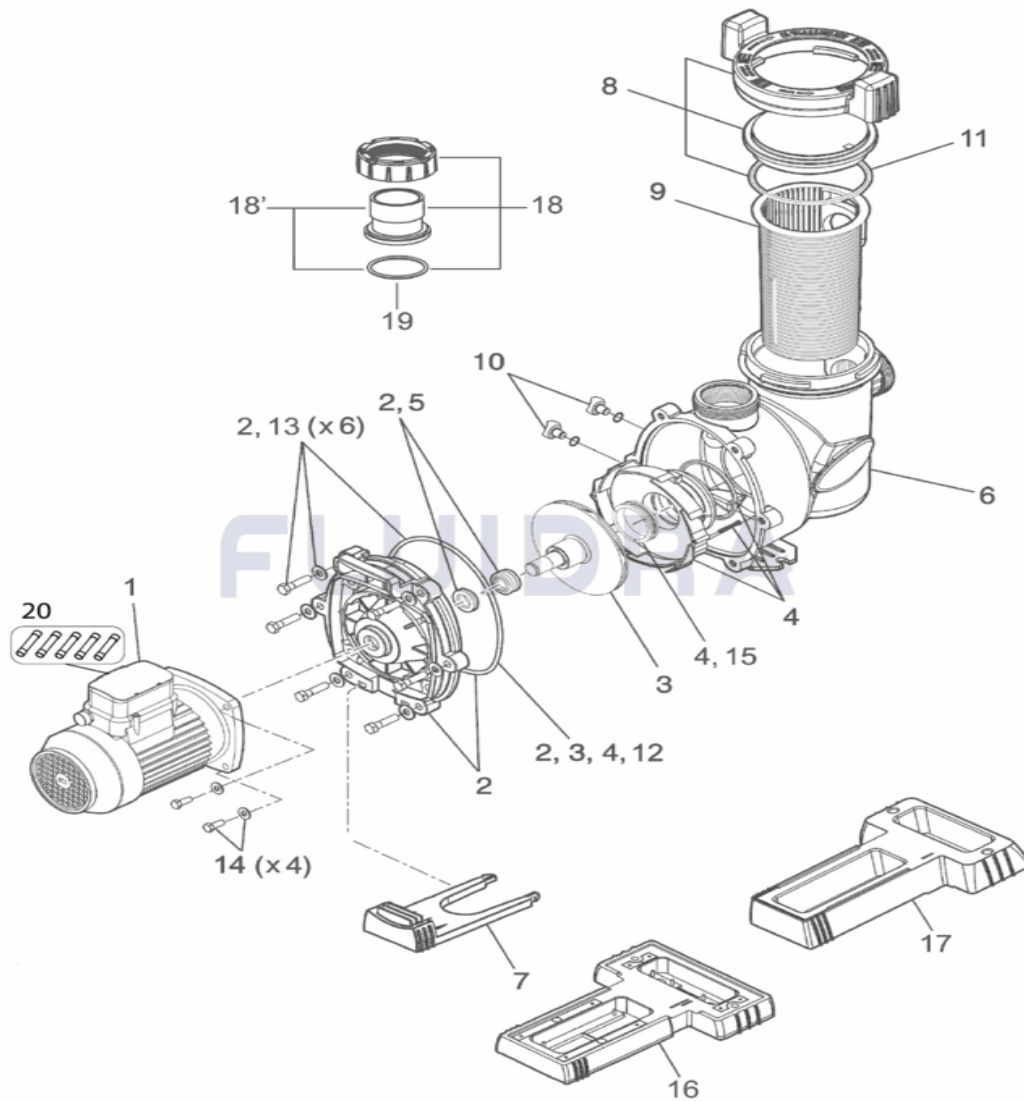

CODICE **WP000156**

DESCRIZIONE: **FLOPRO™ E3**

ITALIANO

POS	CODICE	DESCRIZIONE	QUANTITA'	POS	CODICE	DESCRIZIONE	QUANTITA'
1	R0728200	KIT MOTORE FLOPRO E3 100 EU		12	R0480301	ANELLO PIASTRA INFERIORE FLOPR	
2	R0479501	BACKPLATE (BACKPLATE W/ HARDWARE,		13	R0480501	VITI PIASTRA INFERIORE FLOPRO	
3	R0757900	GIRANTE FLOPRO 100		14	R0446702	VITI MOTORE FLOPRO	
4	W0479700	KIT DIFFUSORE FLOPRO E3 100		15	R0746800	ANELLO GIRANTE FLOPRO	
5	R0728500	TENUTA MECCANICA FLOPRO		16	R0486701	BASE BASSA POMPA	
6	R0479801	PUMP BODY (BODY & BACKPLATE O-RING		17	R0546401	BASE ALTA POMPA	
7	R0479901	PIEDE POMPA FLOPRO E3		18	R0728700	KIT RACCORDI 63/50 MM (*2)	
8	R0480001	KIT COPERCHIO PREFILTRO FLOPRO		18'	R0792700	NOT DEFINED	
9	R0480101	CESTELLO PREFILTRO FLOPRO E3/T		19	R0728800	KIT OR BOCCHETTONE (*2)	
10	R0446001	KIT SPINE DI SVUOTAMENTO (*2)		20	R0855700	NOT DEFINED	
11	R0480201	ANELLO COPERCHIO PREFILTRO		N/S	71840	NOT DEFINED