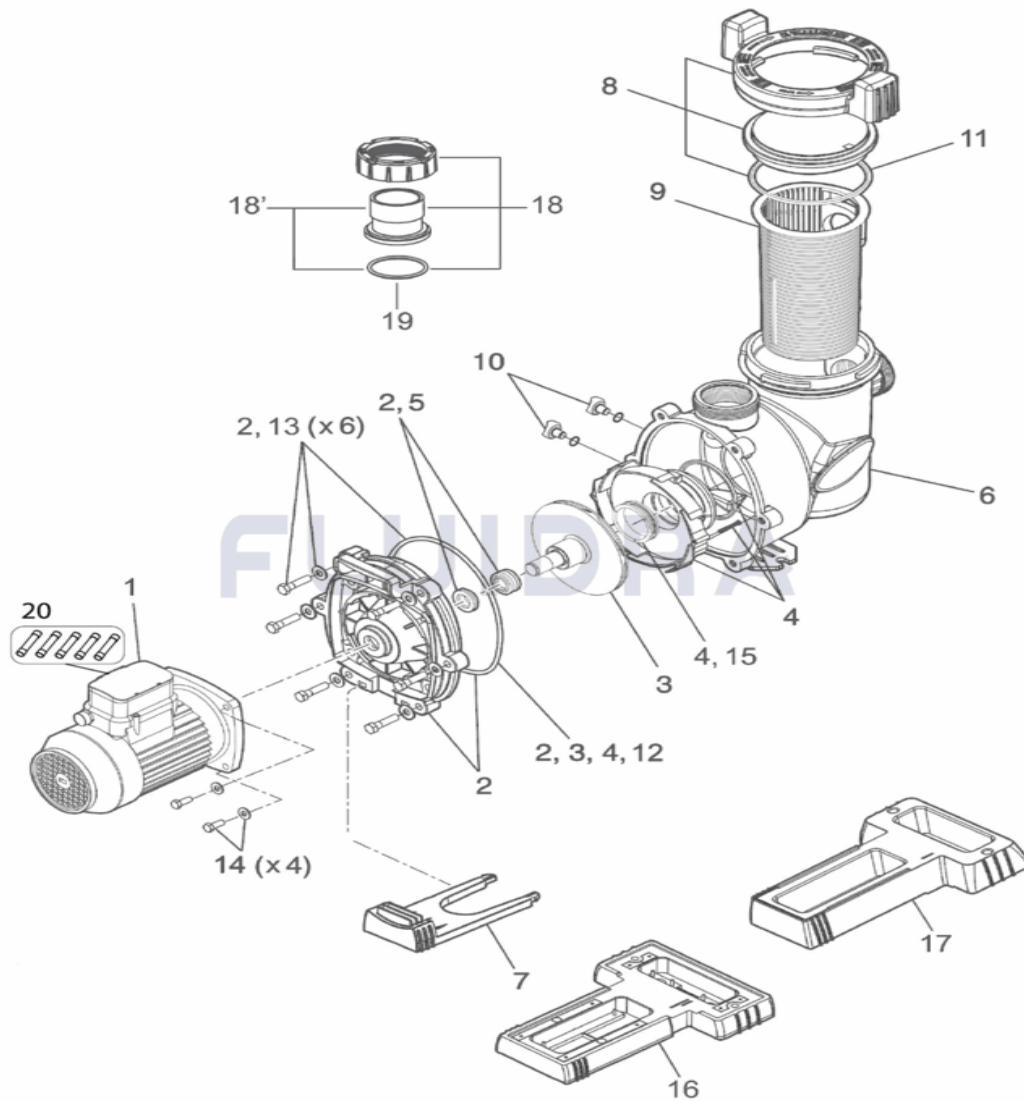

CODE **WP000156**

BESCHREIBUNG: **FLOPRO™ E3**

DEUTSCH

POS	CODE	BESCHREIBUNG	MENGE	POS	CODE	BESCHREIBUNG	MENGE
1	R0728200	MOTOREINHEIT E3 100 FP		12	R0480301	GEHÄUSEDICHTUNG FP	
2	R0479501	GEHÄUSEDECKELSET FP		13	R0480501	SCHRAUBE+MUTTER+DICHTUNG FP	
3	R0757900	LAUFRAD PUMPE FLOPRO 100 / E3		14	R0446702	SCHRAUBENSET+MUTTER FP	
4	W0479700	UMKEHRLEITRAD U. DICHTUNG FP		15	R0746800	LAUFRADFÜHRUNGSRING FP	
5	R0728500	GLEITRINGDICHTUNG FP		16	R0486701	SOCKEL FLACH FP	
6	R0479801	PUMP BODY (BODY & BACKPLATE O-RING		17	R0546401	SOCKEL HOCH FP	
7	R0479901	PUMPENFUß FP		18	R0728700	ANSCHLUSSKIT 63/50 FLOPRO	
8	R0480001	DECKEL+DICHTUNG+RING FP		18'	R0792700	NOT DEFINED	
9	R0480101	VORFILTERSIEB FP		19	R0728800	O-RING F. VERSCHRAUBUNG FP	
10	R0446001	ABLASSSCHRAUBE M. O-RING FP		20	R0855700	NOT DEFINED	
11	R0480201	VORFILTERDICHTUNG FP		N/S	71840	NOT DEFINED