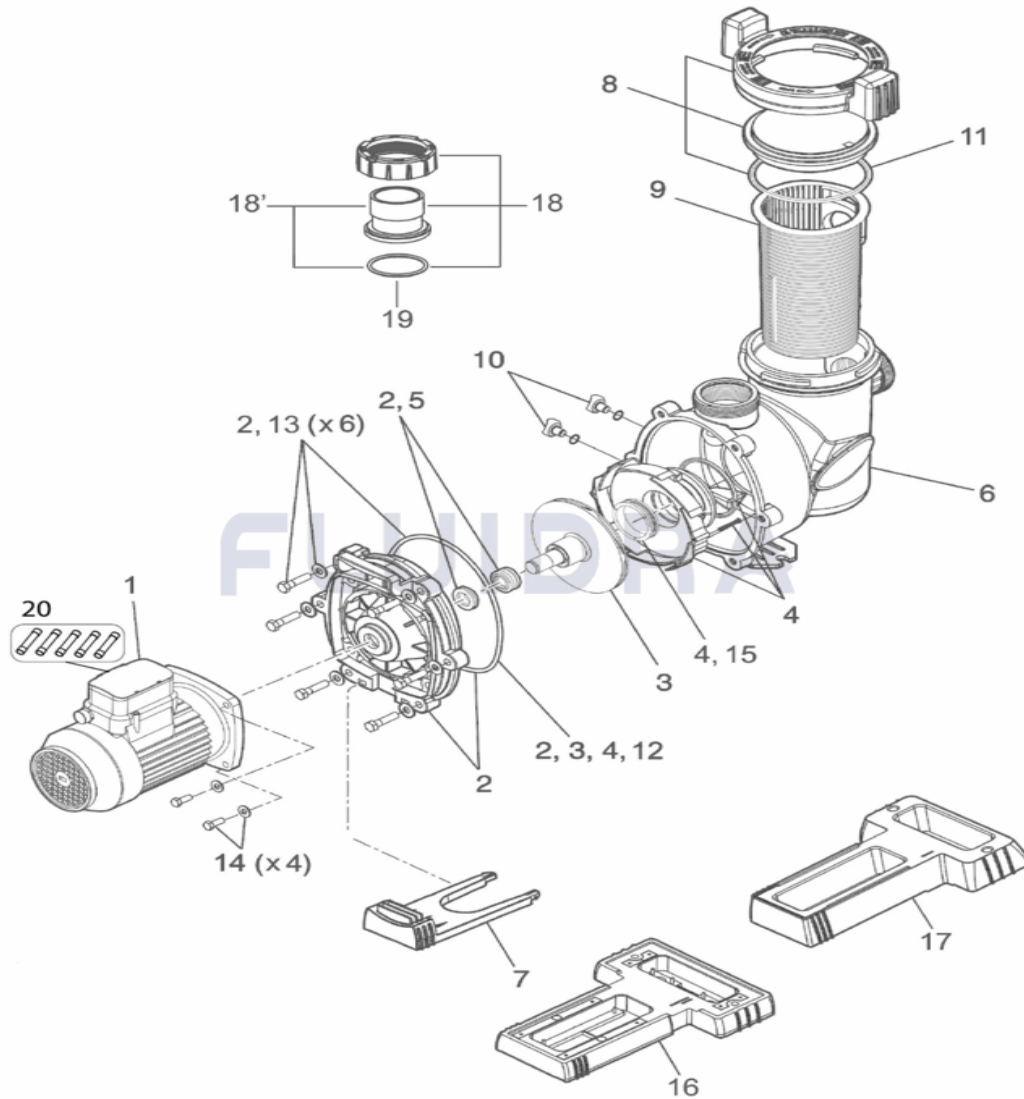

CODE **WP000156**

DESCRIPTION: **FLOPRO™ E3**

FRANCAIS

POS	CODE	DESCRIPTION	QUANTITE	POS	CODE	DESCRIPTION	QUANTITE
1	R0728200	MOTEUR POMPE COMPLET FLOPRO E3 1C		12	R0480301	JOINT PLAQUE ARRIÈRE FHP	
2	R0479501	KIT PLAQUE ARRIÈRE FHP (+ VISSERIE, JC		13	R0480501	VISSERIE PLAQUE ARRIÈRE (BOULONS, R	
3	R0757900	TURBINE FHP 100 (+ JOINT PLAQUE ARRIÈ		14	R0446702	VISSERIE MOTEUR (BOULONS & RONDELL	
4	W0479700	DIFFUSEUR FHP (+ VIS & JOINTS)		15	R0746800	BAGUE DE ROTATION FHP	
5	R0728500	GARNITURE MÉCANIQUE FHP		16	R0486701	SOCLE POMPE FIN	
6	R0479801	CUERPO POMPE FHP		17	R0546401	SOCLE POMPE ÉPAIS	
7	R0479901	PIED POMPE FHP 100M, 150M, 200M, 150T		18	R0728700	KIT RACCORDS UNION DN63/50 MM (2 PIÈC	
8	R0480001	KIT COUVERCLE PRÉFILTRE FHP (+ JOINT		18'	R0792700	KIT RACCORDS UNION 2" UK (2 PIÈCES, S/	
9	R0480101	PANIER PRÉFILTRE FHP		19	R0728800	KIT JOINTS RACCORD UNION (X2)	
10	R0446001	KIT BOUCHONS DE VIDANGE (+ JOINTS, X		20	R0855700	10A FUSIBLE (X5)	
11	R0480201	JOINT COUVERCLE PRÉFILTRE		N/S	71840	RÉDUCTEUR FILETÉ 2"-1.5" SPÉCIFIQUE P