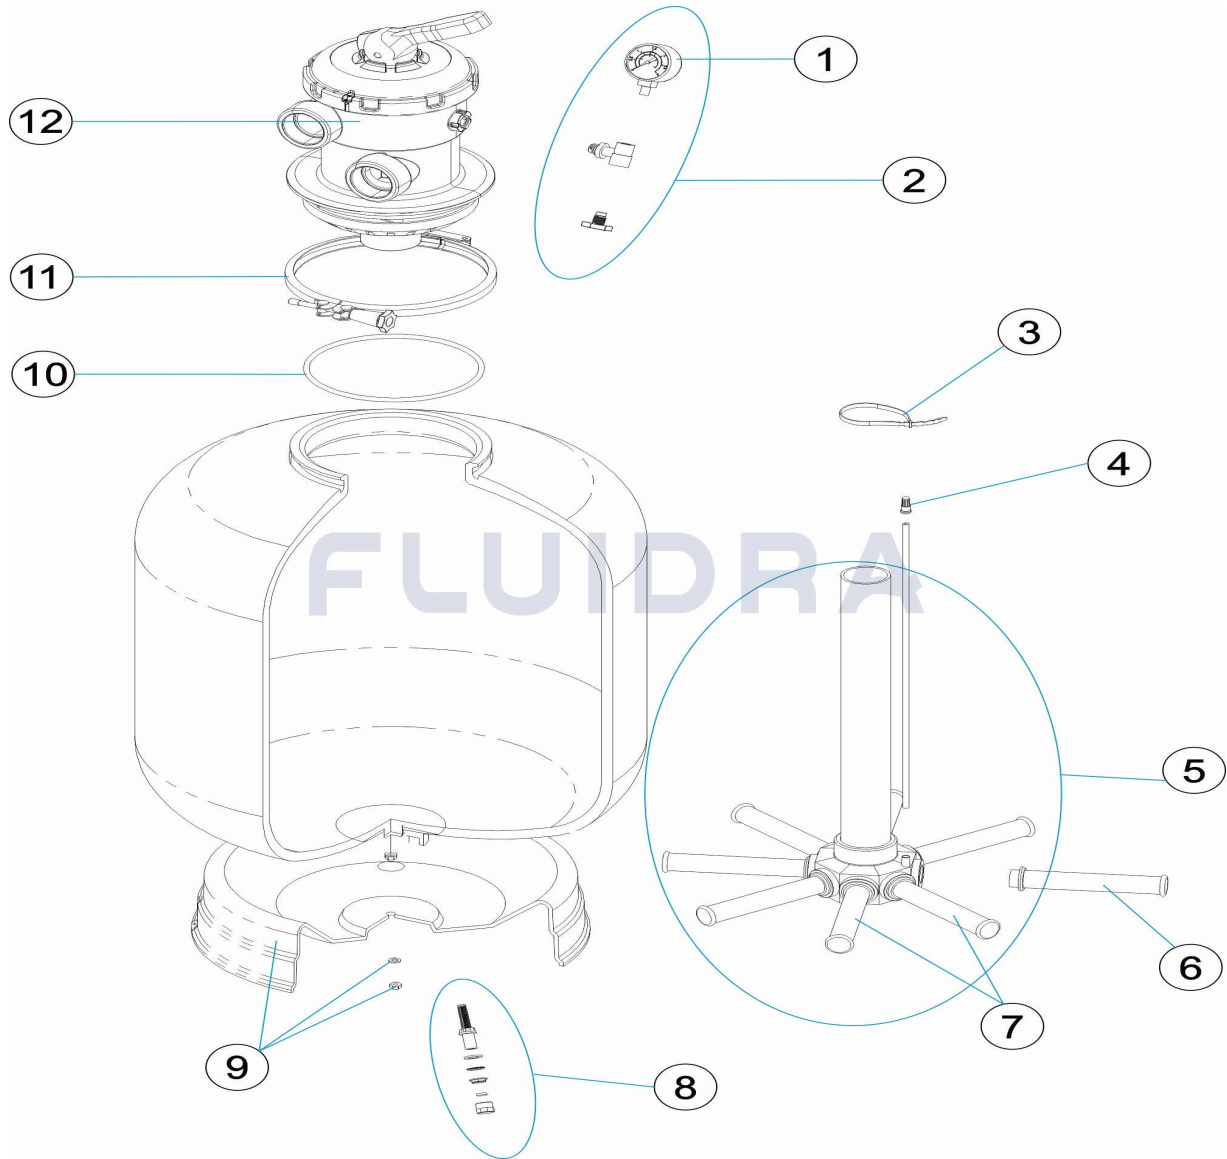

CODICE **VRN-400-TL, VRN-500-TL, VRN-600-TL**

DESCRIZIONE: **FILTRI VERONA VALVOLA TOP**

ITALIANO

POS	CODICE	DESCRIZIONE	QUANTITA'	POS	CODICE	DESCRIZIONE	QUANTITA'
1	SP-04-0072	MANOMETRO 1/8" 3 KG./C "		7	* SP-04-0151	GRUPPO CANDELOTTO COLLECTORE D. 4	
2	SP-04-0071	MANOMETRO COMPLETO		7	* SP-04-0152	GRUPPO CANDELOTTO COLLECTORE	
3	SP-04-0128	FLANGIA		7	* SP-04-0153	GRUPPO CANDELOTTO COLLECTORE D. 6	
4	SP-04-0129	SFIATO ARIA		8	SP-04-0237	DIFFUSORE SCARICO 3/8"	
5	* SP-04-0234	KIT COLLETTORE D. 400 TOP		9	* SP-04-0238	BASE FILTRO D 400	
5	* SP-04-0235	KIT COLLETTORE D. 500 TOP		9	* SP-04-0239	BASE FILTRO D 500	
5	* SP-04-0236	KIT COLLETTORE D. 600 TOP		9	* SP-04-0240	BASE FILTRO D 600	
6	* SP-04-0148	CANDELOTTO COLLECTORE 1" 110 M "		10	SP-04-0074	O-RING COPERCHIO	
6	* SP-04-0149	CANDELOTTO COLLECTORE 1" 175 M "		11	SP-04-0241	ANELLO CHIUSURA 203 NERO	
6	* SP-04-0147	CANDELOTTO COLLECTORE 1" 225 M "		12	PS-6405	VALVOLA SELETRICE 1 1/2" TOP