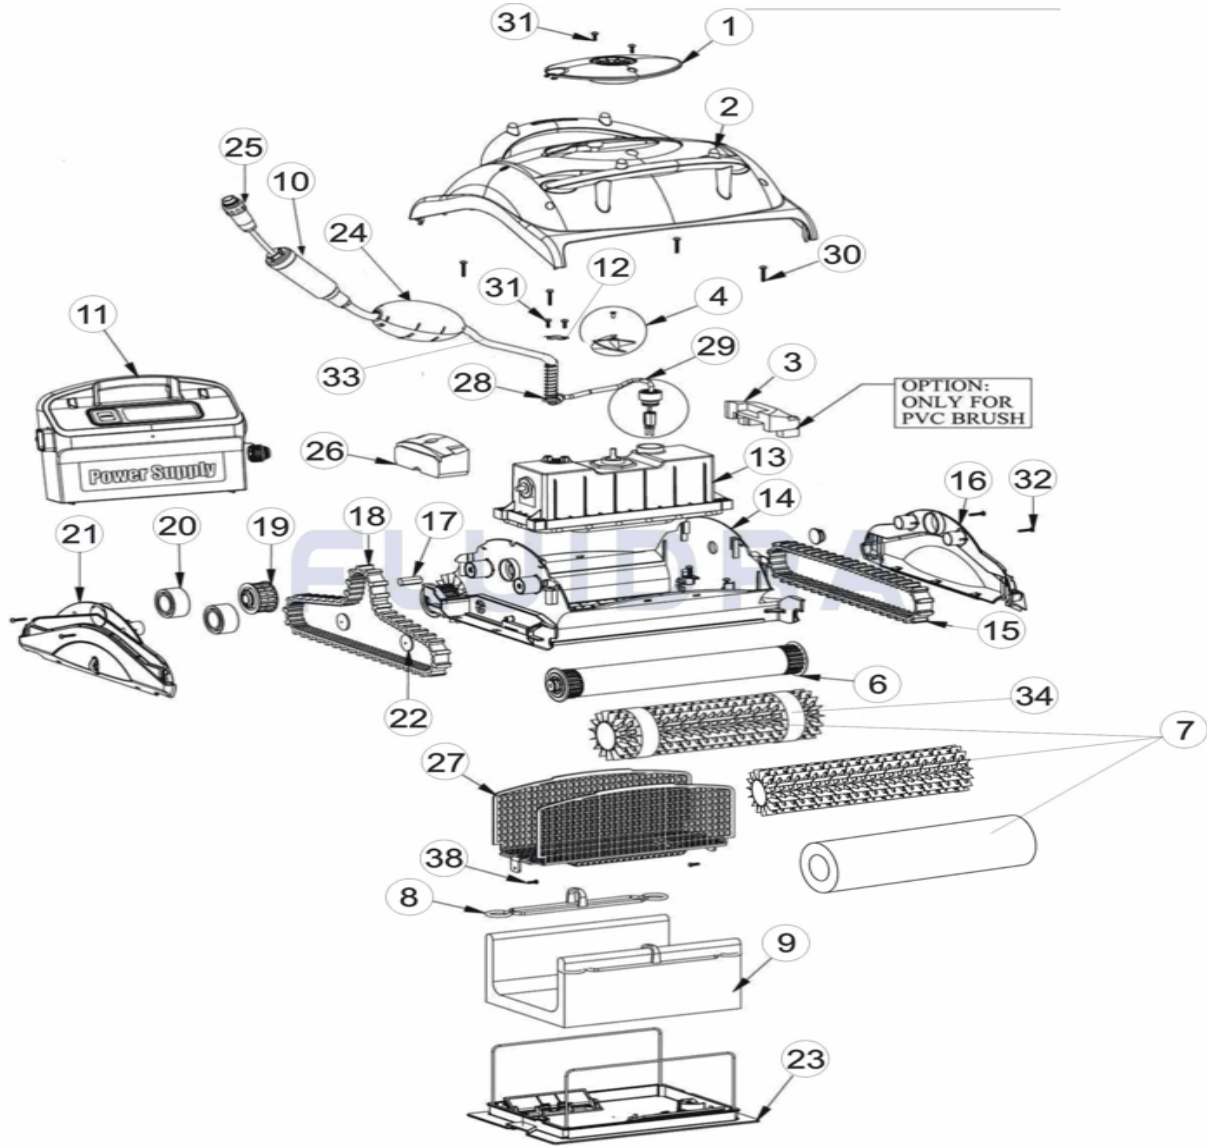

CODE **34203**

DESCRIPTION: **DOLPHIN EASYKLEEN**

ENGLISH

POS	CODE	DESCRIPTION	QUANTITY	POS	CODE	DESCRIPTION	QUANTITY
1	9982285	EASYKLEEN - IMPELLER COVER		13	99953006-EX	MU DB 3H 230V EX	
2	99960062	OUTER CASING EASYKLEEN		14	9980200	DIAG.BASIC - CHASSIS	
3	6250941	FLOAT FOR DYN DJ		15	9985015	TRACK GREY	
4	9995269	IMPELLER+SCREW DC		16	9982323	SIDE PANEL DB FINS BLUE	
6	99955951-ASSY	DIAG. BASIC - WHEEL TUBE ASSY		17	3865005	HEXAGON ADAPTOR FOR D TYPE SHAFT	
7	6101543	BRUSH PVC FOR SUPERKLEEN CB		18	9985006	TRACK - TIMING TRACK GREY	
7	6101599	BRUSH PVC EASYKLEEN CLEAR ORAN		19	3883645	PULLEY FOR FLAT SHAFT - TT	
7	6101610	BRUSH WB DIAGNOSTIC		20	3884997	GUIDE WHEEL	
8	9981430	FILTER BAG CLIP		21	9997112-ASSY	SIDE PANEL ASSY + WHEEL R.BLUE	
9	99954307-ASSY	FILTER BAG DB		22	9980220	DB NON RETURN DIAFRAGM	
10	9995861-DIY	CABLE AND SWV DIY 18M DIAG BASIC		23	99919116	BOTTOM LID ASSY DB & SUPPORT	
10	9995851-DIY	CABLE DIAG 18M DIY		24	99960081	FLOAT ASSY D.BASIC FLOAT BLUE	
11	9995670-ASSY	PS DIAG EU 2010		25	5000009	AMPHENOL PLUG