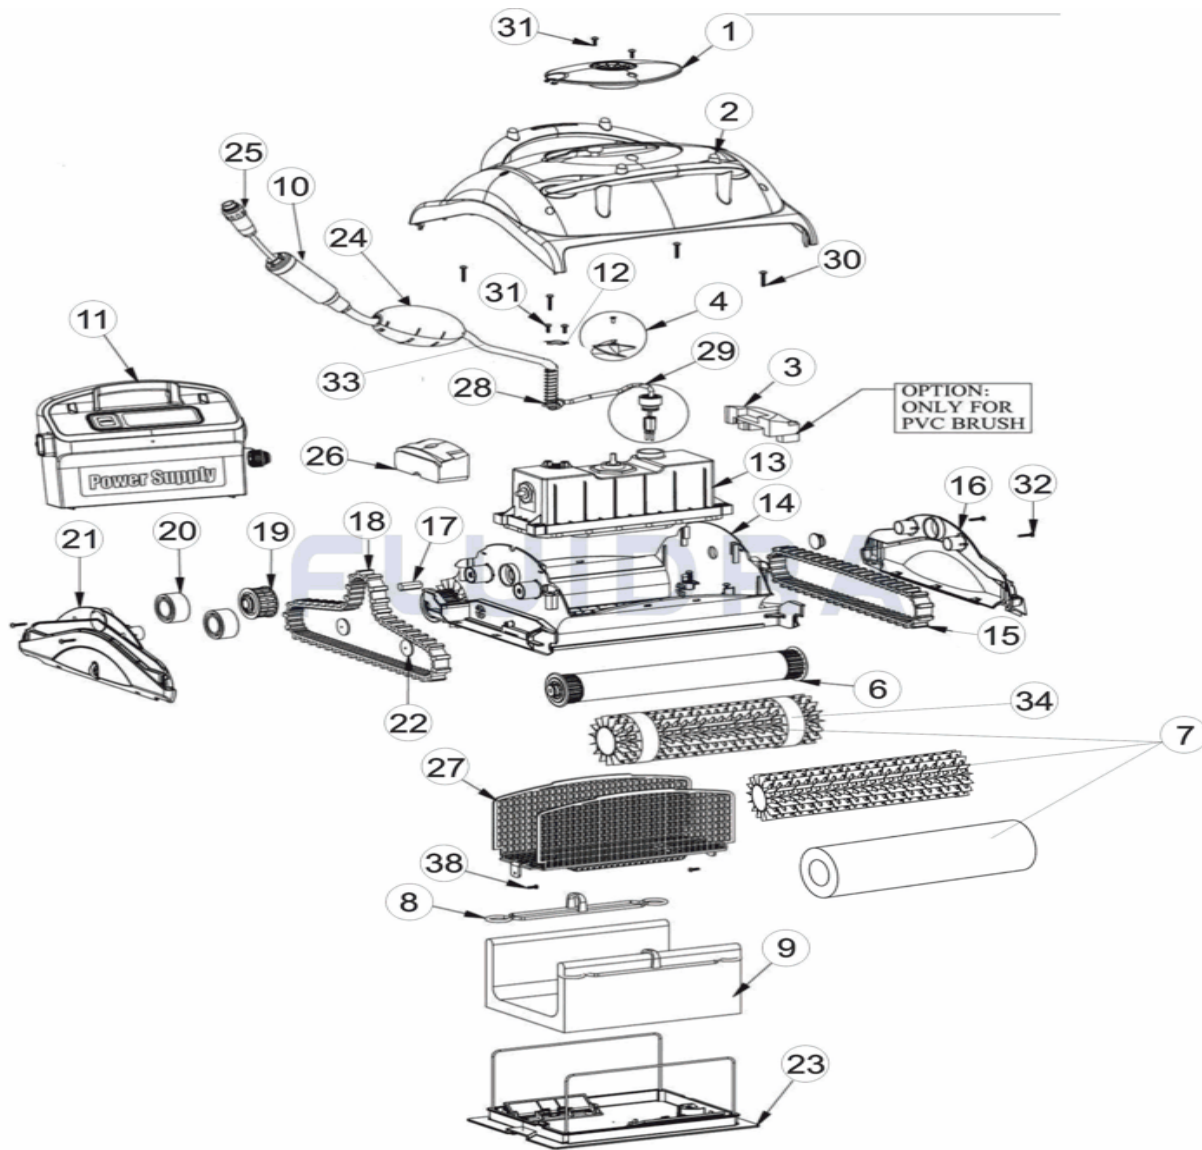

CODICE **34203**

DESCRIZIONE: **DOLPHIN EASYKLEEN**

ITALIANO

POS	CODICE	DESCRIZIONE	QUANTITA'	POS	CODICE	DESCRIZIONE	QUANTITA'
1	9982285	COPERCHIO VENTOLA CARCASSA EASYK		13	99953006-EX	MOTORE DOLP.3H 203V DC EASYKLEEN - /	
2	99960062	CARCASSA SUPERIORE EASYKLEEN		14	9980200	CARCASSA INFERIORE EASYKLEEN	
3	6250941	NOT DEFINED		15	9985015	NOT DEFINED	
4	9995269	KIT VENTOLA MOTORE DOLPHIN		16	9982323	PLACCA LATERALE EASYKLEEN S/RUOTE	
6	99955951-ASSY	PALO TRAZIONE BASICLEAN		17	3865005	ADATT.ESAGONALE PER PULEGGIA 2X2	
7	6101543	SPAZZOLA PVC DOL.SUPER KLEEN		18	9985006	CINGOLO TRAZ.PVC EASYKLEEN GRIGIO	
7	6101599	SPAZZOLA PVC ARANCIO EASYKLEEN		19	3883645	PULEGGIA DI TRAZIONE EASYKLEEN	
7	6101610	SPAZZOLA DOLPHIN " MAGI "		20	3884997	DISCO GUIDA	
8	9981430	CLIP SACCO SPORCO DOLPHIN		21	9997112-ASSY	PLACCA LATERALE EASYKLEEN C/RUOTE	
9	99954307-ASSY	NOT DEFINED		22	9980220	RONDELLA EASYKLEEN	
10	9995861-DIY	CAVO GALLEGGIANTE SWV DIAG		23	99919116	CESTELLO CHIUSURA DOLPHIN EASYKLEE	
10	9995851-DIY	CAVO DIAG 18M DIY		24	99960081	GALLEGGIANTE EASYKLEEN	
11	9995670-ASSY	TRASF. D.DIAG.2001 DC 230V-EU 2010		25	5000009	SPINA TRASF.T/N X DOLPHIN