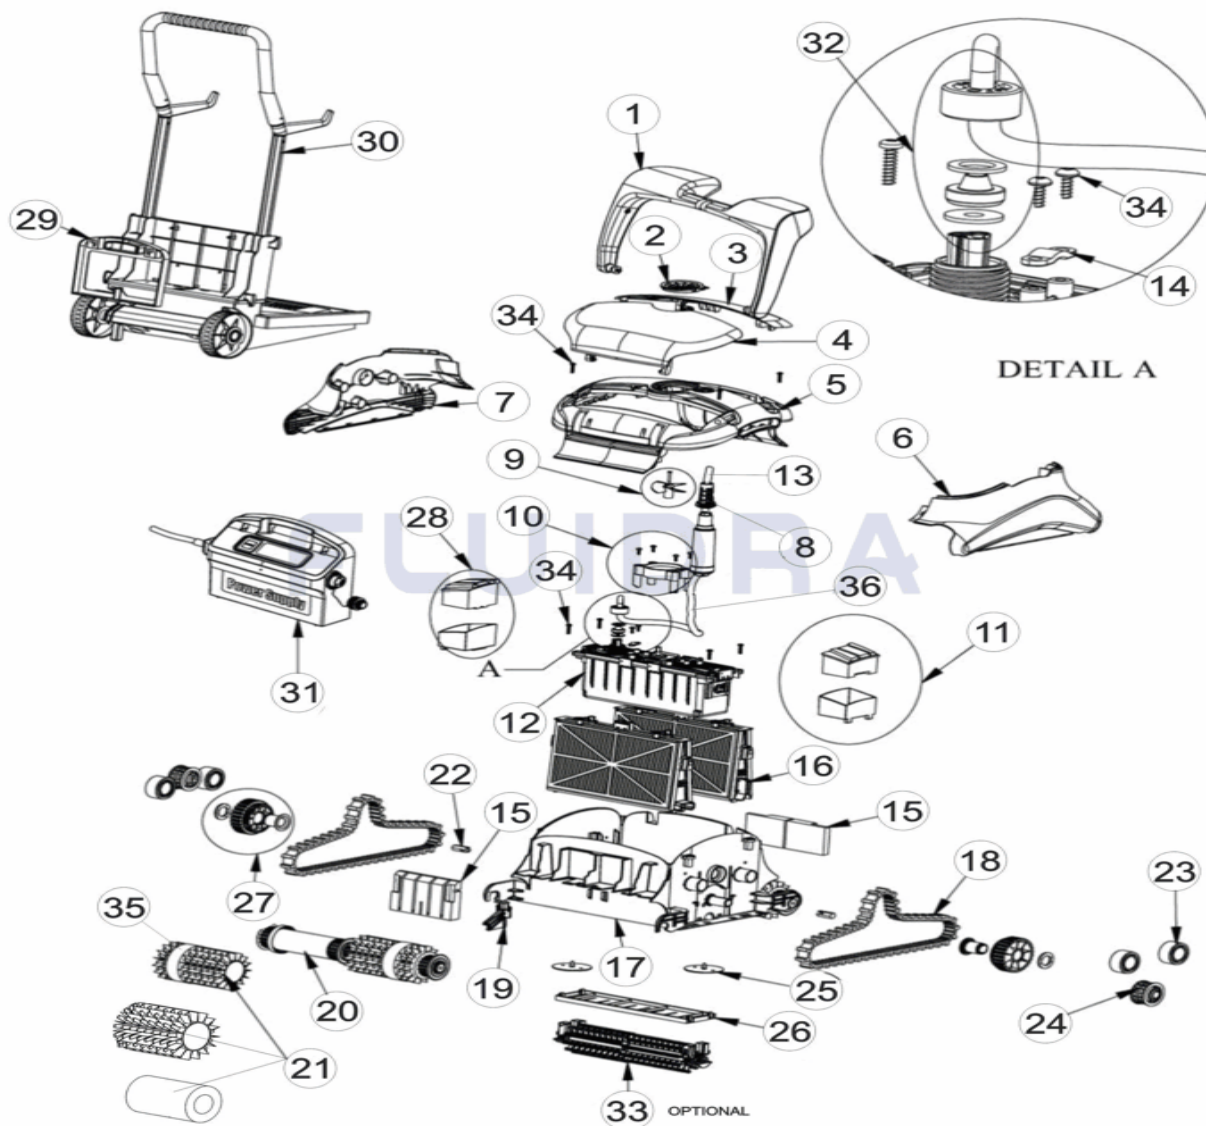

CODICE **46662**

DESCRIZIONE: **DOLPHIN PULIT E70**

ITALIANO

POS	CODICE	DESCRIZIONE	QUANTITA'	POS	CODICE	DESCRIZIONE	QUANTITA'
1	99957120-ASSY	MANIGLIA PULIT		14	9982332	MOLLA FISSAGGIO GALL.CAVO EASYKLEE	
2	99807056	COPRIVENTOLA PER MTC8		15	9991075-ASSY	NOT DEFINED	
3	9980707	PULIT-SPORTELLO POSTERIORE (FILTRO)		16	9991433-ASSY	NOT DEFINED	
4	9980706	PULIT-SPORTELLO ANTERIORE (FILTRO)		16	9991432-ASSY	NOT DEFINED	
5	99952089-ASSY	CUSTODIA ESTERNA ZENIT 20/30		17	9980702	PULIT-CARCASSA INFERIORE	
6	9980712	PULIT-PANNELLO LATERALE DX		18	9985006	CINGOLO TRAZ.PVC EASYKLEEN GRIGIO	
7	9980713	PULIT-PANNELLO LATERALE SX		19	9980741	NOT DEFINED	
8	9980880	PULIT-SUPPORT 4 CABLE 2010		20	99955956-ASSY	NOT DEFINED	
9	9995266	NOT DEFINED		21	6101645	PULIT-SPAZZOLE COMBI DYN GIALLE	
10	9991044-ASSY	NOT DEFINED		21	6101620	SPAZZOLA PVC GIALLA DOLPHIN	
11	9991074-ASSY	NOT DEFINED		21	9995560-ASSY	SPAZZOLA " MAGIC" X DYNAMIC-KIT 2P "	
12	9995382-ASSY	PULIT-MOTOR UNIT DYN 2010		22	3865005	ADATT.ESAGONALE PER PULEGGIA 2X2	
12	9995382-EX	PULIT-MOTOR UNIT DYN 2010 EX		23	3884997	DISCO GUIDA