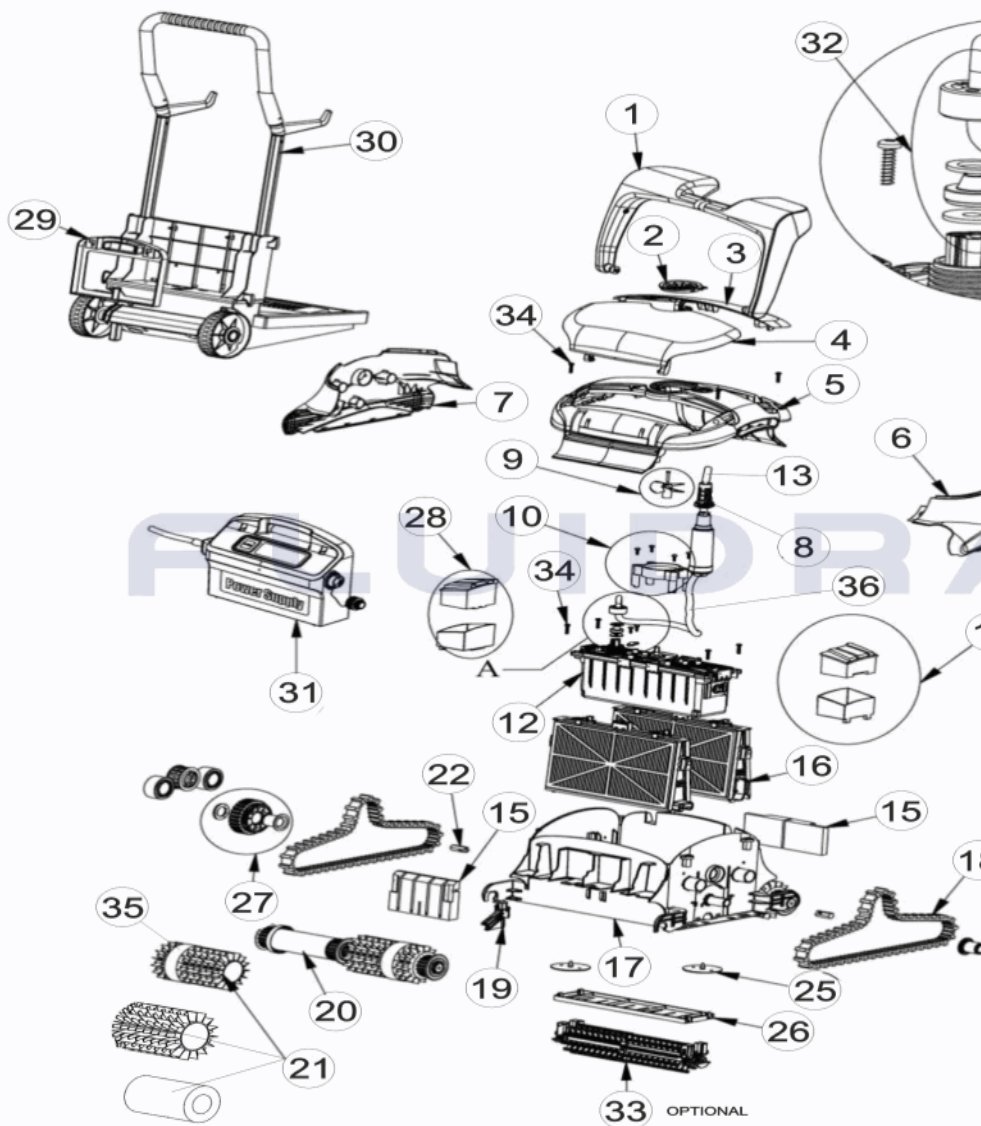

CODICE **46662**

DESCRIZIONE: **DOLPHIN PULIT E70**

ITALIANO

POS	CODICE	DESCRIZIONE	QUANTITA'	POS	CODICE	DESCRIZIONE	QUANTITA'
1	99957041-ASSY			14	9982332	MOLLA FISSAGGIO GALL.CAVO EASYKLEE	
2	9980705	PULIT-COPRIVENTOLA PER PULIT 2010		15	9991075-ASSY		
3	9980707	PULIT-SPORTELLO POSTERIORE (FILTRO)		16	9991433-ASSY		
4	9980706	PULIT-SPORTELLO ANTERIORE (FILTRO)		16	9991432-ASSY		
5	99952031-ASSY			17	9980702	PULIT-CARCASSA INFERIORE	
6	9980712	PULIT-PANNELLO LATERALE DX		18	9985006	CINGOLO TRAZ.PVC EASYKLEEN GRIGIO	
7	9980713	PULIT-PANNELLO LATERALE SX		19	9980741		
8	9980880	PULIT-SUPPORT 4 CABLE 2010		20	99955956-ASSY		
9	9995266			21	6101645	PULIT-SPAZZOLE COMBI DYN GIALLE	
10	9991044-ASSY			21	6101620	SPAZZOLA PVC GIALLA DOLPHIN	
11	9991074-ASSY			21	9995560-ASSY	SPAZZOLA "MAGIC" X DYNAMIC-KIT 2P "	
12	9995382-ASSY	PULIT-MOTOR UNIT DYN 2010		22	3865005	ADATT.ESAGONALE PER PULEGGIA 2X2	
12	9995382-EX	PULIT-MOTOR UNIT DYN 2010 EX		23	3884997	DISCO GUIDA