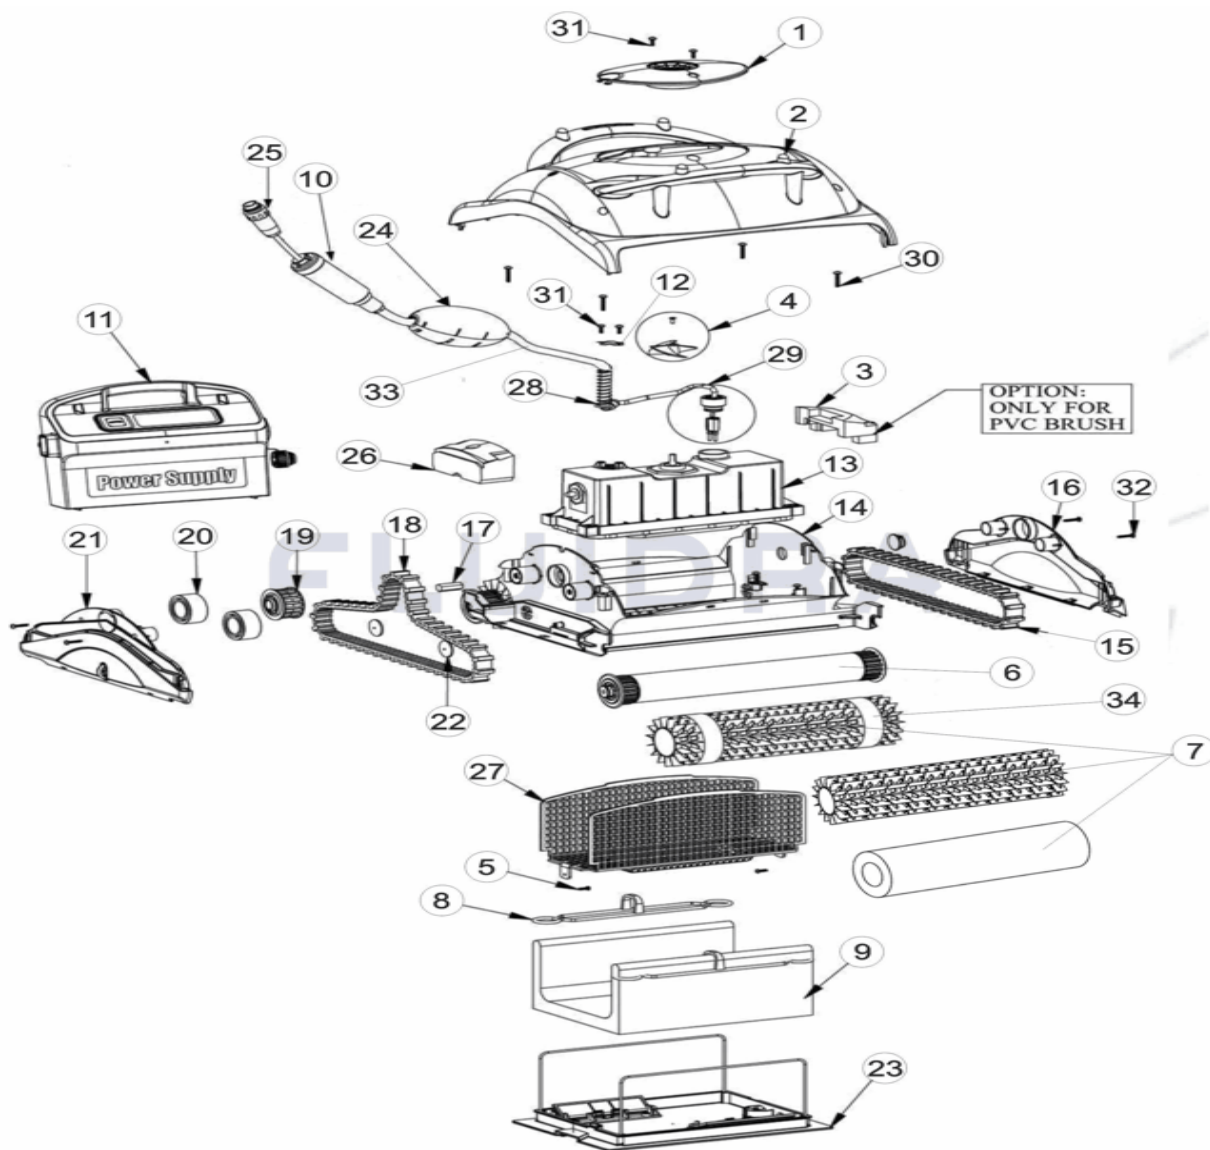

CODICE **46661**

DESCRIZIONE: **DOLPHIN PULIT E50**

ITALIANO

POS	CODICE	DESCRIZIONE	QUANTITA'	POS	CODICE	DESCRIZIONE	QUANTITA'
1	9982288	NOT DEFINED		13	99953005-ASSY	MOTORE DOLP.3H 203V DC EASYKLEEN - /	
2	99960049	NOT DEFINED		13	99953006-EX	MOTORE DOLP.3H 203V DC EASYKLEEN - /	
3	6250941	NOT DEFINED		14	9980200	CARCASSA INFERIORE EASYKLEEN	
4	9995269	KIT VENTOLA MOTORE DOLPHIN		15	9985015	NOT DEFINED	
5	3379450	VITE KA40X12		16	9982338	NOT DEFINED	
6	99955951-ASSY	PALO TRAZIONE BASICLEAN		17	3865005	ADATT.ESAGONALE PER PULEGGIA 2X2	
7	6101665	NOT DEFINED		18	9985006	CINGOLO TRAZ.PVC EASYKLEEN GRIGIO	
7	6101302	NOT DEFINED		19	3883645	PULEGGIA DI TRAZIONE EASYKLEEN	
7	6101610	SPAZZOLA DOLPHIN " MAGI "		20	3884997	DISCO GUIDA	
8	9981430	CLIP SACCO SPORCO DOLPHIN		21	9997117-ASSY	NOT DEFINED	
9	99954307-ASSY	NOT DEFINED		22	9980220	RONDELLA EASYKLEEN	
10	9995861-DIY	CAVO GALLEGGIANTE SWV DIAG		23	99919116	CESTELLO CHIUSURA DOLPHIN EASYKLEE	
10	9995851-DIY	CAVO DIAG 18M DIY		24	99960081	GALLEGGIANTE EASYKLEEN