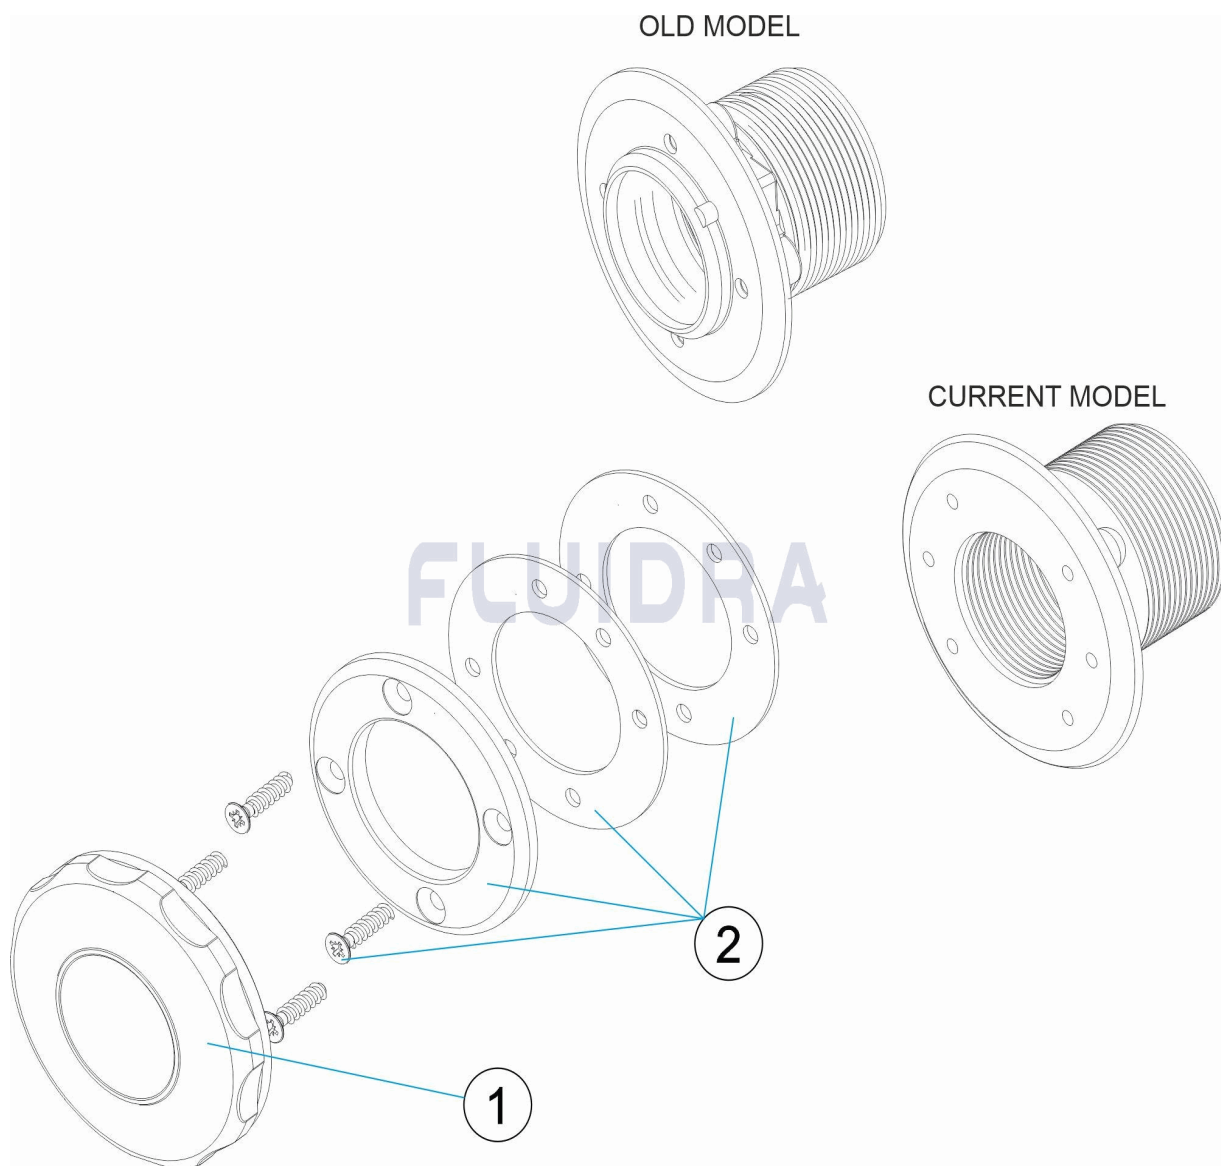

CODE **34411, 34411CL090, 34411CL125, 34411CL129, 34411CL144**

DESCRIPTION: **SUCTION NOZZLE PREFAB POOL, EASY-LINE**

ENGLISH

POS	CODE	DESCRIPTION	QUANTITY	POS	CODE	DESCRIPTION	QUANTITY
1	* 4402040024	INLET CAP EASY-POOL		1	* 4402046902	INLET CAP 100X54,5	
1	* 4402040025	INLET CAP EASY-POOL		2	* 4402040205	RING AND GASKET FOR LINER POOLS	
1	* 4402040026	INLET CAP EASY-POOL		2	* 4402044802	RING AND GASKET FOR LINER POOLS	
1	* 4402040038	INLET CAP EASY-POOL					

CODE **34411, 34411CL090, 34411CL125, 34411CL129, 34411CL144**

DESCRIPTION: **SUCTION NOZZLE PREFAB POOL, EASY-LINE**

OBSERVATIONS

POS	CODE	OBSERVATIONS
1	* 4402040024	FOR: 34411CL090
1	* 4402040025	FOR: 34411CL125
1	* 4402040026	FOR: 34411CL129
1	* 4402040038	FOR: 34411CL144
1	* 4402046902	FOR: 34411
2	* 4402040205	FOR: CURRENT MODEL
2	* 4402044802	FOR: OLD MODEL

CODICE **34411, 34411CL090, 34411CL125, 34411CL129, 34411CL144**

DESCRIZIONE: **BOCCHETTA ASPIRAZIONE PISC. PREF. EASY-LINE**

ITALIANO

POS	CODICE	DESCRIZIONE	QUANTITA'	POS	CODICE	DESCRIZIONE	QUANTITA'
1	* 4402040024	COPERCHIO BOCCHETTA EASY-POOL		1	* 4402046902	COPERCHIO BOCCHETTA 100X54,5	
1	* 4402040025	COPERCHIO BOCCHETTA EASY-POOL		2	* 4402040205	COPRIFLANGIA E GUARNIZIONE PISC. PRE	
1	* 4402040026	COPERCHIO BOCCHETTA EASY-POOL		2	* 4402044802	COPRIFLANGIA E GUARNIZIONE PISC. PRE	
1	* 4402040038	COPERCHIO BOCCHETTA EASY-POOL					