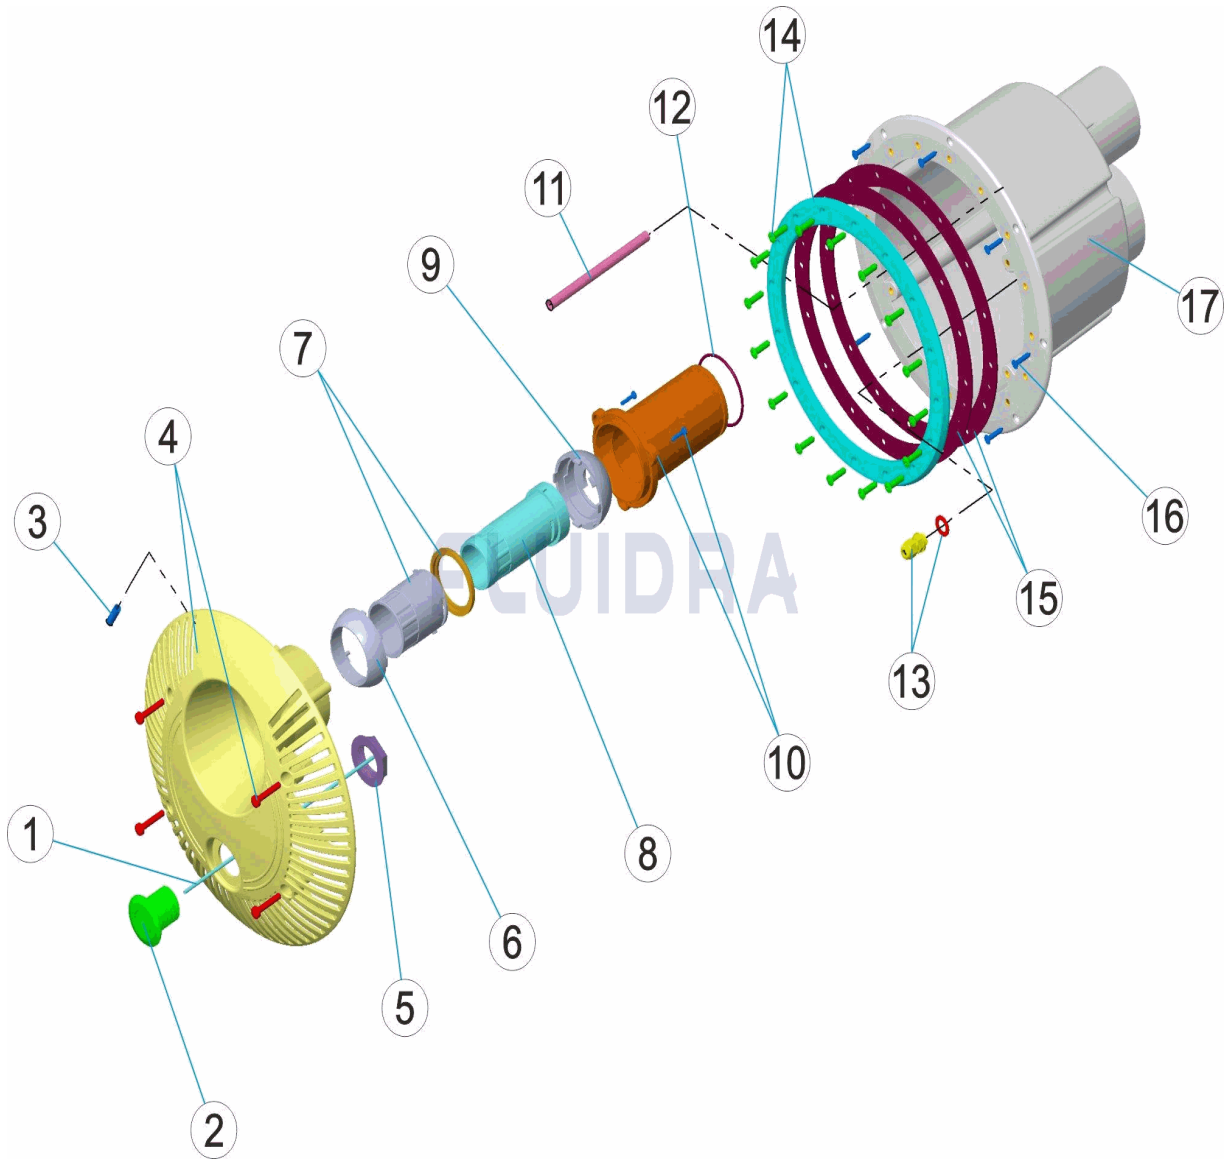

CODE **SFBL, SFBPF**

DESCRIPTION: **COUNTERCURRENT JET PANEL / PREFABRICATED POOL**

ENGLISH

POS	CODE	DESCRIPTION	QUANTITY	POS	CODE	DESCRIPTION	QUANTITY
1	CE02050014	2X3,5X6 ULTRA VINYL TUBING		10	CE02050020	RETURN INLET CONNECTOR COUNTERCU	
2	CE02050013	PNEUMATIC PUSH BUTTON		11	CE02050022	7X10 ULTRA VINYL TUBING	
3	CE02050015	RIGID PVC PIPE D.5,5X7,5 M/M.		12	CE02050021	65X3 JOINT	
4	CE02050012	COVER ECC. ECO		13	CE02050006	CABLE GLAND M-12X1,5	
5	CE02050008	1" BSP PNEUMATIC SWITCH NU "		14	CE03010401	LIGHT FIXING FLANGE	
6	CE02050016	REAR CAP COUNTERCURRENT JET		15	CE03013507	LIGHT ADHESIVE GASKET	
7	CE02050017	AIR REGULATOR COUNTERCURRENT JET		16	CE03010022	LIGHT FIXING SCREW	
8	CE02050018	WATER REGULATOR COUNTERCURRENT		17	* A017N-11	COUNTERCURRENT JET NICHE WITH IMPL	
9	CE02050019	FRONT CAP COUNTERCURRENT JET		17	* A017N-9	COUNTERCURRENT JET NICHE WITH IMPL