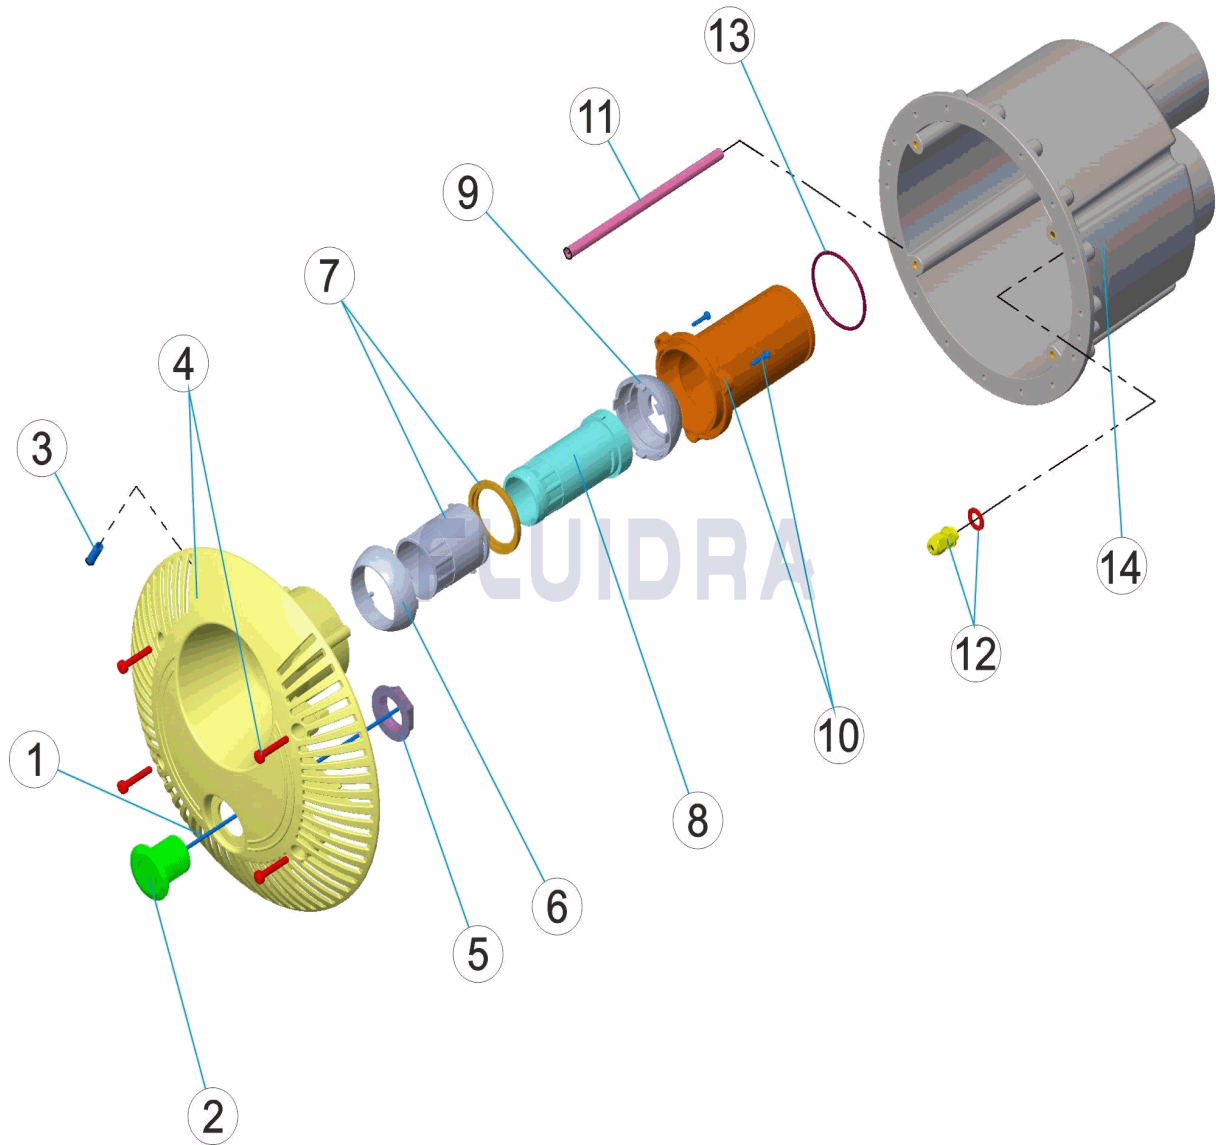

CODE

SFBC

DESCRIPTION: COUNTERCURRENT JET CONCRETE POOL

ENGLISH

POS	CODE	DESCRIPTION	QUANTITY	POS	CODE	DESCRIPTION	QUANTITY
1	CE02050014	2X3,5X6 ULTRA VINYL TUBING		8	CE02050018	WATER REGULATOR COUNTERCURRENT JET	
2	CE02050013	PNEUMATIC PUSH BUTTON		9	CE02050019	FRONT CAP COUNTERCURRENT JET	
3	CE02050015	RIGID PVC PIPE D.5,5X7,5 M/M.		10	CE02050020	RETURN INLET CONNECTOR COUNTERCU	
4	CE02050012	COVER ECC. ECO		11	CE02050022	7X10 ULTRA VINYL TUBING	
5	CE02050008	1" BSP PNEUMATIC SWITCH NU "		12	CE02050006	CABLE GLAND M-12X1,5	
6	CE02050016	REAR CAP COUNTERCURRENT JET		13	CE02050021	65X3 JOINT	
7	CE02050017	AIR REGULATOR COUNTERCURRENT JET		14	A017N-8	COUNTERCURRENT NICHE CONCRETE PC