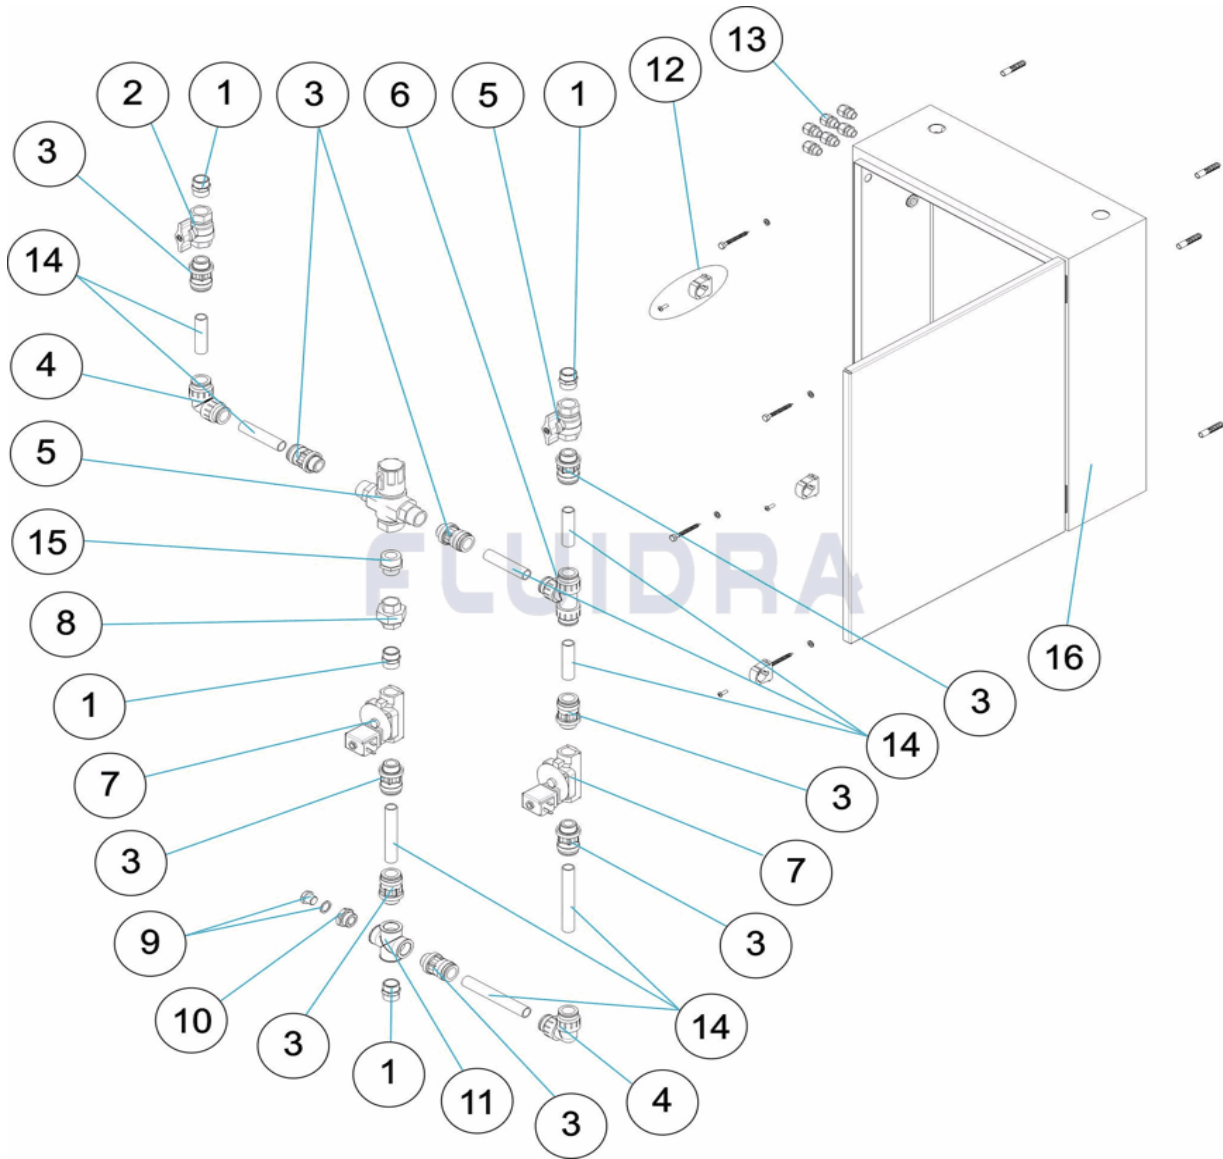

CODE **49898**

DESCRIPTION: **HYDRAULIC CABINET 1 EXIT**

ENGLISH

POS	CODE	DESCRIPTION	QUANTITY	POS	CODE	DESCRIPTION	QUANTITY
1	4401040112	M-M 3/4" SPIGO "		9	4405020507	PRE-FILTER DRAIN PLUG	
2	4401040113	H-H 3/4" BALL VALVE		10	4401040120	3/4 - 3/8" REDUCER	
3	4401040114	D. 22-3/4" MALE ADAPTOR		11	4401040121	3/4" H.W BSP CROSS-PIECK "	
4	4401040115	D.22 ELBOW		12	4401040122	CLIP D.22	
5	4401040116	THERMOSTATIC VALVE		13	4401040123	PG9 PACKING GLAND UNIT	
6	4401040117	D.22 'TE '		14	4401040125	B-PEX MULTILAYER TUBING 22 X 3 (1 METF	
7	4401040118	SOLENOID VALVE 3/4"		15	4401040124	1-3/4" REDUCING NIPPL "	
8	4401040119	3/4" 3 PART CONNECTO "		16	41259R1100	HYDRAULIC CABINET