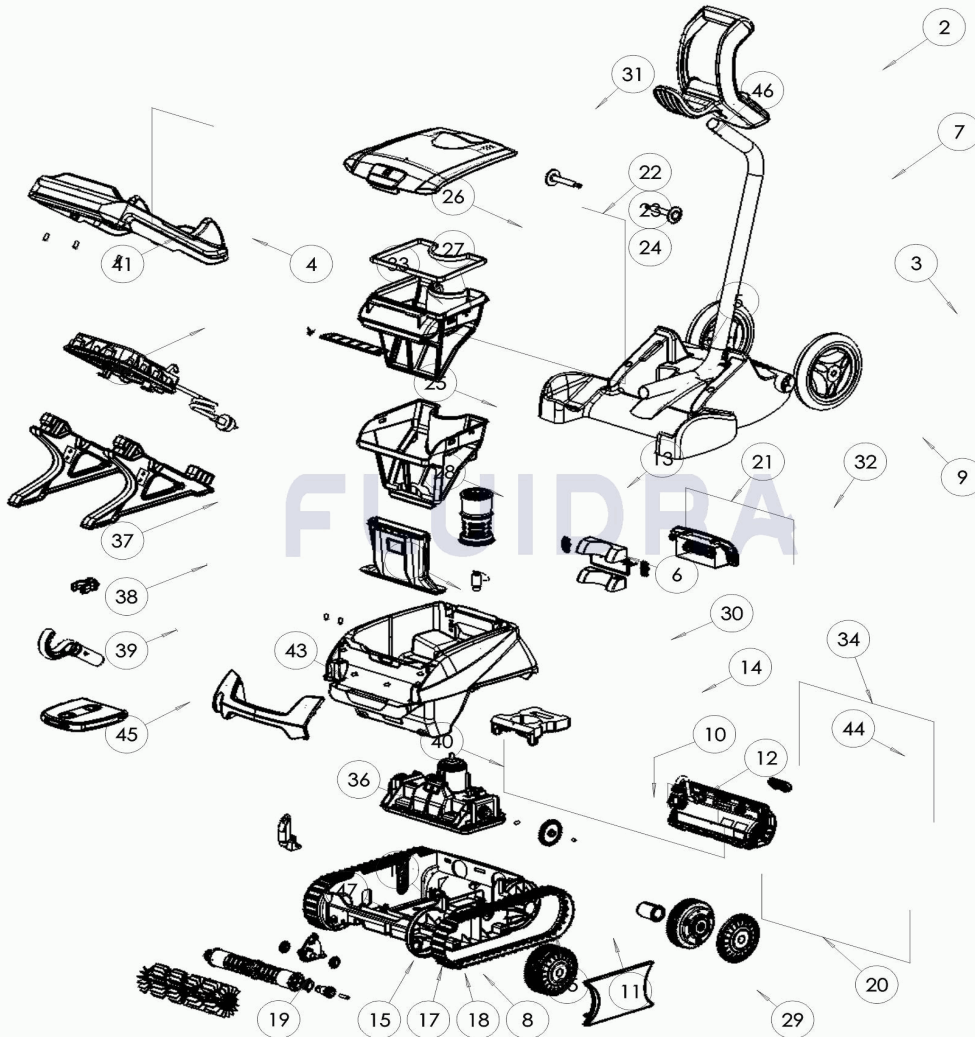

CODICE **WR000411**

DESCRIZIONE: **FREERIDER**

ITALIANO

POS	CODICE	DESCRIZIONE	QUANTITA'	POS	CODICE	DESCRIZIONE	QUANTITA'
1	R0516700	VITE 4*12 MM (*5)	1	16	R0896500	PONTICELLO SPAZZOLA CN	1
2	R0565000	MANIGLIA CARRELLO	1	17	R0896600	CUSCINETTO ESTERNO CN (*2)	1
3	R0565100	RUOTE CARRELLO (*2)	1	18	R0896700	PIGNONE SPAZZOLA CN (*2)	1
4	R0608500	VITE 4*16 MM A4 (*5)	1	19	R0896900	SPAZZOLE CN GRIGIO CHIARO (*2)	1
5	R0632800	PARTE INFERIORE CARRELLO CYCLONX	1	20	R0897300	RUOTA CN	4
6	R0633200	ELICA CYCLONX	1	21	R0897400	KIT CLAPET POSTERIORE CN	1
7	R0634400	CARRELLO CYCLONX	1	22	R0897500	FILTRO CN 100µ - SINGLE	1
8	R0638900	VITE 4*25 MM (*5)	1	23	R0897600	FILTRO CN 150µ - DUAL	1
9	R0639500	CARRELLO C	1	24	R0897700	FILTRO CN 200µ - SINGLE	1
10	R0657900	KIT 5 PIN ALBERO MOTORE	1	25	R0898100	FILTRO CN 60µ - DUAL	1
11	R0895200	CINGOLI CN (*2)	1	26	R0898300	GUARNIZIONE COPERCHIO CN	1
12	R0895600	PIGNONE CN (*2)	1	27	R0898400	CLAPET FILTRO CN	1
13	R0895700	GUIDA FLUSSO CN	1	28	R0898500	CONDOTTO ASPIRAZIONE CN	1