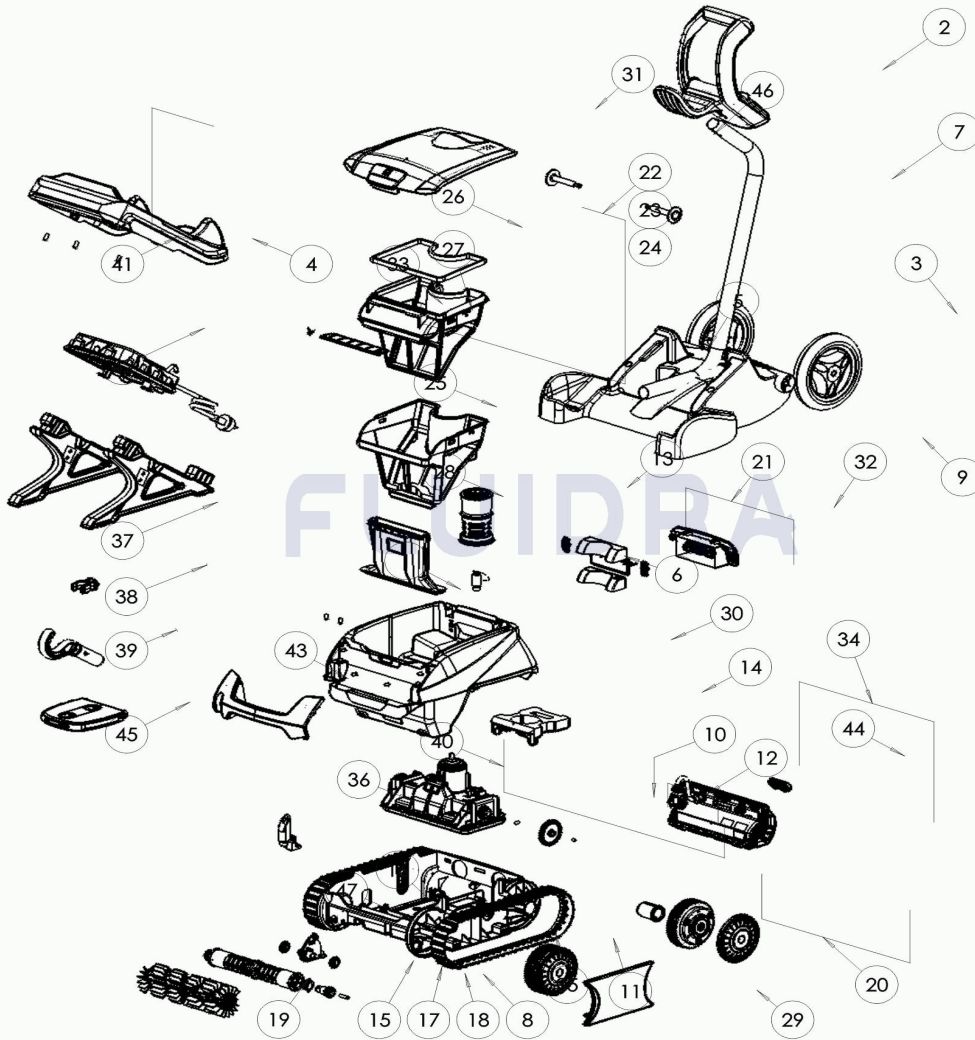

CODE **WR000411**

DESCRIPTION: **FREERIDER**

ENGLISH

POS	CODE	DESCRIPTION	QUANTITY	POS	CODE	DESCRIPTION	QUANTITY
1	R0516700	SCREWS 4*12 MM (X5)	1	16	R0896500	ROLLER SUPPORT CN	1
2	R0565000	TROLLEY HANDLE	1	17	R0896600	OUTER BEARING CN, (*2)	1
3	R0565100	TROLLEY WHEELS (*2)	1	18	R0896700	12 POINT GEAR, CN (*2)	1
4	R0608500	SCREW 4*16MM (set of 5)	1	19	R0896900	BRUSH SCRUBBER CN GREY (*2)	1
5	R0632800	COMPLETE LOWER PART TROLLEY CYCLONX	1	20	R0897300	WHEEL CN, BLACK	4
6	R0633200	IMPELLER CYCLONX	1	21	R0897400	REAR FLAP DOOR KIT CN	1
7	R0634400	TROLLEY TUBE CYCLONX	1	22	R0897500	FILTER CN 100µ - SINGLE	1
8	R0638900	SCREW 4*25 MM (SET OF 5)	1	23	R0897600	FILTER CN 150µ - DUAL	1
9	R0639500	TROLLEY KIT C	1	24	R0897700	FILTER CN 200µ - SINGLE	1
10	R0657900	MOTOR BLOCK SHAFT PIN Ø4 (SET OF 5)	1	25	R0898100	OVER FILTER CN 60µ - DUAL	1
11	R0895200	TRACK CN (*2)	1	26	R0898300	CANISTER SEAL CN	1
12	R0895600	DRIVE GEAR KIT (*2)	1	27	R0898400	CANISTER INLET FLAP CN	1
13	R0895700	FLOW OUTLET CN	1	28	R0898500	INLET CHANNEL CN	1