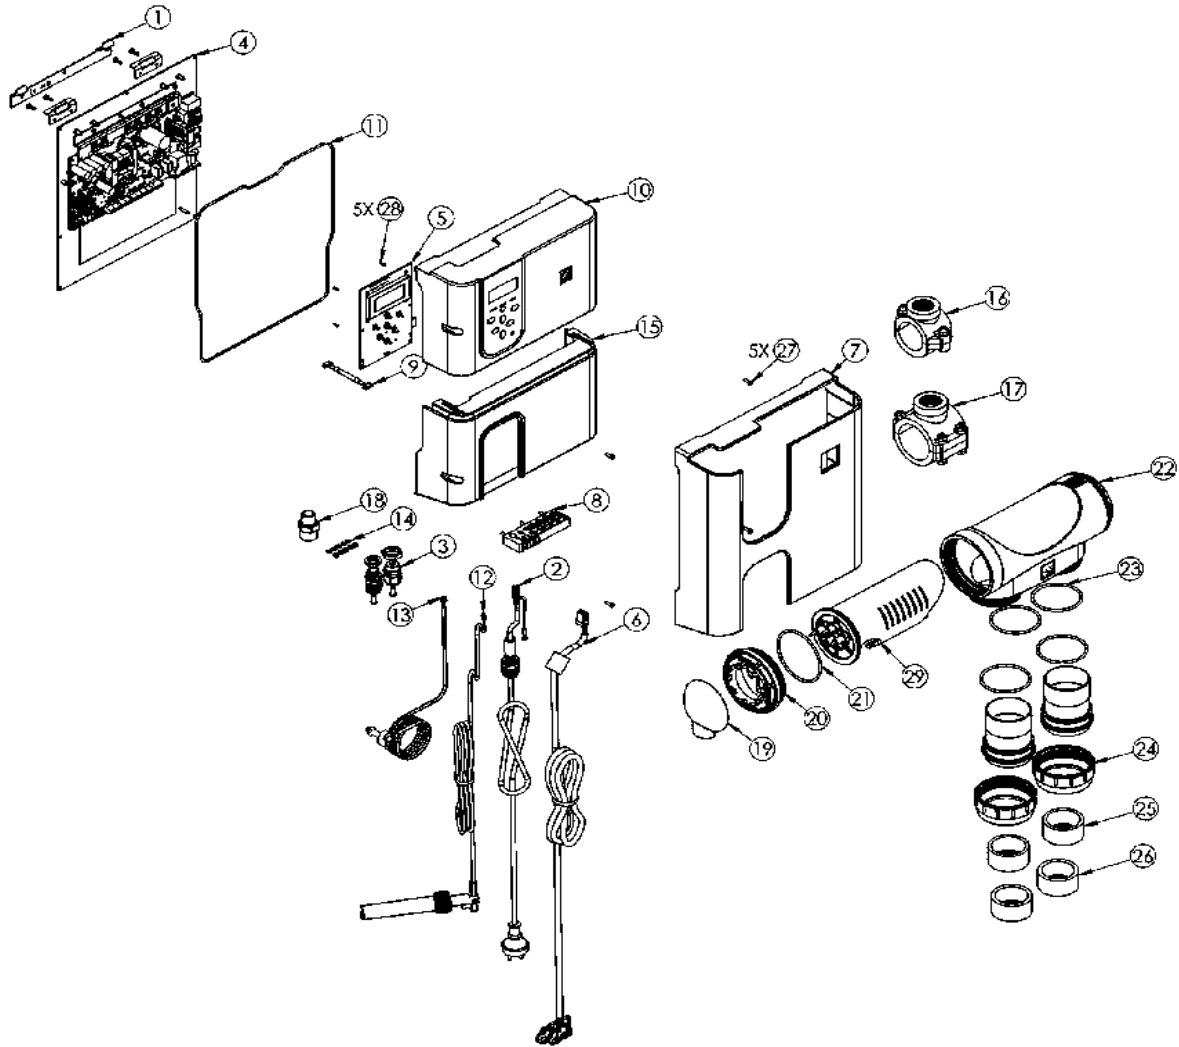

CODICE **WW000162, WW000163, WW000164, WW000165, WW000170, WW000171**

DESCRIZIONE: **EXO® IQ / EXO® IQ LS**

ITALIANO

POS	CODICE	DESCRIZIONE	QUANTITA'	POS	CODICE	DESCRIZIONE	QUANTITA'
1	R0821100	MOUNTING BRACKET TNG	1	15	R0824200	LOWER HOUSG-BLACK STICKER TNG	1
2	R0821200	POWER CABLE TNG	1	16	W013010	COLLARE PRESA IN CARICO DN50MM	1
3	R0821600	CABLE GLAND TNG	1	17	W013011	COLLARE PRESA IN CARICO DN63MM	1
4	R0821700	PCB POWER SUPPLY TNG	1	18	R0797200	CONNECTOR 3/4" X 1/2" FOR SIKA	1
5	R0822300	PCB CONTROL WIFI TNG	1	19	* R0740800	CAP TRI CELL	1
6	R0822500	CABLE CELL OUTPUT TNG	1	19	* R0742300	CAP - MAGNAPOOL CELL	1
7	* R0822700	DRESS COVER BLACK BIG TNG	1	20	R0740600	LOCKING RING TRI CELL	1
7	* R0822800	DRESS COVER BLUE BIG TNG	1	21	R0739000	O RING TRI CELL *2	1
8	R0823000	CORD GRIP GROMMET TNG	1	22	R0740200	CELL HOUSING BLANK TRI	1
9	R0823100	CABLE HMI CONTROL CARD TNG	1	23	R0737700	TRI BARREL UNION O RING *2	1
10	R0823200	UPPER GREY HOUSG-BK LEXAN TNG	1	24	R0748700	UNION SET TRI CELL EU	1
11	R0823600	O RING TNG	1	25	R0768600	GREY REDUCING BUSH (GD) (SET OF 2)	1
12	R0823800	FLOW SWITCH ASSEMBLY TNG	1	26	R0770300	REDUCING BUSH WHITE	1

* SI FACCI RIFERIMENTO AL FOGLIO DELLE OSSERVAZIONI