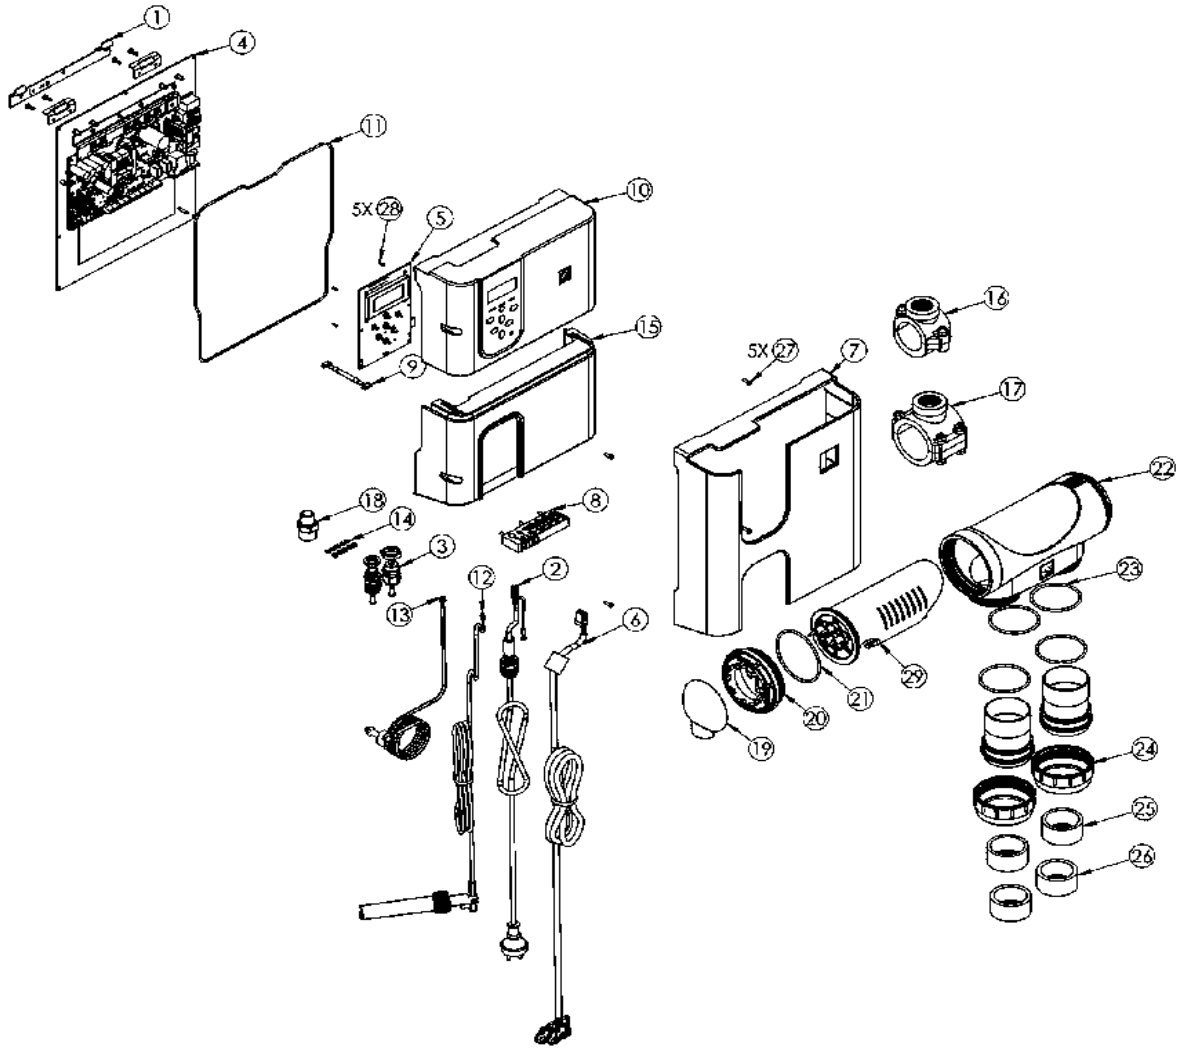

CODIGO WW000162, WW000163, WW000164, WW000165, WW000170, WW000171

DESCRIÇÃO: EXO® IQ / EXO® IQ LS

PORTUGUES

POS	CODIGO	DESCRIÇÃO	JANTIDADE	POS	CODIGO	DESCRIÇÃO	JANTIDADE
1	R0821100	MOUNTING BRACKET TNG	1	15	R0824200	LOWER HOUSG-BLACK STICKER TNG	1
2	R0821200	POWER CABLE TNG	1	16	W013010	BRAÇADEIRA DM 50 M	1
3	R0821600	CABLE GLAND TNG	1	17	W013011	BRAÇADEIRA DM 63 M	1
4	R0821700	PCB POWER SUPPLY TNG	1	18	R0797200	ADAPTADOR 1/2"-3/4" DET CAUDAL	1
5	R0822300	PCB CONTROL WIFI TNG	1	19	* R0740800	CAP TRI CELL	1
6	R0822500	CABLE CELL OUTPUT TNG	1	19	* R0742300	CAP - MAGNAPOOL CELL	1
7	* R0822700	DRESS COVER BLACK BIG TNG	1	20	R0740600	ROSCA FIXACAO CELULA TRI	1
7	* R0822800	DRESS COVER BLUE BIG TNG	1	21	R0739000	O-RING TRI *2	1
8	R0823000	CORD GRIP GROMMET TNG	1	22	R0740200	CORPO CELULA VAZIA TRI	1
9	R0823100	CABLE HMI CONTROL CARD TNG	1	23	R0737700	TRI BARREL UNION O RING *2	1
10	R0823200	UPPER GREY HOUSG-BK LEXAN TNG	1	24	R0748700	UNION SET TRI CELL EU	1
11	R0823600	O RING TNG	1	25	R0768600	GREY REDUCING BUSH (GD) (SET OF 2)	1
12	R0823800	FLOW SWITCH ASSEMBLY TNG	1	26	R0770300	REDUCING BUSH WHITE	1

* VEJA A FICHA DE OBSERVAÇÕES