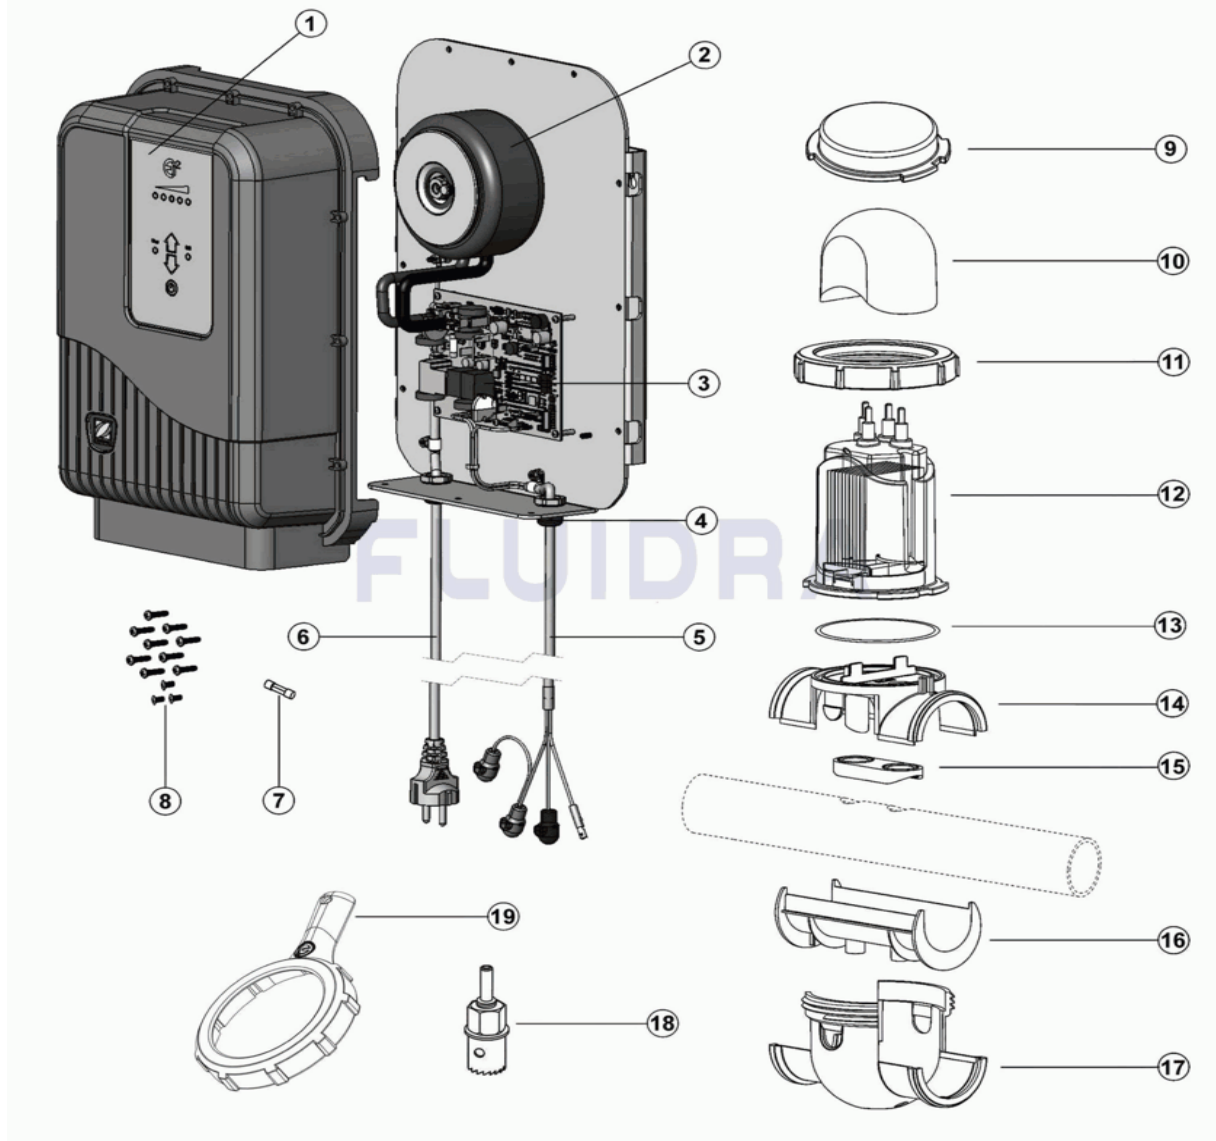

CODICE **WW000064, WW000065, WW000066, WW000244, WW000245, WW000246**

DESCRIZIONE: EI²

ITALIANO

POS	CODICE	DESCRIZIONE	QUANTITA'	POS	CODICE	DESCRIZIONE	QUANTITA'
1	* R0625400	KIT PANNELLO E INTERFACCIA	1	12	* R0673600	ELETTRODO EI² 12 COMPLETO	1
2	* R0609700	KIT TRASFORMATORE	1	12	* R0673700	ELETTRODO EI² 20 COMPLETO	1
3	* R0625600	PCB ALIMENTAZIONE	1	12	* R0759000	CELL EI 25 EU	1
3	* R0871600	SCHEDA DI ALIMENTAZIONE (CON PASTA)	1	13	* R0738500	O RING EI CELL	1
4	* R0625700	KIT PRESSA CAVO EI² (X2)	1	14	* R0767900	CLAMP TOP POD	1
5	* R0609800	KIT CAVO CELLULA	1	15	* R0767800	EI GASKET UK	1
6	* R0625100	KIT CAVO ALIMENTAZIONE SETTORE	1	15	* R0769700	GASKET - POD EU/SA	1
7	* W110201	FUSIBILE M205 2,5 A T	1	16	* R0770000	PIPE ADAPTOR POD EU/SA	1
8	* R0609400	KIT HARDWARE PANNELLO	1	16	* R0770200	PIPE ADAPTOR POD AU/USA	1
9	* R0770100	CAPPUCCIO INVERNALE CELLULA	1	17	* R0768400	CLAMP BOTTOM POD	1
10	* R0768000	CAP EI CELL	1	18	* R0797300	22 MM DIA ETER HOLE SAW	1
11	* R0768200	LOCKING COLLAR POD	1	19	* R0769900	LOCKING COLLAR TOOL POD	1