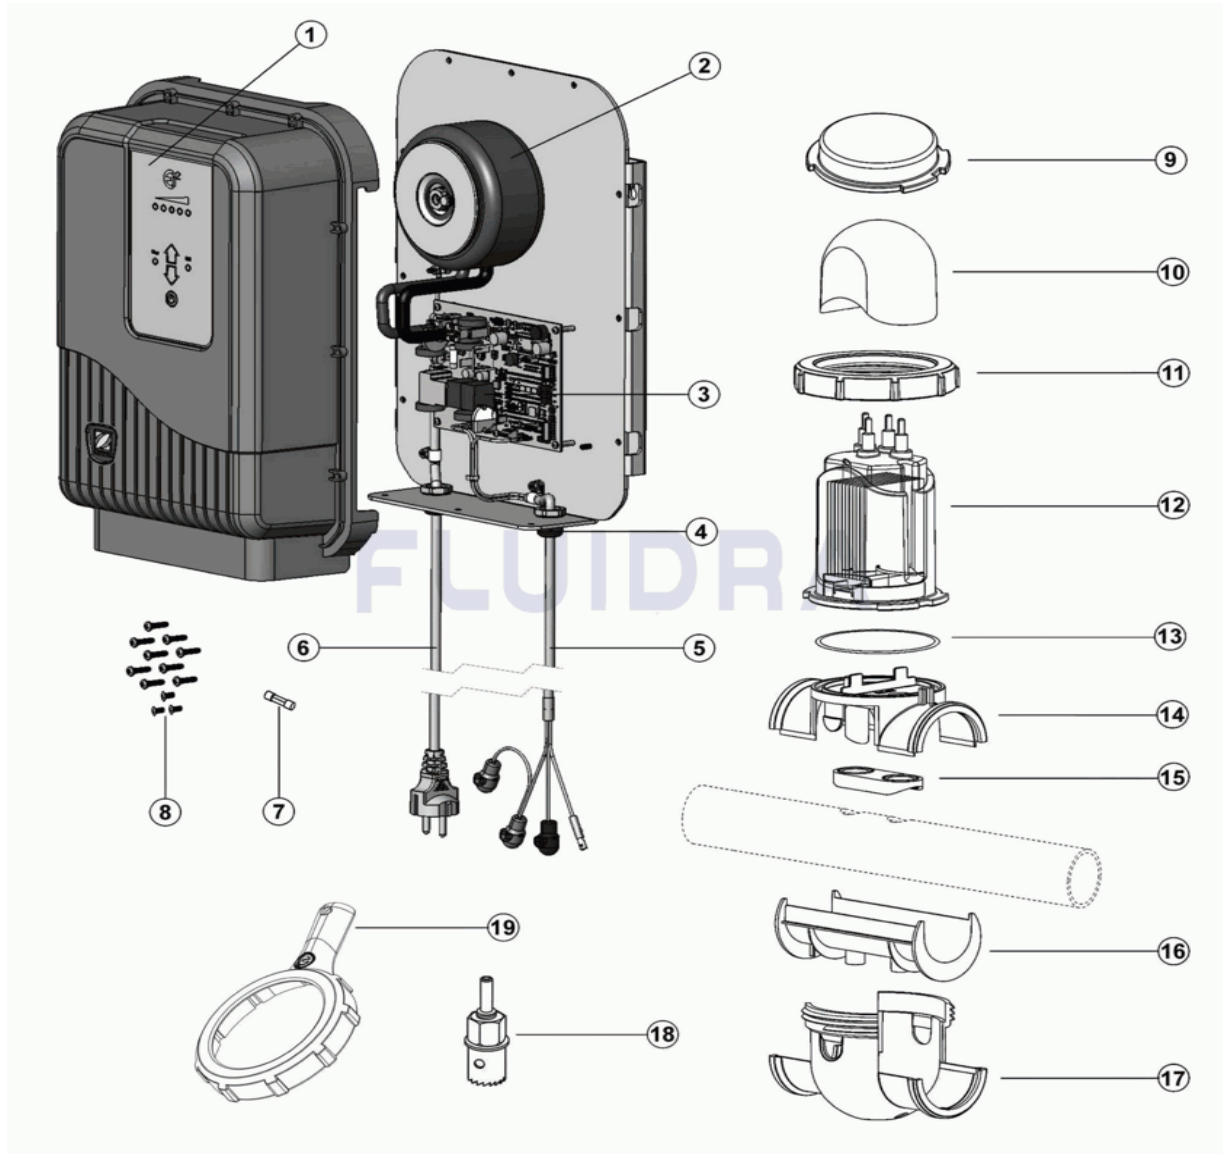

CODE **WW000064, WW000065, WW000066, WW000244, WW000245, WW000246**

DESCRIPTION: EI²

ENGLISH

POS	CODE	DESCRIPTION	QUANTITY	POS	CODE	DESCRIPTION	QUANTITY
1	* R0625400	COVER ASSEMBLY WITH LEXAN	1	12	* R0673600	COMPLETE EI ² 12 ELECTRODE	1
2	* R0609700	TRANSFORMER KIT	1	12	* R0673700	COMPLETE EI ² 20 ELECTRODE	1
3	* R0625600	POWER PCB (WITH THERMAL PASTE & SC	1	12	* R0759000	COMPLETE EI ² 25 ELECTRODE	1
3	* R0871600	POWER PCB (WITH THERMAL PASTE & SC	1	13	* R0738500	ELECTRODE O-RING	1
4	* R0625700	CABLE GLANDS KIT (X2)	1	14	* R0767900	SADDLE CLAMP TOP	1
5	* R0609800	CELL CABLE	1	15	* R0767800	FLAT HOSE JOINT 1 1/2" (UK)	1
6	* R0625100	MAINS SUPPLY CABLE	1	15	* R0769700	FLAT HOSE JOINT DN50 MM & DN63 MM (EI	1
7	* W110201	M205 2.5 A T FUSE	1	16	* R0770000	EU PIPE ADAPTER (DN50 MM)	1
8	* R0609400	COVER SCREW SET (9 X M4/17 & 3 X M4/8)	1	16	* R0770200	UK PIPE ADAPTER (1 1/2")	1
9	* R0770100	WINTERIZING CAP FOR CELL	1	17	* R0768400	SADDLE CLAMP BOTTOM	1
10	* R0768000	CELL CAP	1	18	* R0797300	HOLE SAW 22 MM FOR PIPE DRILLING	1
11	* R0768200	ELECTRODE TIGHTENING RING	1	19	* R0769900	LOCKING RING WRENCH (NOT INCLUDED	1