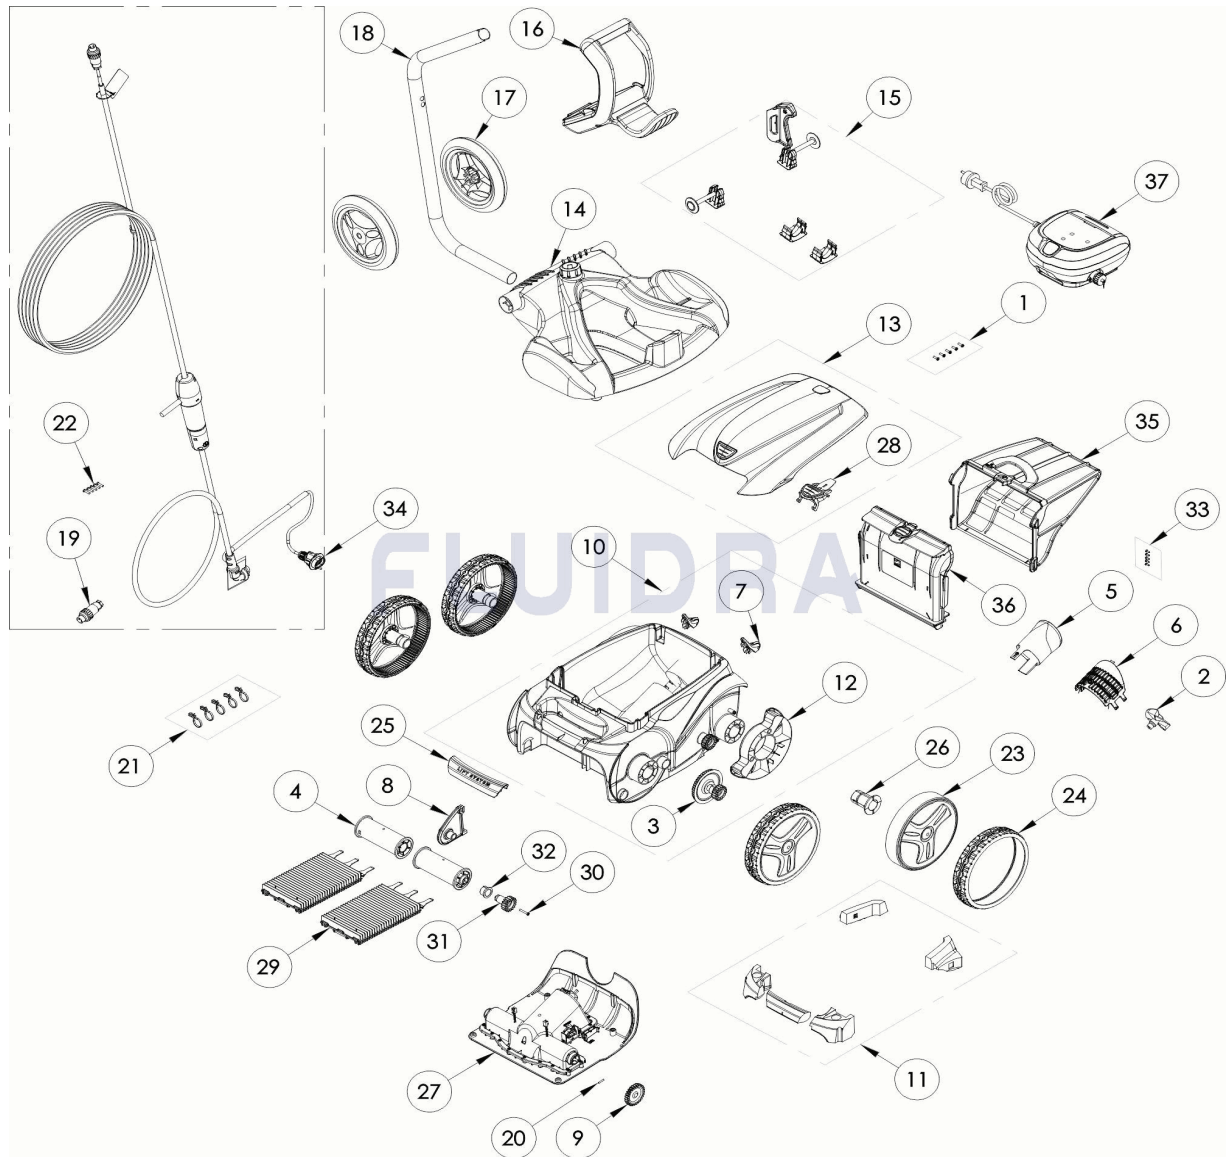

CODICE **WR000225**

DESCRIZIONE: **RV5380**

ITALIANO

POS	CODICE	DESCRIZIONE	QUANTITA'	POS	CODICE	DESCRIZIONE	QUANTITA'
1	R0516700	VITE 4*12 MM (*5)	1	16	R0565000	MANIGLIA CARRELLO	1
2	R0517000	ELICA	1	17	R0565100	RUOTE CARRELLO (*2)	1
3	R0517200	TRASMISSIONE	4	18	R0565200	TUBO CARRELLO	1
4	R0517400	SUPPORTO SPAZZOLA (*2)	1	19	R0565600	CONNETTORE CAVO	1
5	R0517500	GUIDA FLUSSO	1	20	R0567800	COPIGLIA 3*16 MM (*5)	1
6	R0517600	GRIGLIA	1	21	R0567900	SET 5 PINZE PER FLOTTANTI	1
7	R0518100	PARAURTI A ROTELLA (*2)	1	22	R0608500	VITE 4*16 MM A4 (*5)	1
8	R0518700	PONTICELLO SPAZZOLA BLU	1	23	R0636000	CERCHIO GRANDE NERO ZODIAC	4
9	R0518800	KIT 2 PIGNONE 27 DENTI	1	24	R0636200	GOMMA GRANDE RAL9022 ZODIAC	4
10	R0539200	SCOCCA COMPLETA	1	25	R0636500	MANIGLIA PMS295 LS	1
11	R0539700	FLOTTANTE COMPLETO	1	26	R0636700	CUSCINETTO RUOTA ZODIAC	4
12	R0540300	PROTEZIONE RUOTA	2	27	R0638000	BLOCCO MOTORE TIPO C	1
13	R0544700	PORTELLO BLU	1	28	R0638700	BLOCCO IMPUGNATURA COPERCHIO PMS	4