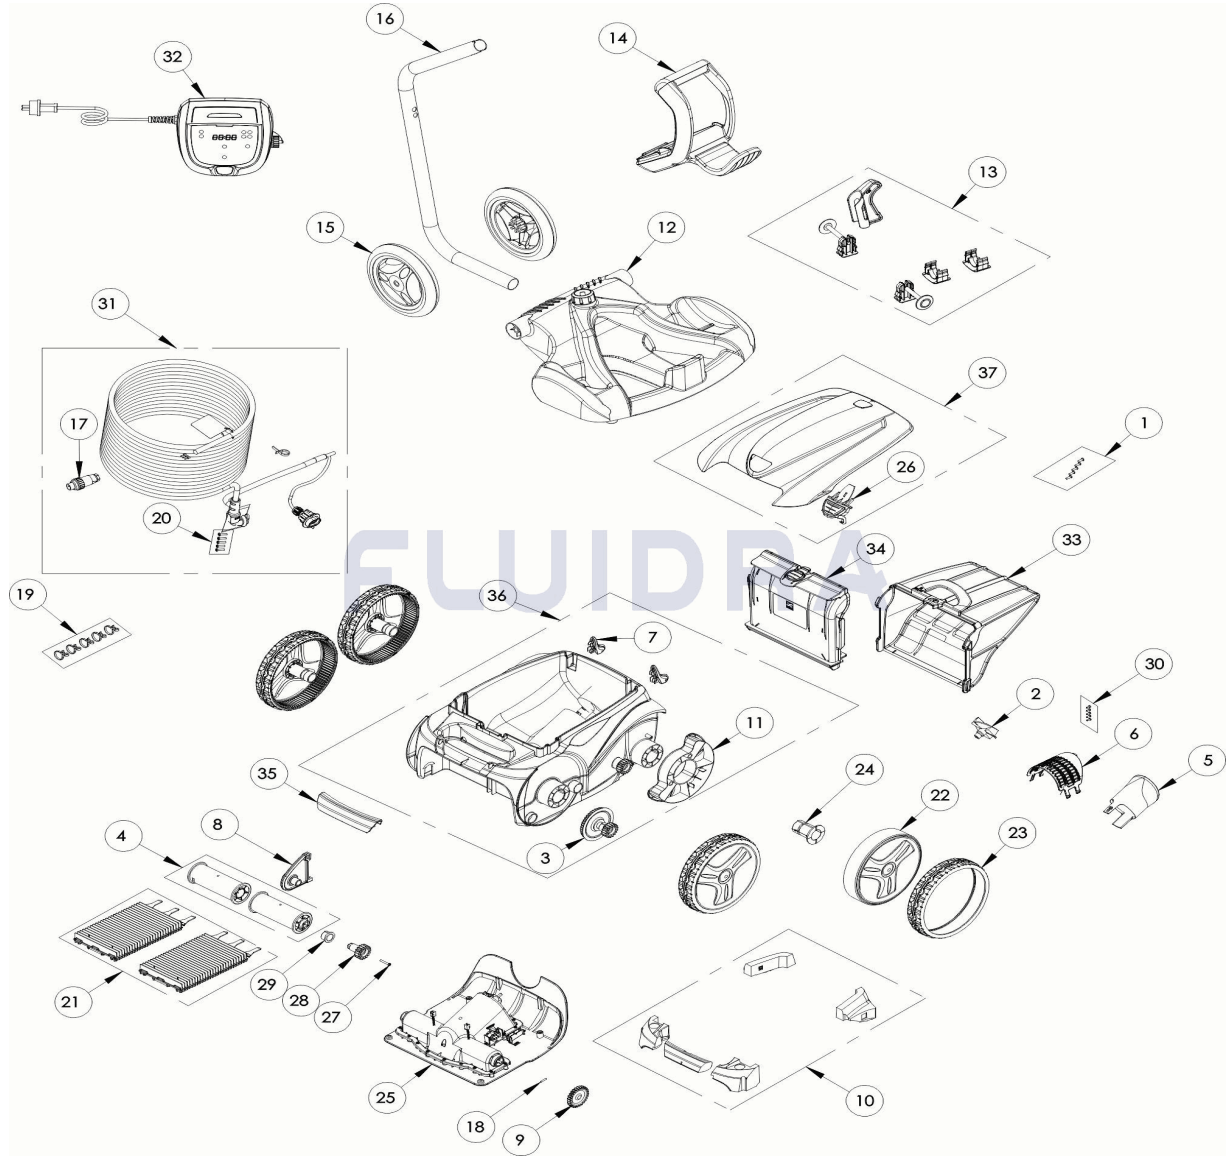

CODICE **WR000229**

DESCRIZIONE: **OV 5490 IQ**

ITALIANO

POS	CODICE	DESCRIZIONE	QUANTITA'	POS	CODICE	DESCRIZIONE	QUANTITA'
1	R0516700	VITE 4*12 MM (*5)	1	16	R0565200	TUBO CARRELLO	1
2	R0517000	ELICA	1	17	R0565600	CONNETTORE CAVO	1
3	R0517200	TRASMISSIONE	4	18	R0567800	COPIGLIA 3*16 MM (*5)	1
4	R0517400	SUPPORTO SPAZZOLA (*2)	1	19	R0567900	SET 5 PINZE PER FLOTTANTI	1
5	R0517500	GUIDA FLUSSO	1	20	R0608500	VITE 4*16 MM A4 (*5)	1
6	R0517600	GRIGLIA	1	21	R0635903	SPAZZOLA TIPO 1 PMS7712 ZODIAC (*2)	1
7	R0518100	PARAURTI A ROTELLA (*2)	1	22	R0636001	CERCHIO GRANDE R9022 ZODIAC	4
8	R0518702	PONTICELLO SPAZZOLA GRIGIA	1	23	R0636201	GOMMA GRANDE NERA ZODIAC	4
9	R0518800	KIT 2 PIGNONE 27 DENTI	1	24	R0636700	CUSCINETTO RUOTA ZODIAC	4
10	R0539700	FLOTTANTE COMPLETO	1	25	R0638100	BLOCCO MOTORE TIPO D	1
11	R0540300	PROTEZIONE RUOTA	1	26	R0638701	BLOCCO IMPUGNATURA COPERCHIO PMS	1
12	R0564800	BASE CARRELLO	2	27	R0638900	VITE 4*25 MM (*5)	1
13	R0564900	PEZZI ACCESSORI CARRELLO	1	28	R0639000	KIT 2 PIGNONE 17 DENTI	1