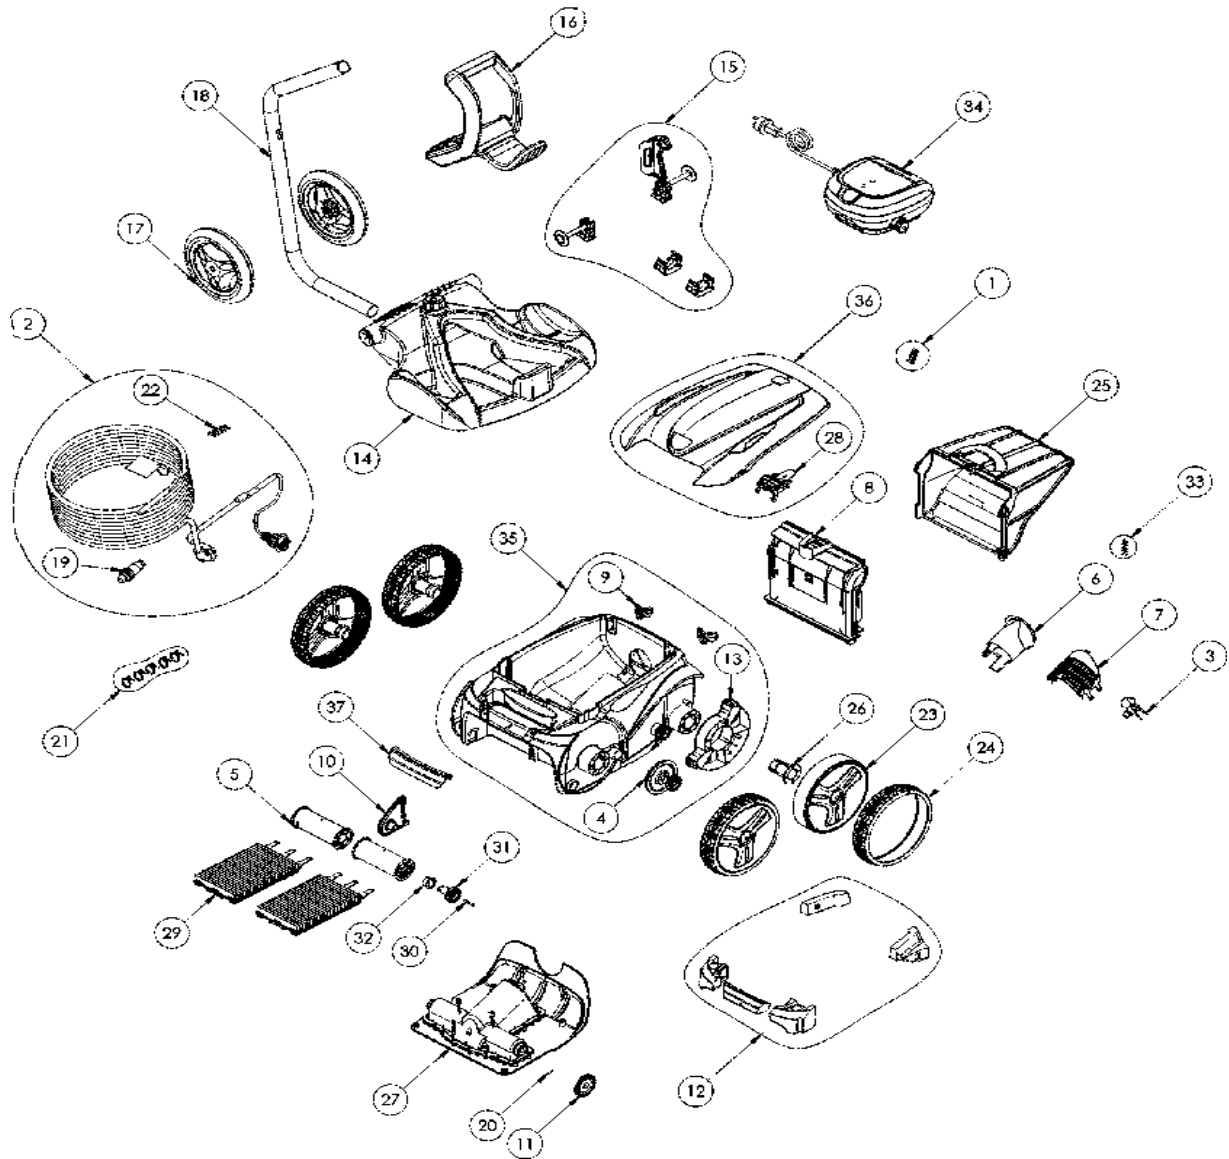

CODICE **WR000169**

DESCRIZIONE: **OV 5330**

ITALIANO

POS	CODICE	DESCRIZIONE	QUANTITA'	POS	CODICE	DESCRIZIONE	QUANTITA'
1	R0516700	VITE 4*12 MM (*5)	1	16	R0565000	MANIGLIA CARRELLO	1
2	R0516800	CAVO GALLEGGIANTE 18M	1	17	R0565100	RUOTE CARRELLO (*2)	1
3	R0517000	ELICA	1	18	R0565200	TUBO CARRELLO	4
4	R0517200	TRASMISSIONE	1	19	R0565600	CONNETTORE CAVO	3
5	R0517400	SUPPORTO SPAZZOLA (*2)	1	20	R0567800	COPIGLIA 3*16 MM (*5)	1
6	R0517500	GUIDA FLUSSO	1	21	R0567900	SET 5 PINZE PER FLOTTANTI	4
7	R0517600	GRIGLIA	1	22	R0608500	VITE 4*16 MM A4 (*5)	4
8	R0517700	SUPPORTO FILTRO V	1	23	R0636001	CERCHIO GRANDE R9022 ZODIAC	1
9	R0518100	PARAURTI A ROTELLA (*2)	1	24	R0636201	GOMMA GRANDE NERA ZODIAC	1
10	R0518703	PONTICELLO SPAZZOLA PMS7712	1	25	R0636600	FILTRO DETRITI SOTTILI	1
11	R0518800	KIT 2 PIGNONE 27 DENTI	1	26	R0636700	CUSCINETTO RUOTA ZODIAC	1
12	R0539700	FLOTTANTE COMPLETO	1	27	R0638000	BLOCCO MOTORE TIPO C	1
13	R0540300	PROTEZIONE RUOTA	1	28	R0638702	BLOCCO IMPUGNATURA COPERCHIO PMS	1