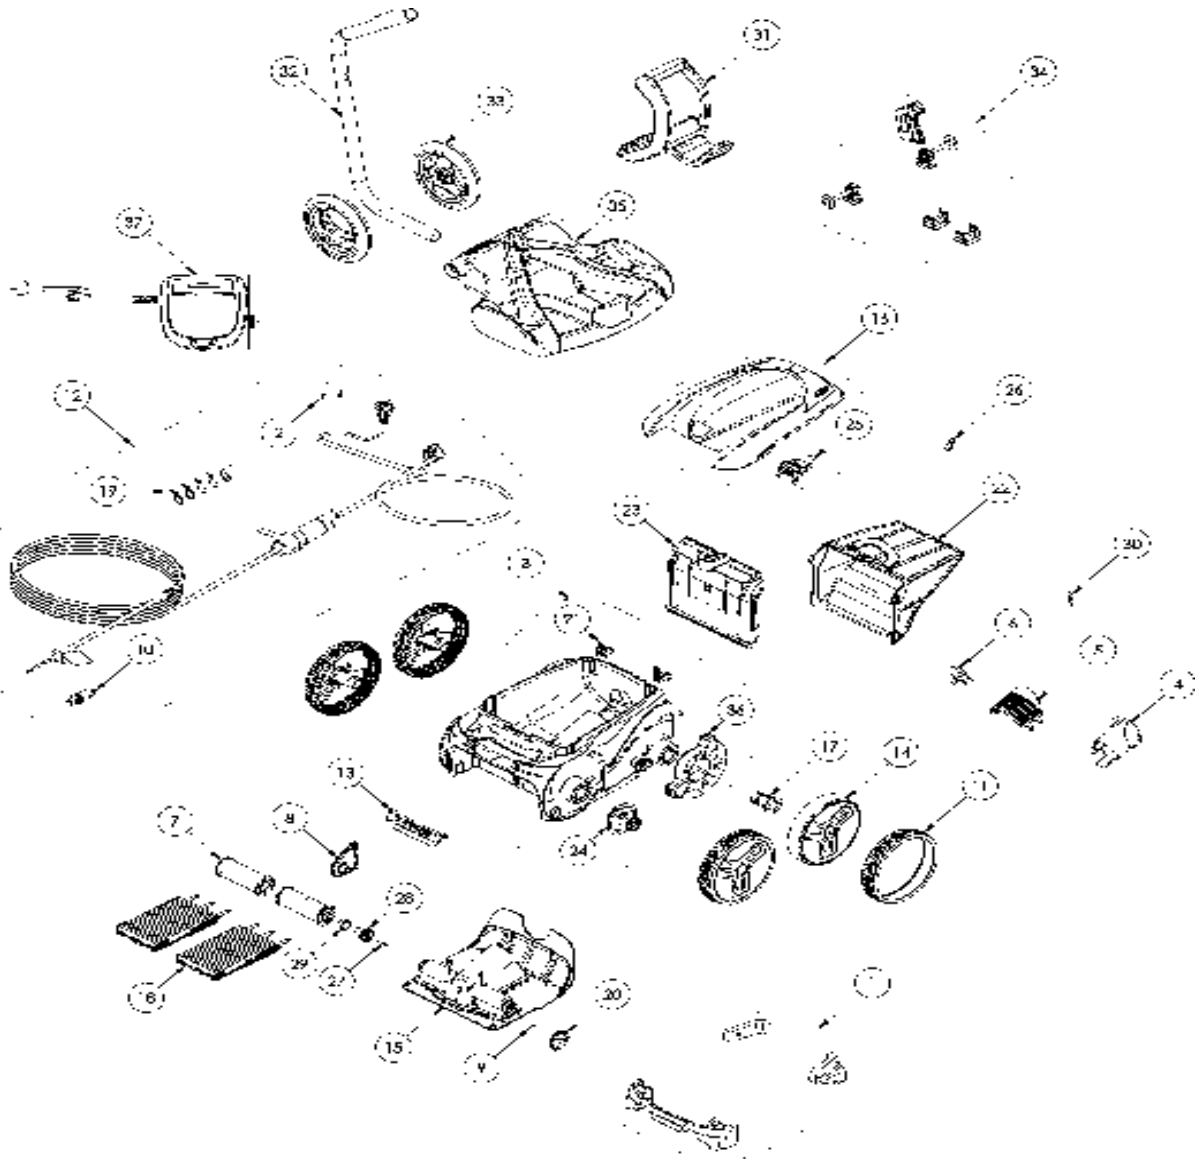

CODICE **WR000091**

DESCRIZIONE: **RV 5500 IQ**

ITALIANO

POS	CODICE	DESCRIZIONE	QUANTITA'	POS	CODICE	DESCRIZIONE	QUANTITA'
1	R0539700	FLOTTANTE COMPLETO	1	16	R0596000	ALETTONE PORTELLO BLU	1
2	R0608500	VITE 4*16 MM A4 (*5)	1	17	R0636700	CUSCINETTO RUOTA ZODIAC	4
3	R0539200	SCOCCA COMPLETA	1	18	R0638800	SPAZZOLA TIPO 2R9022 ZODIAC (*2)	1
4	R0517500	GUIDA FLUSSO	1	19	R0567900	SET 5 PINZE PER FLOTTANTI	1
5	R0517600	GRIGLIA	1	20	R0518800	KIT 2 PIGNONE 27 DENTI	1
6	R0517000	ELICA	1	21	R0518100	PARAURTI A ROTELLA (*2)	1
7	R0517400	SUPPORTO SPAZZOLA (*2)	1	22	R0636600	FILTRO DETRITI SOTTILI	1
8	R0518700	PONTICELLO SPAZZOLA BLU	1	23	R0517700	SUPPORTO FILTRO V	1
9	R0567800	COPIGLIA 3*16 MM (*5)	1	24	R0517200	TRASMISSIONE	4
10	R0565600	CONNETTORE CAVO	1	25	R0638700	BLOCCO IMPUGNATURA COPERCHIO PMS	1
11	R0636200	GOMMA GRANDE RAL9022 ZODIAC	4	26	R0516700	VITE 4*12 MM (*5)	1
12	R0726700	CAVO GALLEGGIANTE SWIVEL 21M	1	27	R0638900	VITE 4*25 MM (*5)	1
13	R0636501	MANIGLIA RAL9022 LS	1	28	R0639000	KIT 2 PIGNONE 17 DENTI	1