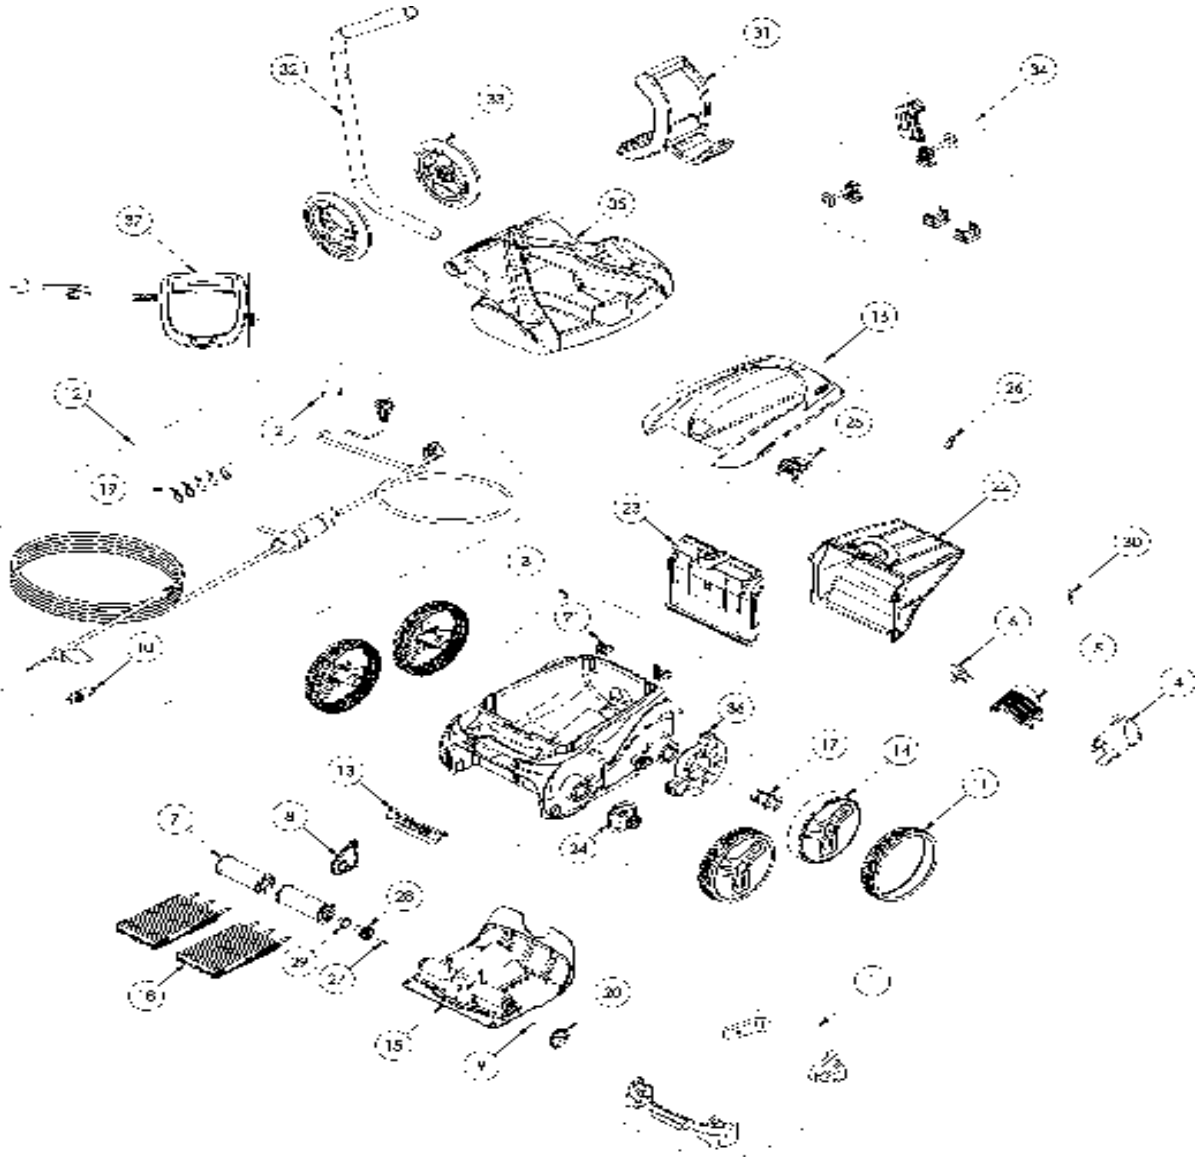

PARTS BREAKDOWN

REV.: 0
DATE: 23/06/2021
SHEET: 5/12

7048

CODE **WR000091**

DESCRIPTION: **RV 5500 IQ**

ENGLISH

| POS | CODE | DESCRIPTION | QUANTITY | POS | CODE | DESCRIPTION | QUANTITY |
|-----|----------|----------------------------------|----------|-----|----------|---------------------------------|----------|
| 1 | R0539700 | FLOAT | 1 | 16 | R0596000 | HOOD BLUE SPOILER | 1 |
| 2 | R0608500 | SCREW 4*16MM (set of 5) | 1 | 17 | R0636700 | WHEEL BUSHING ZODIAC | 4 |
| 3 | R0539200 | MAIN HOUSING 4WD BLUE | 1 | 18 | R0638800 | BRUSH (SET OF 2) | 1 |
| 4 | R0517500 | FLOW OUTLET | 1 | 19 | R0567900 | FLOATING CABLE CLAMP (SET OF 5) | 1 |
| 5 | R0517600 | MOTOR SCREEN | 1 | 20 | R0518800 | DRIVE GEAR (SET OF 2) | 1 |
| 6 | R0517000 | PROPELLER | 1 | 21 | R0518100 | ROLLER (SET OF 2) | 1 |
| 7 | R0517400 | BRUSH ROLLER | 1 | 22 | R0636600 | FINE FILTER V | 1 |
| 8 | R0518700 | ROLLER SUPPORT | 1 | 23 | R0517700 | FILTER CANISTER SUPPORT | 1 |
| 9 | R0567800 | MOTOR BLOCK SHAFT PIN (SET OF 5) | 1 | 24 | R0517200 | TRANSMISSION | 4 |
| 10 | R0565600 | FLOATING CABLE PLUG | 1 | 25 | R0638700 | COVER LATCH GRIP PMS108 | 1 |
| 11 | R0636200 | TIRE LARGE RAL9022 ZODIAC | 4 | 26 | R0516700 | SCREWS 4*12 MM (X5) | 1 |
| 12 | R0726700 | SWIVEL FLOATING CABLE KIT 21M | 1 | 27 | R0638900 | SCREW 4*25 MM (SET OF 5) | 1 |
| 13 | R0636501 | HANDLE RAL9022 LS | 1 | 28 | R0639000 | 17 GEAR (*2) | 1 |