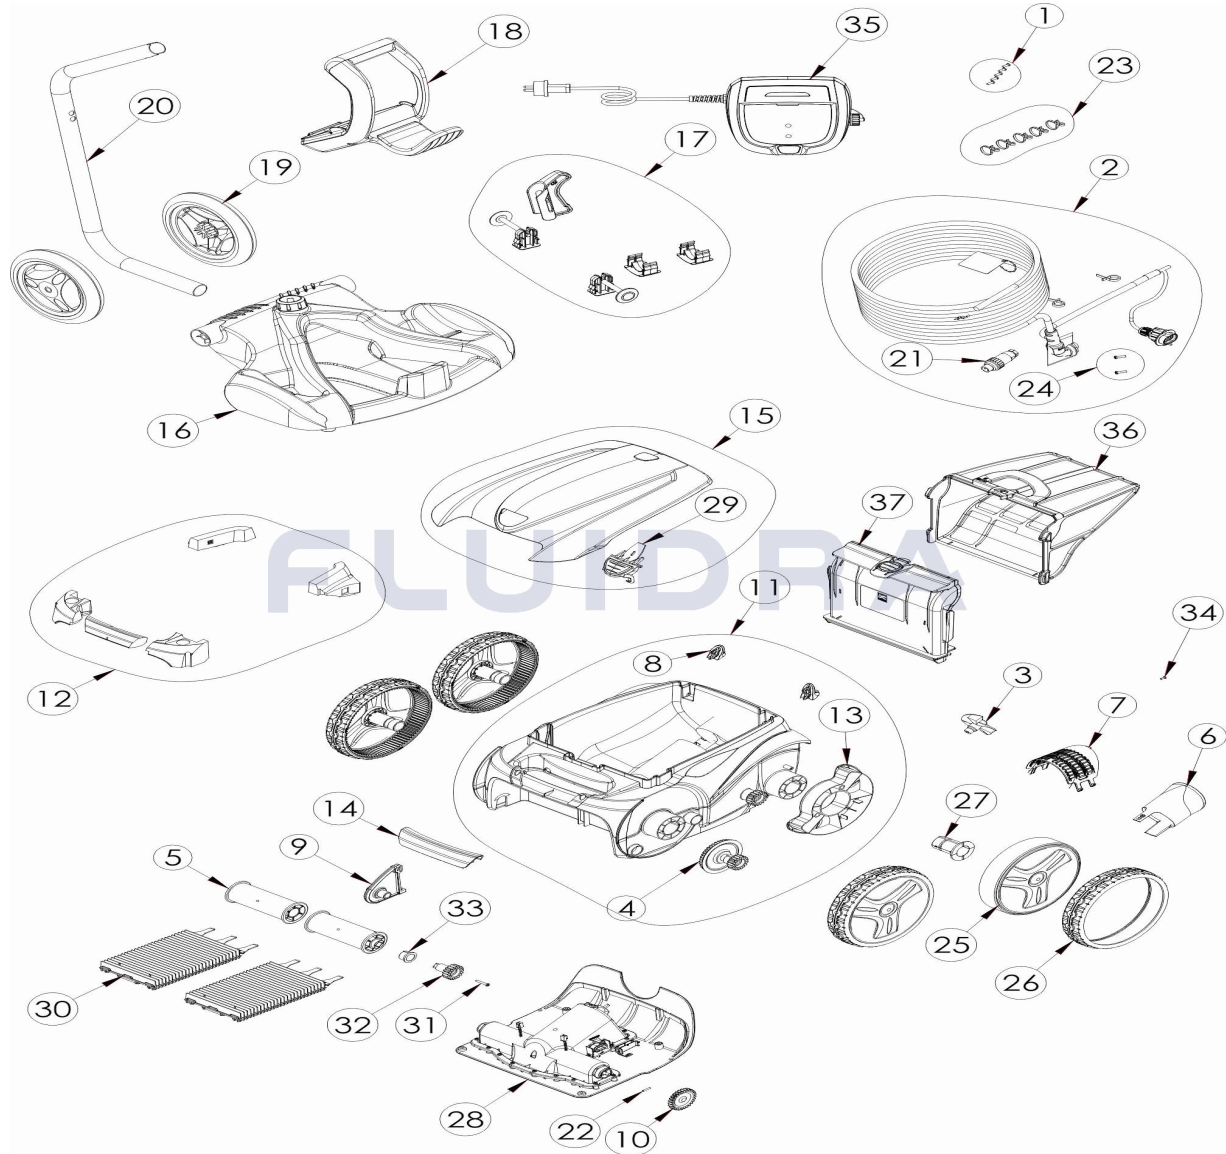

CODE **WR000161**

 DESCRIPTION: **RV 5300**

FRANCAIS

POS	CODE	DESCRIPTION	QUANTITE	POS	CODE	DESCRIPTION	QUANTITE
1	R0516700	VIS 4*12 MM (X5)	1	16	R0564800	EMBASE CHARIOT	1
2	R0516800	CABLE FLOTTANT 18M	1	17	R0564900	PIECES ACCESSOIRE CHARIOT	1
3	R0517000	HELICE V	1	18	R0565000	POIGNEE CHARIOT	1
4	R0517200	TRANSMISSION	1	19	R0565100	ROUES CHARIOT (*2)	1
5	R0517400	SUPPORT BROSE (*2)	1	20	R0565200	TUBE CHARIOT	1
6	R0517500	GUIDE FLUX	1	21	R0565600	CONNECTEUR 4 PTS	1
7	R0517600	GRILLE MOTEUR	1	22	R0567800	GOUPILLE 3*16 MM (*5)	1
8	R0518100	BUMPER A ROULETTE(*2)	1	23	R0567900	LIEN SERRAGE CABLE FLOTT (*5)	1
9	R0518700	PONTET BROSE BLEU	1	24	R0608500	VIS 4*16 MM A4 (*5)	1
10	R0518800	PIGNON 27 DENTS (*2)	1	25	R0636000	JANTE GDE NOIRE ZODIAC	1
11	R0539200	COQUE COMPLETE 4WD BLEUE	1	26	R0636200	BANDAGE GD RAL9022 ZODIAC	1
12	R0539700	FLOTTEUR COMPLET	1	27	R0636700	PALIER ROUE ZODIAC	1
13	R0540300	PROTECTION ROUE	1	28	R0638000	BLOC MOTEUR TYPE C	1

CODE **WR000161**

DESCRIPTION: **RV 5300**

ENGLISH

POS	CODE	DESCRIPTION	QUANTITY	POS	CODE	DESCRIPTION	QUANTITY
1	R0516700	SCREWS 4*12 MM (X5)	1	16	R0564800	TROLLEY BASE	1
2	R0516800	FLOATING CABLE 18M	1	17	R0564900	TROLLEY ACCESSORIES	1
3	R0517000	PROPELLER	1	18	R0565000	TROLLEY HANDLE	1
4	R0517200	TRANSMISSION	1	19	R0565100	TROLLEY WHEELS (*2)	1
5	R0517400	BRUSH ROLLER	1	20	R0565200	TROLLEY TUBE	1
6	R0517500	FLOW OUTLET	1	21	R0565600	FLOATING CABLE PLUG	1
7	R0517600	MOTOR SCREEN	1	22	R0567800	MOTOR BLOCK SHAFT PIN (SET OF 5)	1
8	R0518100	ROLLER (SET OF 2)	1	23	R0567900	FLOATING CABLE CLAMP (SET OF 5)	1
9	R0518700	ROLLER SUPPORT	1	24	R0608500	SCREW 4*16MM (set of 5)	1
10	R0518800	DRIVE GEAR (SET OF 2)	1	25	R0636000	RIM LARGE BLACK ZODIAC	1
11	R0539200	MAIN HOUSING 4WD BLUE	1	26	R0636200	TIRE LARGE RAL9022 ZODIAC	1
12	R0539700	FLOAT	1	27	R0636700	WHEEL BUSHING ZODIAC	1
13	R0540300	COVER WHEELS PROTECTION	1	28	R0638000	MOTOR BLOCK TYPE C	1