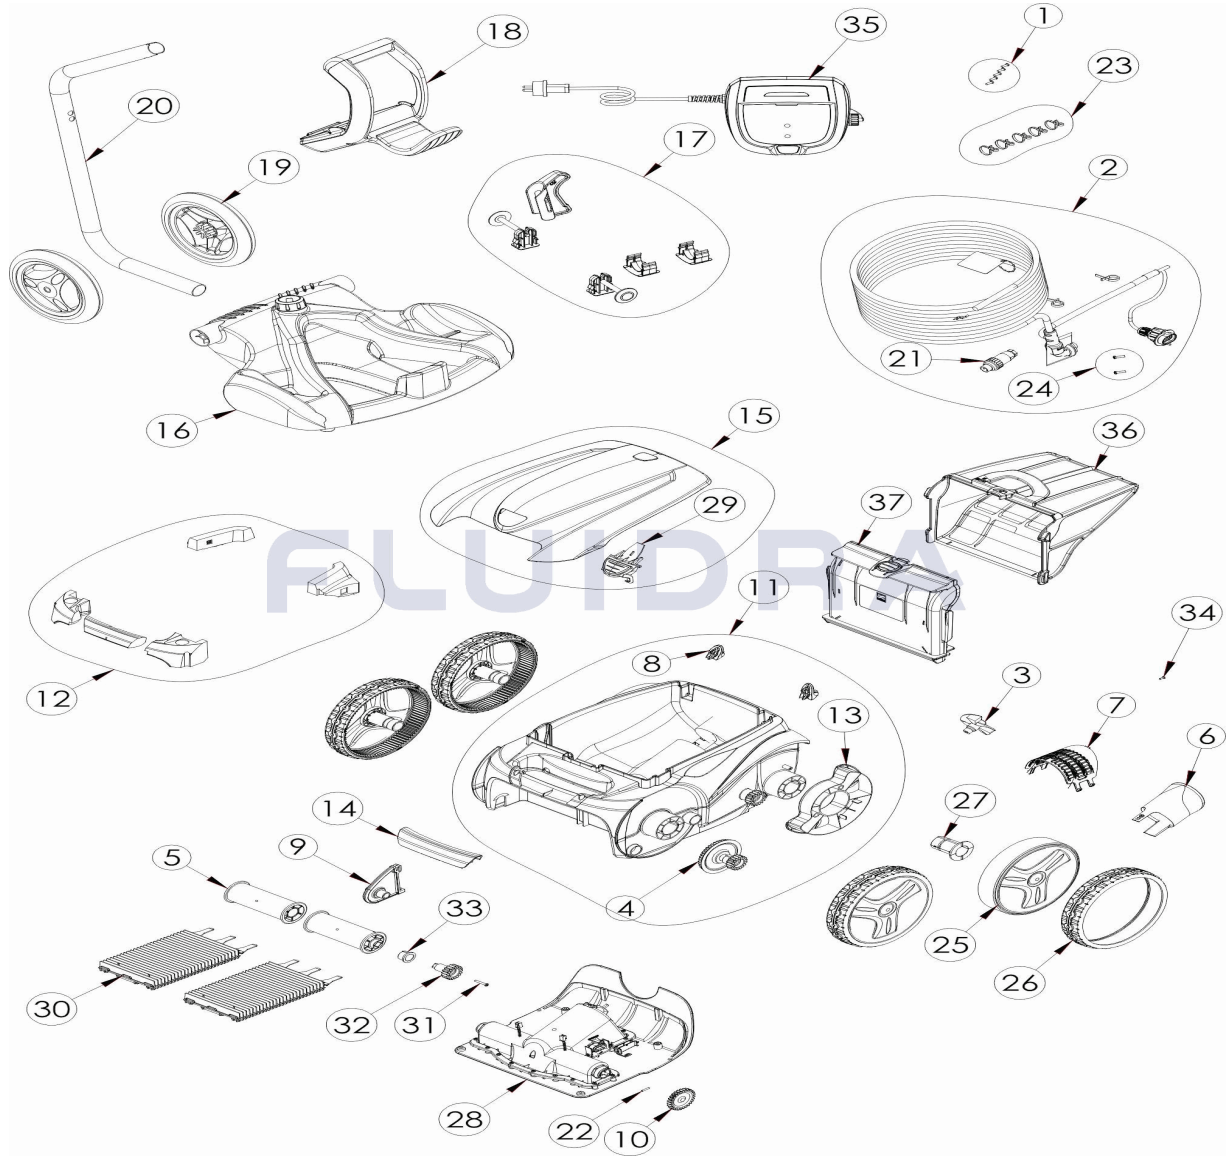

CODE **WR000161**

BESCHREIBUNG: **RV 5300**

DEUTSCH

POS	CODE	BESCHREIBUNG	MENGE	POS	CODE	BESCHREIBUNG	MENGE
1	R0516700	SCHRAUBE 4 * 12 MM(SET mit 5 Stk.)	1	16	R0564800	BODENPLATTE CADDY	1
2	R0516800	SCHWIMMKABEL KOMPLETT 18M	1	17	R0564900	ZUBEHÖR CADDY	1
3	R0517000	TURBINE	1	18	R0565000	HANDGRIFF CADDY	1
4	R0517200	GETRIEBE	1	19	R0565100	RÄDER CADDY (SET mit 2 Stk.)	1
5	R0517400	BÜRSTENWALZE (SET mit 2 Stk.)	1	20	R0565200	STANDROHR FÜR CADDY	1
6	R0517500	STRÖMUNGSDÜSE	1	21	R0565600	SCHWIMMKABEL STECKER (4 PTS)	1
7	R0517600	SCHUTZGITTER	1	22	R0567800	SPLINT FÜR KREUZAPPENANTRIEB (SET	1
8	R0518100	STOSSFÄNGER MIT ROLLER (SET mit 2 Stk.)	1	23	R0567900	KLEMME FÜR SCHWIMMKABEL (SET mit 5 Stk.)	1
9	R0518700	BÜRSTENANKER, BLAU	1	24	R0608500	SCHRAUBE 4 * 16 MM, A4 (SET mit 5 Stk.)	1
10	R0518800	ZAHNRAD 27 ZÄHNE (SET mit 2 Stk.)	1	25	R0636000	FELGE GROß, VORNE, SCHWARZ	1
11	R0539200	GEHÄUSE, BLAU (4WD)	1	26	R0636200	REIFEN GROß RAL9022 (4WD)	1
12	R0539700	SCHWIMMKÖRPER, KOMPLETT EC	1	27	R0636700	RADBÜCHSE EC	1
13	R0540300	RADSCHUTZBLENDE	1	28	R0638000	MOTORBLOCK TYP C	1