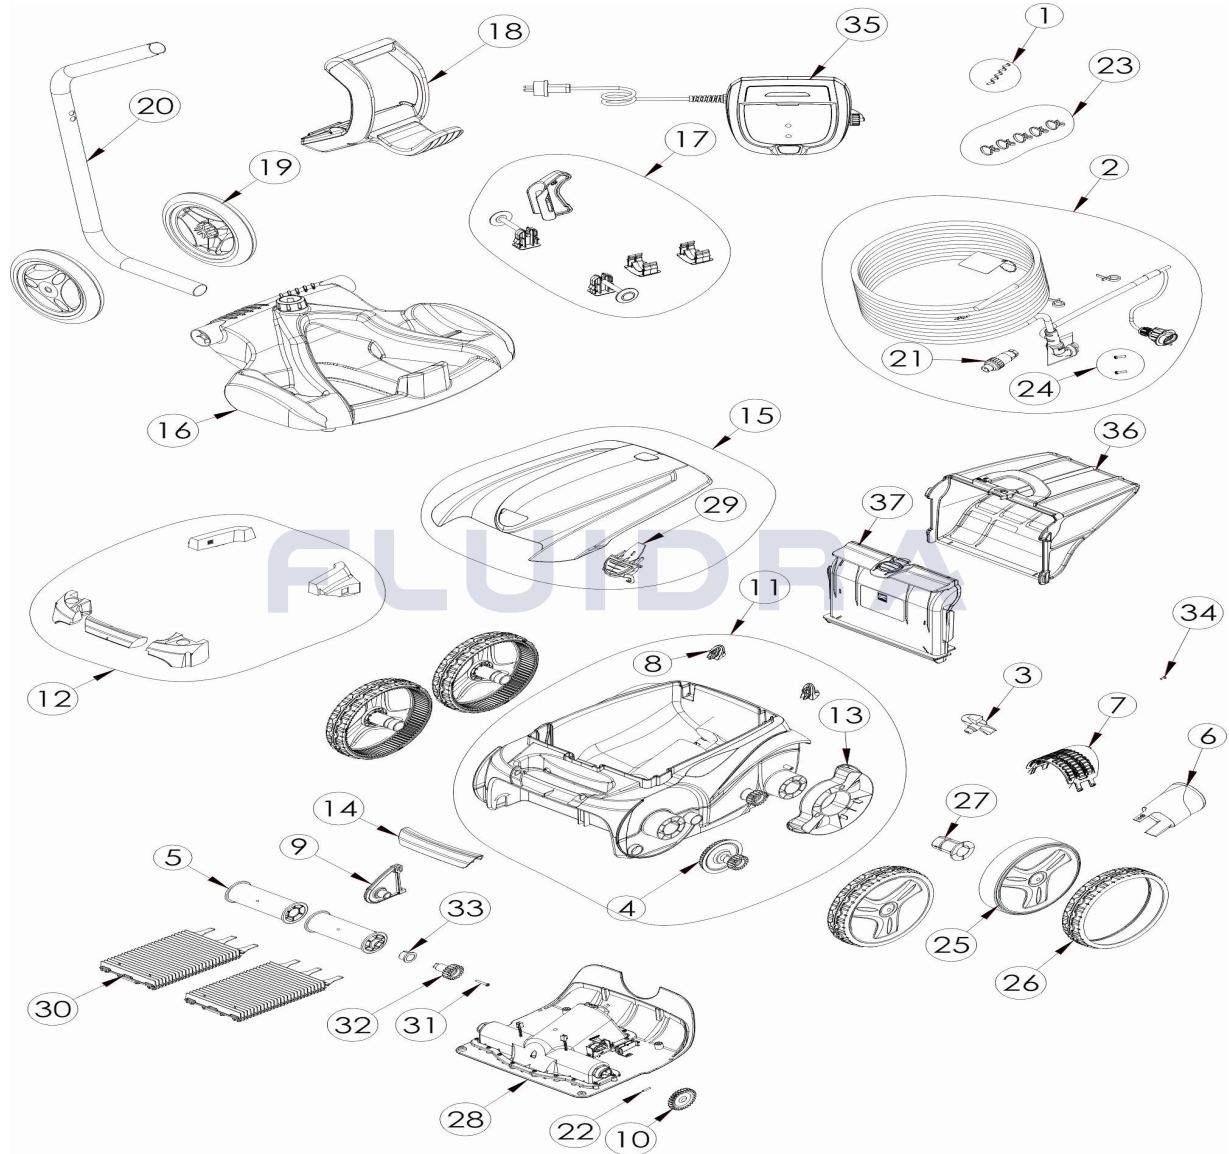

CODICE **WR000161**

DESCRIZIONE: **RV 5300**

ITALIANO

POS	CODICE	DESCRIZIONE	QUANTITA'	POS	CODICE	DESCRIZIONE	QUANTITA'
1	R0516700	VITE 4*12 MM (*5)	1	16	R0564800	BASE CARRELLO	1
2	R0516800	CAVO GALLEGGIANTE 18M	1	17	R0564900	PEZZI ACCESSORI CARRELLO	1
3	R0517000	ELICA	1	18	R0565000	MANIGLIA CARRELLO	1
4	R0517200	TRASMISSIONE	1	19	R0565100	RUOTE CARRELLO (*2)	1
5	R0517400	SUPPORTO SPAZZOLA (*2)	1	20	R0565200	TUBO CARRELLO	1
6	R0517500	GUIDA FLUSSO	1	21	R0565600	CONNETTORE CAVO	1
7	R0517600	GRIGLIA	1	22	R0567800	COPIGLIA 3*16 MM (*5)	1
8	R0518100	PARAURTI A ROTELLA (*2)	1	23	R0567900	SET 5 PINZE PER FLOTTANTI	1
9	R0518700	PONTICELLO SPAZZOLA BLU	1	24	R0608500	VITE 4*16 MM A4 (*5)	1
10	R0518800	KIT 2 PIGNONE 27 DENTI	1	25	R0636000	CERCHIO GRANDE NERO ZODIAC	1
11	R0539200	SCOCCA COMPLETA	1	26	R0636200	GOMMA GRANDE RAL9022 ZODIAC	1
12	R0539700	FLOTTANTE COMPLETO	1	27	R0636700	CUSCINETTO RUOTA ZODIAC	1
13	R0540300	PROTEZIONE RUOTA	1	28	R0638000	BLOCCO MOTORE TIPO C	1