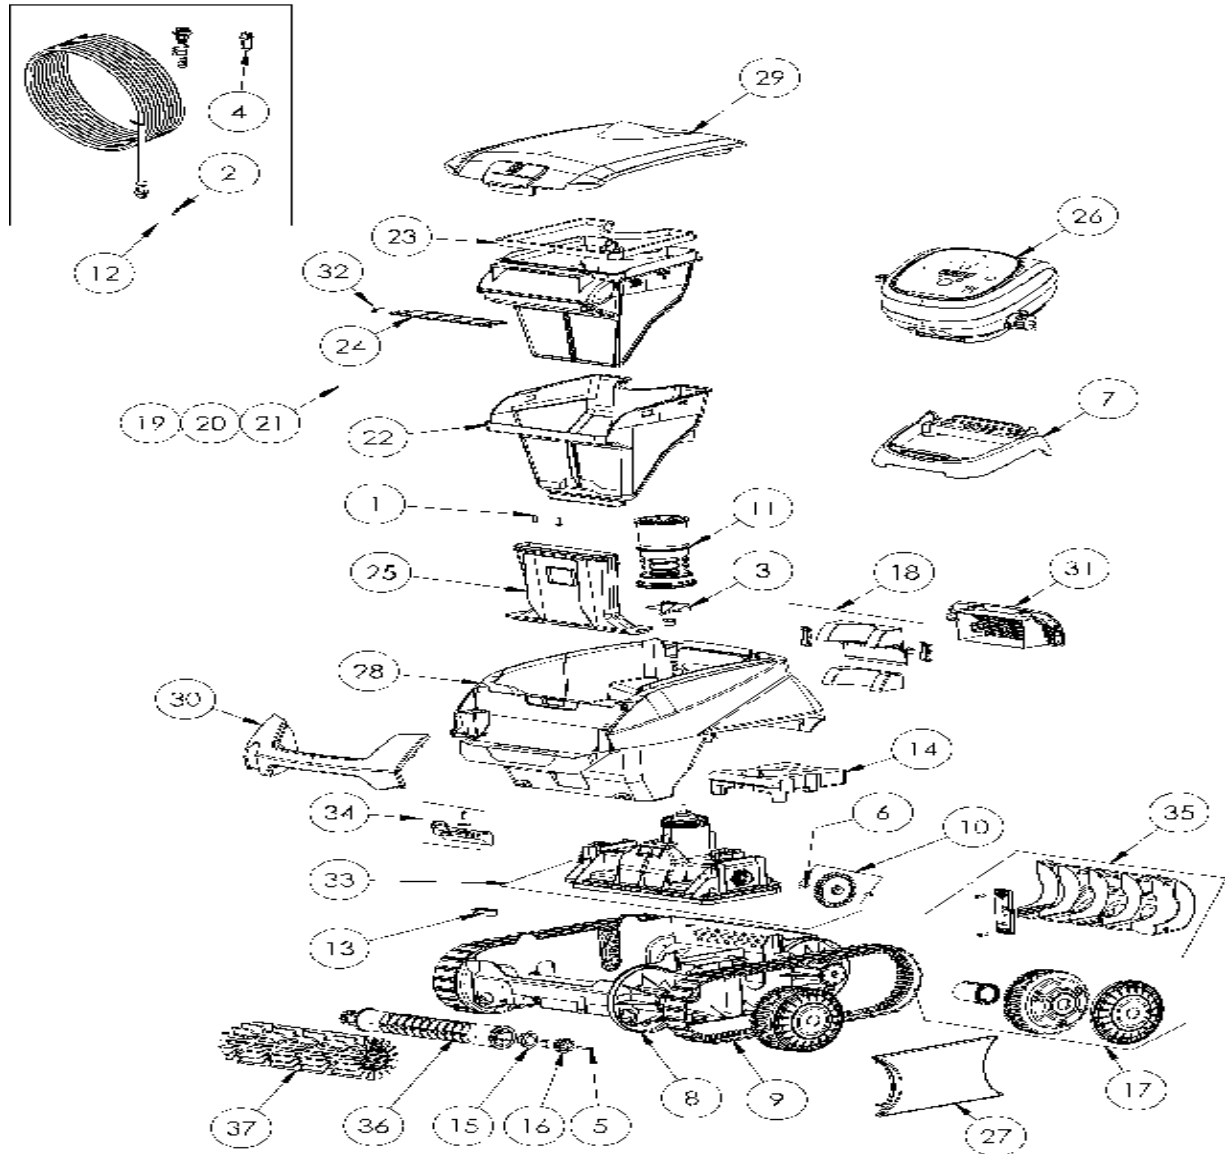

CODICE **WR000398**

DESCRIZIONE: **RE 4000**

ITALIANO

POS	CODICE	DESCRIZIONE	QUANTITA'	POS	CODICE	DESCRIZIONE	QUANTITA'
1	R0516700	VITE 4*12 MM (*5)	1	16	R0896700	PIGNONE SPAZZOLA CN (*2)	1
2	R0608500	VITE 4*16 MM A4 (*5)	1	17	R0897300	RUOTA CN	4
3	R0633200	ELICA CYCLONX	1	18	R0897400	KIT CLAPET POSTERIORE CN	1
4	R0634100	ADATTATORE CAVO 3 PTS	1	19	R0897500	FILTRO CN 100µ - SINGLE	1
5	R0638900	VITE 4*25 MM (*5)	1	20	R0897600	FILTRO CN 150µ - DUAL	1
6	R0657900	KIT 5 PIN ALBERO MOTORE	1	21	R0897700	FILTRO CN 200µ - SINGLE	1
7	R0662600	PIEDISTALLO QUADRO COMANDI	1	22	R0898100	FILTRO CN 60µ - DUAL	1
8	R0895100	TELAIO	1	23	R0898300	GUARNIZIONE COPERCHIO CN	1
9	R0895200	CINGOLI CN (*2)	1	24	R0898400	CLAPET FILTRO CN	1
10	R0895600	PIGNONE CN (*2)	1	25	R0898500	CONDOTTO ASPIRAZIONE CN	1
11	R0895700	GUIDA FLUSSO CN	1	26	R0954400	QUADRO COMANDI CN TYPE 6 EU	1
12	R0895800	CAVO GALLEGGIANTE CN 15M	1	27	R0902400	FLANGECN SMALL (*2)	1
13	R0896200	AGGANCI CAVO CN	1	28	R0902600	SCOCCA CN B BLU NAVY	1