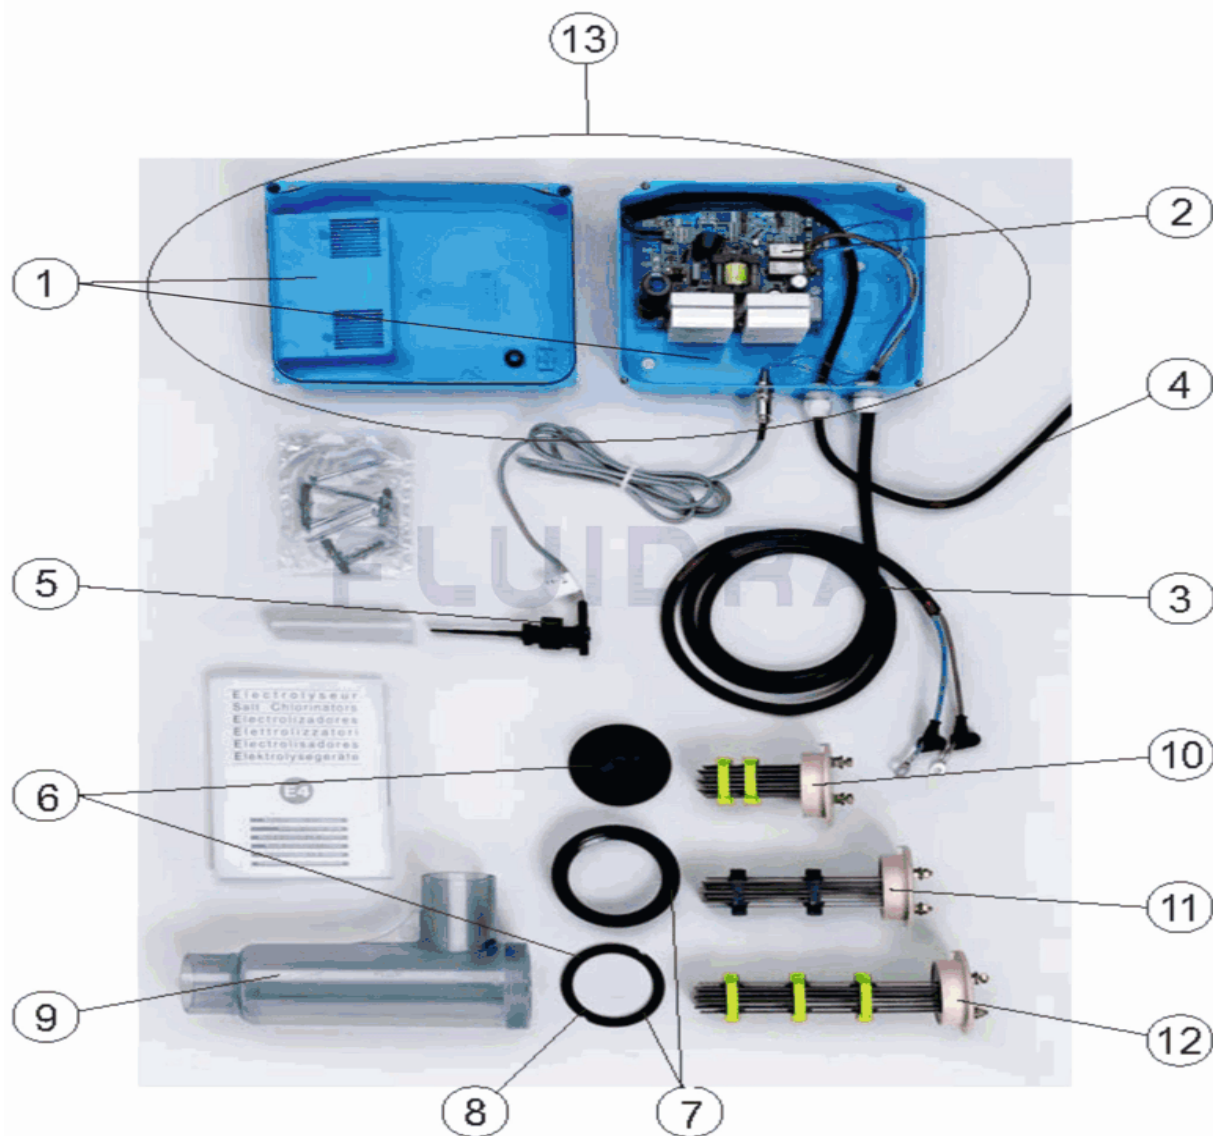

CODICE **41654, 41655, 41656**

DESCRIZIONE: **ELETTROLISI ASTRAL SEL BASIC**

ITALIANO

POS	CODICE	DESCRIZIONE	QUANTITA'	POS	CODICE	DESCRIZIONE	QUANTITA'
1	4408060000	SCATOLA IN BASIC SEL		9	4408060201	PORTAELETTODI SEL	
2	4408060001	CIRCUITO ELETTRONICO ASTRAL SEL BA		10	* 54051	ELETTRODO SEL 30 - 7 PLACHE	
3	4408060002	CAVO ELETTRODO		11	* 54052	ELETTRODO SEL 55 - 7 PLACHE	
4	4408060003	CAVO DI ALIMENTAZIONE 3X1MM2 2.1M		12	* 54053	ELETTRODO SEL 95 - 7 PLACHE	
5	4408060108	FLUSOSTATO COMPLETO		13	* 300368-30	CENTRALE ASTRAL SEL CLEAR 30 E4	
6	4408060122	TAPPO NERO GRANDE ELETTRODO + GU		13	* 300368-55	CENTRALE ASTRAL SEL CLEAR 55 E4	
7	4408060105	GHIERA D.92 ELETTRODO + GUARNIZIONE		13	* 300368-95	CENTRALE ASTRAL SEL CLEAR 95 E4	
8	4408060106	GUARNIZIONE ELETTRODO