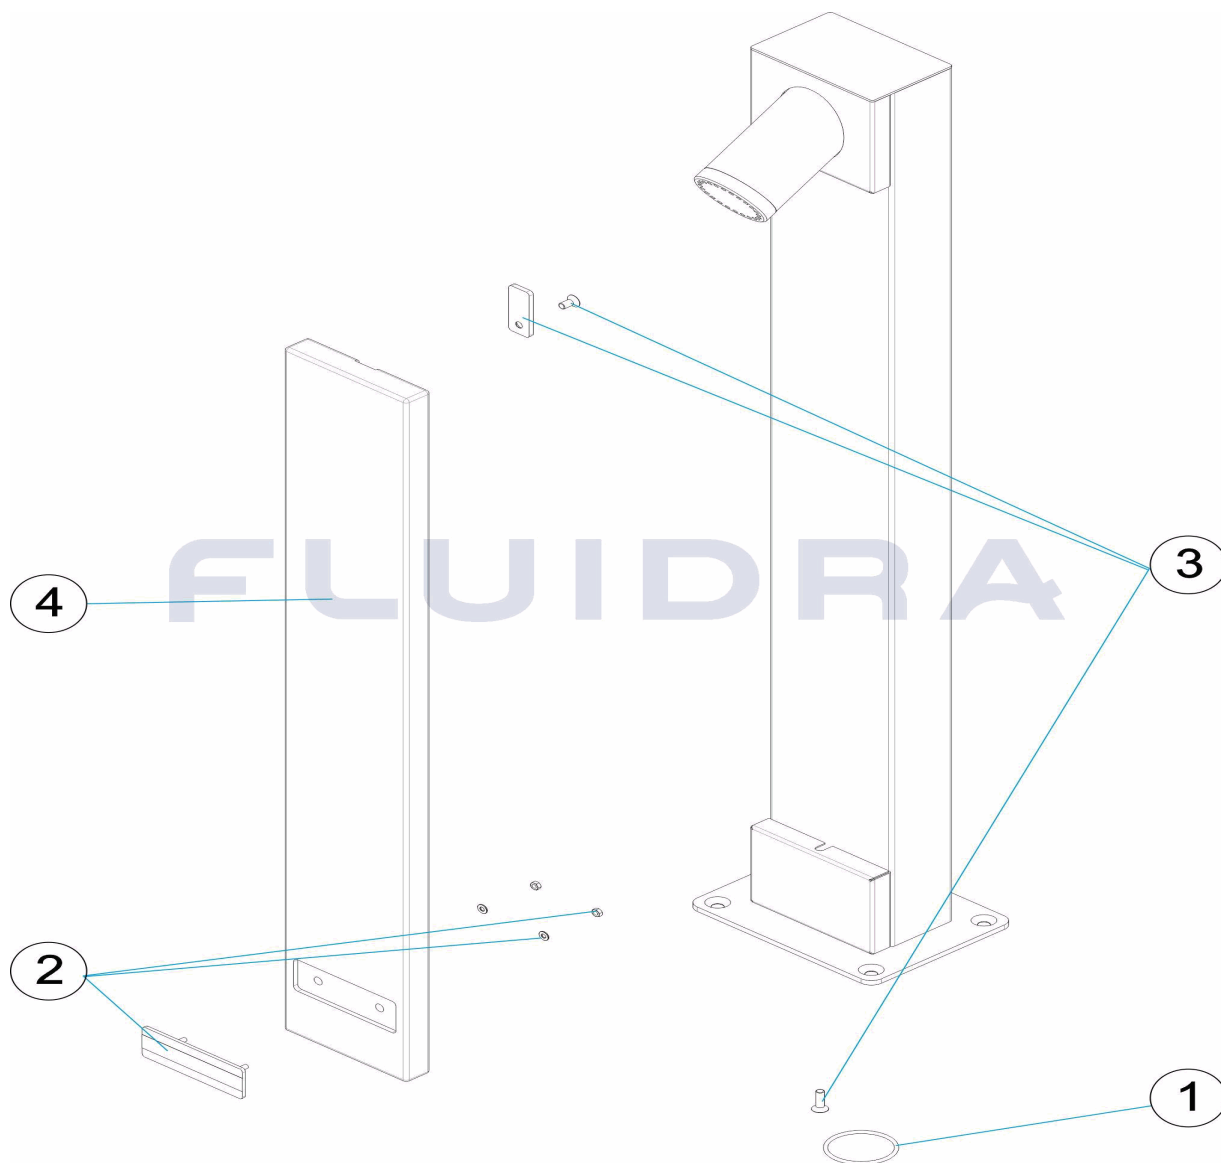

CODE **45868**

BESCHREIBUNG: **WASSERSTRAHLER APS**

DEUTSCH

POS	CODE	BESCHREIBUNG	MENGE	POS	CODE	BESCHREIBUNG	MENGE
1	4401040000	O-RING		3	4401040002	ABSCHLUSS HOLZ	
2	4401040001	BLLENDE ASTRAL		4	45868R0010	BLLENDE HOLZ