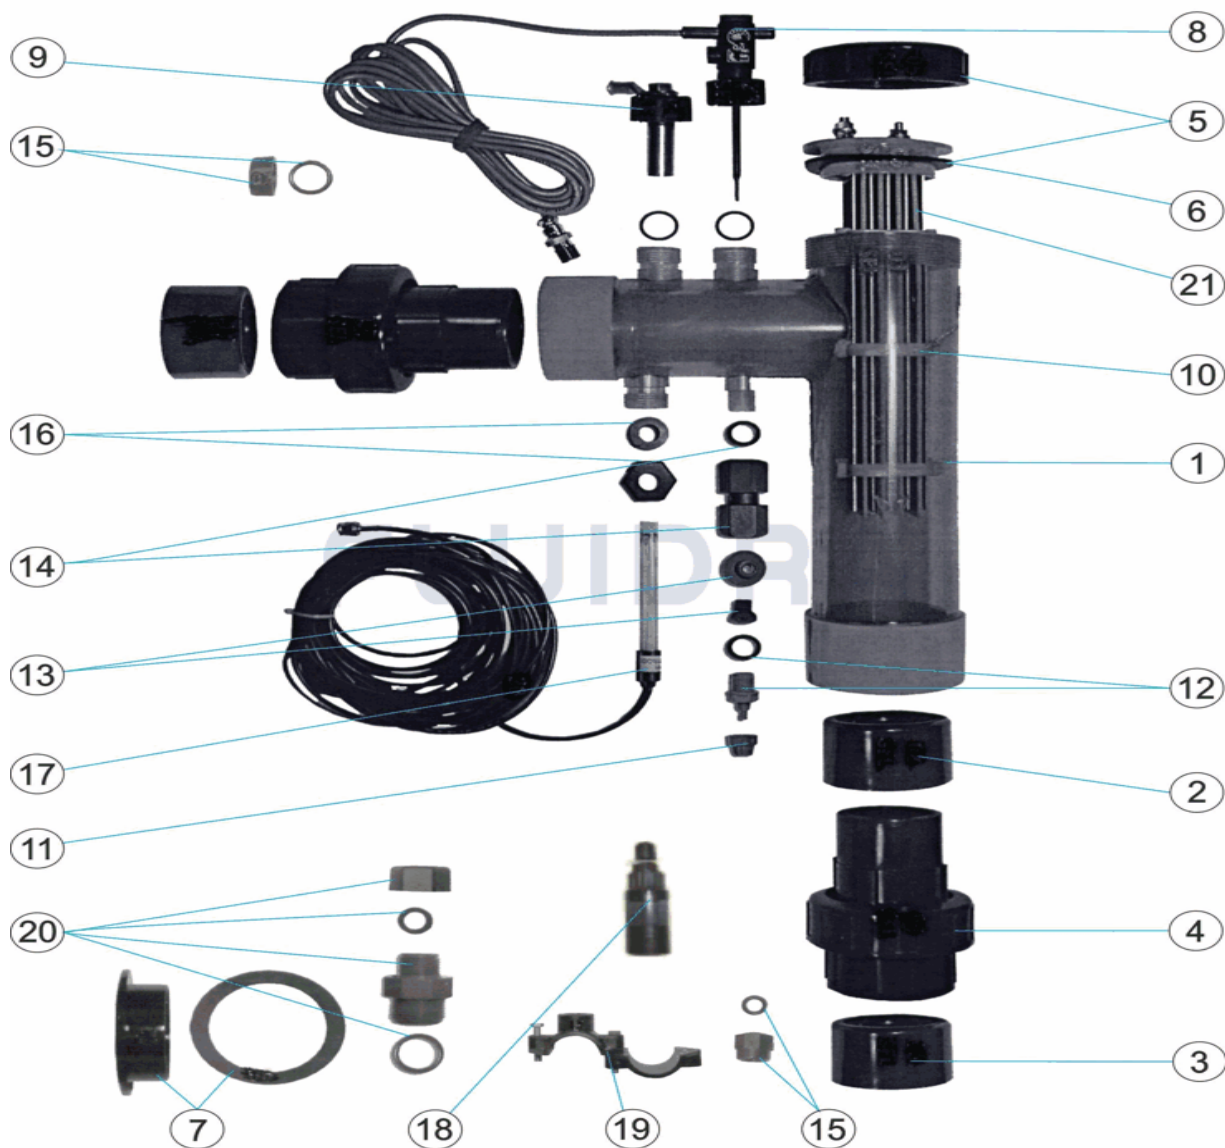

CODICE 25882, 25883, 25884, 25885, 25901

DESCRIZIONE: DESALINIZZATORE ASTRAL SEL

ITALIANO

POS	CODICE	DESCRIZIONE	QUANTITA'	POS	CODICE	DESCRIZIONE	QUANTITA'
1	* 4408060101	PORTAELETTODI (40 - 160 M3)		12	4408060112	GRUPPO RACCORDO INIEZIONE PH	
1	* 4408060128	PORTAELETTODI (60 M3)		13	4408060113	VALVOLA INIEZIONE PH	
1	* 4408060129	PORTAELETTODI (100 M3)		14	4408060114	RACCORDO PP F/F	
2	4408060102	RIDUZIONE 75/63		15	4408060121	TAPPO NERO PICCOLO + GUARNIZIONE	
3	4408060103	RIDUZIONE 63/50		16	4408060116	ANELLO BLOCCAGGIO SONDA + GUARNIZI	
4	4408060104	RACCORDO INCOLLAGGIO MF D.63		17	4408060117	SONDA PH	
5	4408060105	GHIERA D.92 ELETTRODO + GUARNIZIONE		18	4408060118	PRESA ASPIRAZIONE PH COMPLETA	
6	4408060106	GUARNIZIONE ELETTRODO		19	4408060119	COLLARE D. 50	
7	4408060122	TAPPO NERO GRANDE ELETTRODO + GU/		20	4408060120	PORTA SONDA PER COLLARE	
8	4408060108	FLUSOSTATO COMPLETO		21	* 28419	ELETTRODO ASTRAL SEL 40 - 9 PLACHE	
9	4408060109	PRESA TERRA PER PORTAELETTROTI		21	* 54054	ELETTRODO ASTRAL SEL 60 - 9 PLACHE	
10	4408060110	DISTANCIATORE ELETTRODO 9X2		21	* 54055	ELETTRODO ASTRAL SEL 100 - 9 PLACHE	
11	4408060111	GHIERA RACCORDO INIEZIONE PH		22	* 54056	ELETTRODO ASTRAL SEL 160 - 9 PLACHE