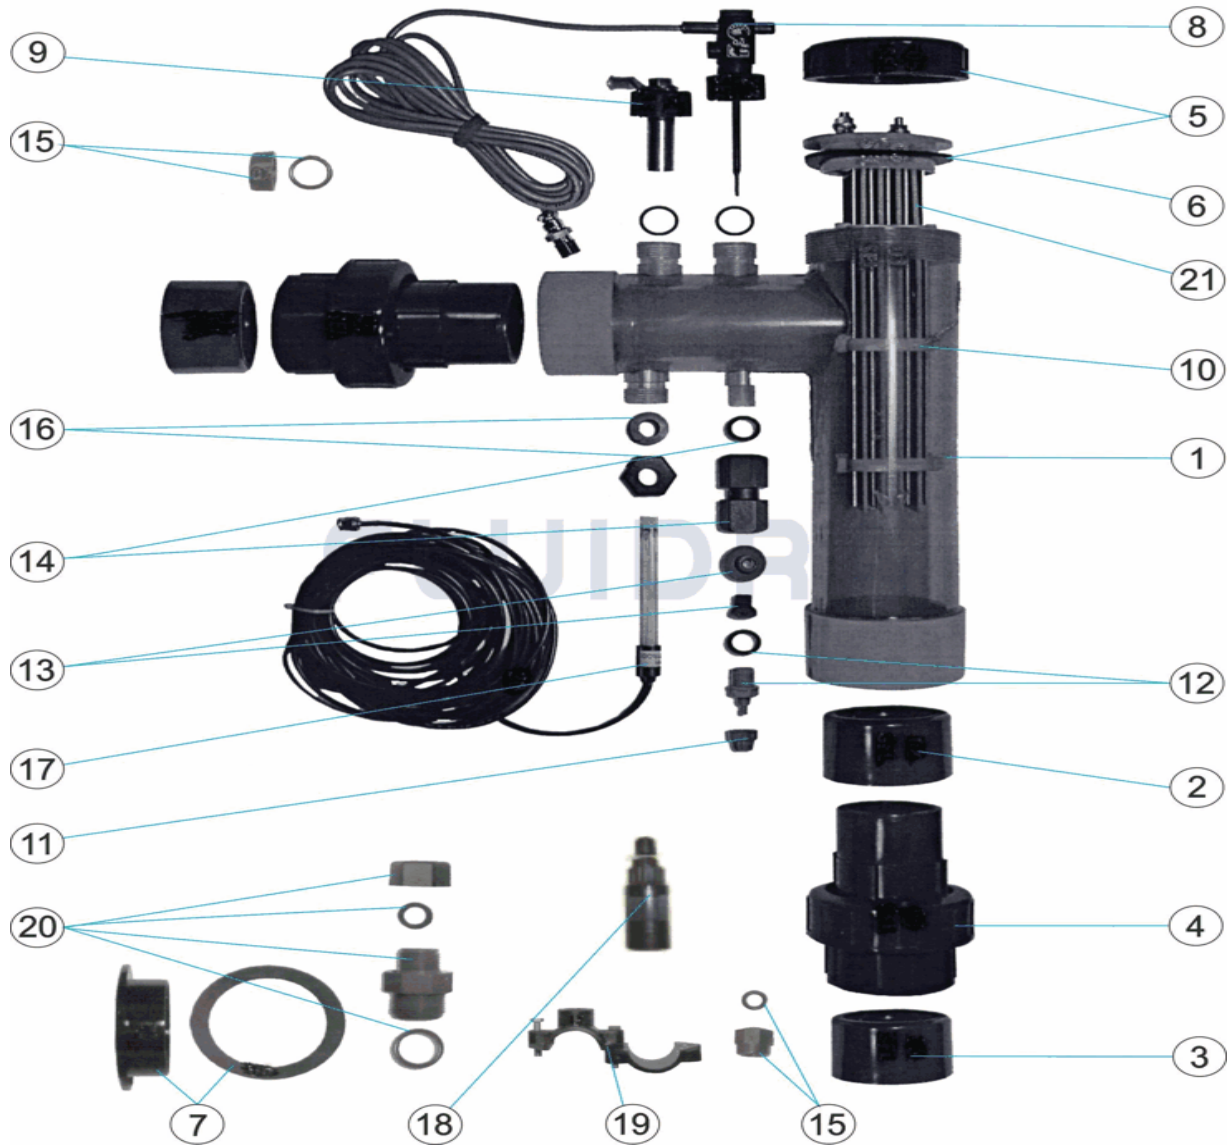

CODE 25882, 25883, 25884, 25885, 25901

DESCRIPTION: ASTRAL SEL DESALTER

**ENGLISH**

POS	CODE	DESCRIPTION	QUANTITY	POS	CODE	DESCRIPTION	QUANTITY
1	* 4408060101	ELECTRODES HOUSING (40 - 160 M3)		12	4408060112	CONNECTOR SET	
1	* 4408060128	ELECTRODES HOUSING (60 M3)		13	4408060113	INJECTION VALVE SET	
1	* 4408060129	ELECTRODES HOUSING (100 M3)		14	4408060114	F/F PP CONNECTOR SET	
2	4408060102	75/63 REDUCTION SOCKET		15	4408060121	BLACK OBTURATING PLUG + GASKET	
3	4408060103	63/50 REDUCTION SOCKET		16	4408060116	SENSOR LOCKING COLLAR + SEAL	
4	4408060104	M/F 63 SOLVENT SOCKET UNION		17	4408060117	PH PROBE	
5	4408060105	D. 92 ELECTRODE NUT + GASKET		18	4408060118	COMPLETE SUCTION VALVE	
6	4408060106	ELECTRODE GASKET		19	4408060119	50 CLAMP SADDLE	
7	4408060122	HOUSING CAP + GASKET		20	4408060120	PROBE HOLDER FOR CLAM SADDLE	
8	4408060108	COMPLETE FLOWSWITCH		21	* 28419	ASTRAL SEL 40 ELECTRODE (9 PLATES)	
9	4408060109	EARTH CONNECTION FOR ASTRALSEL HC		21	* 54054	ASTRAL SEL 60 ELECTRODE (9 PLATES)	
10	4408060110	ASTRAL SEL 9X2 PLATES ELECTRODE		21	* 54055	ASTRAL SEL 100 ELECTRODE (9 PLATES)	
11	4408060111	CONNECTOR NUT		22	* 54056	ASTRAL SEL 160 ELECTRODE (9 PLATES)	