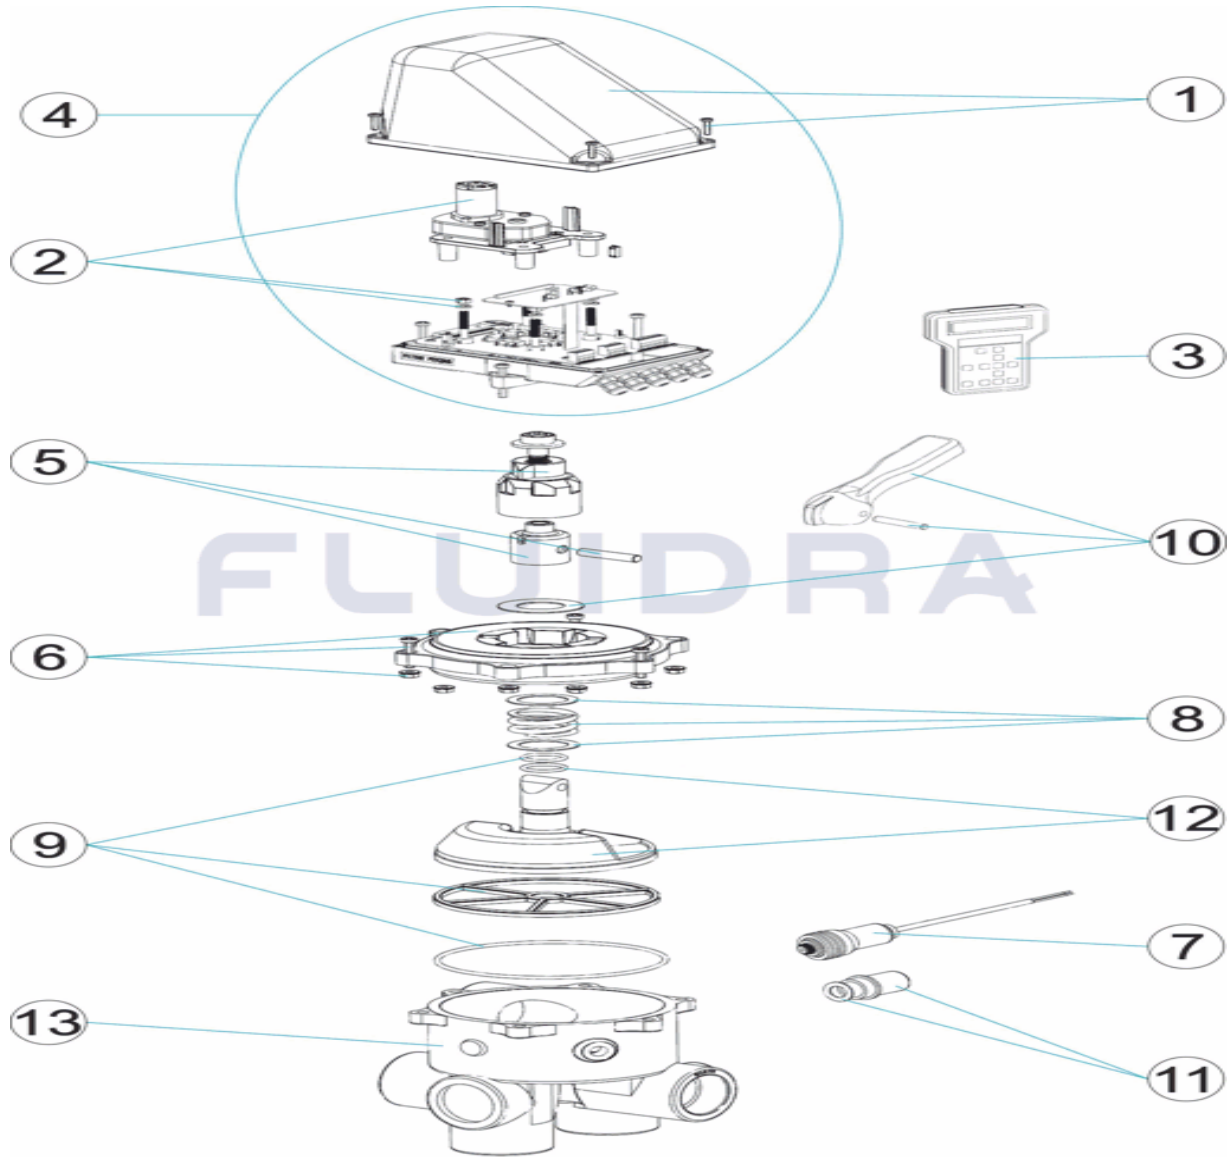

CODE **28268, 28624**

DESCRIPTION: **SÉLECTEUR AUTOMATIQUE 1 1/2" - 2" PREMIU "**

**OBSERVATIONS**

POS	CODE	OBSERVATIONS
4	* 4404122704	POUR: 28268
4	* 4404122705	POUR: 28624
6	* 4404122707	POUR: 28268
6	* 4404122708	POUR: 28624
7	* 4404121501	POUR: 28268
7	* 4404122709	POUR: 28624
9	* 4404120107	POUR: 28268
9	* 4404120407	POUR: 28624
12	* 4404120106	POUR: 28268
12	* 4404122710	POUR: 28624
13	* 00598R0101	POUR: 28268
13	* 07444R0101	POUR: 28624

CODE 28268, 28624

DESCRIPTION: AUTOMATIC MULTIPORT VALVE 1 1/2" - 2" PREMIU "

**ENGLISH**

POS	CODE	DESCRIPTION	QUANTITY	POS	CODE	DESCRIPTION	QUANTITY
1	4404122701	LIG FOR ACTUATOR		8	4404120105	SPRING WITH WASHERS	
2	4404122702	SUPPORT FOR GEAR MOTOR		9	* 4404120107	GASKETS NEW VALVE 1 1/2'	
3	4404122703	REMOTE CONTROL		9	* 4404120407	GASKETS 2'	
4	* 4404122704	ACTUATOR SET PREMIUM 1 1/2"		10	4404120102	BLACK HANDLE 11/2'-2'	
4	* 4404122705	ACTUATOR SET PREMIUM 2"		11	4404120108	VISOR WITH SEAL	
5	4404121502	CATCH LEVER UNIT		12	* 4404120106	DISTRIBUTOR WITH GASKETS 1 1/2'	
6	* 4404122707	COVERS SELECTOR VALVE 1 1/2"		12	* 4404122710	DISTRIBUTOR WITH GASKETS 2'	
6	* 4404122708	VALVE TOP 2"		13	* 00598R0101	BLACK SELECTOR VALVE 1 1/2" POS. 3"	
7	* 4404121501	PRESSURE CONTROL UNIT + WASHER + C		13	* 07444R0101	BLACK SELECTOR VALVE BODY WITH FITT	
7	* 4404122709	PRESSURE CONTROL UNIT + WASHER + C					