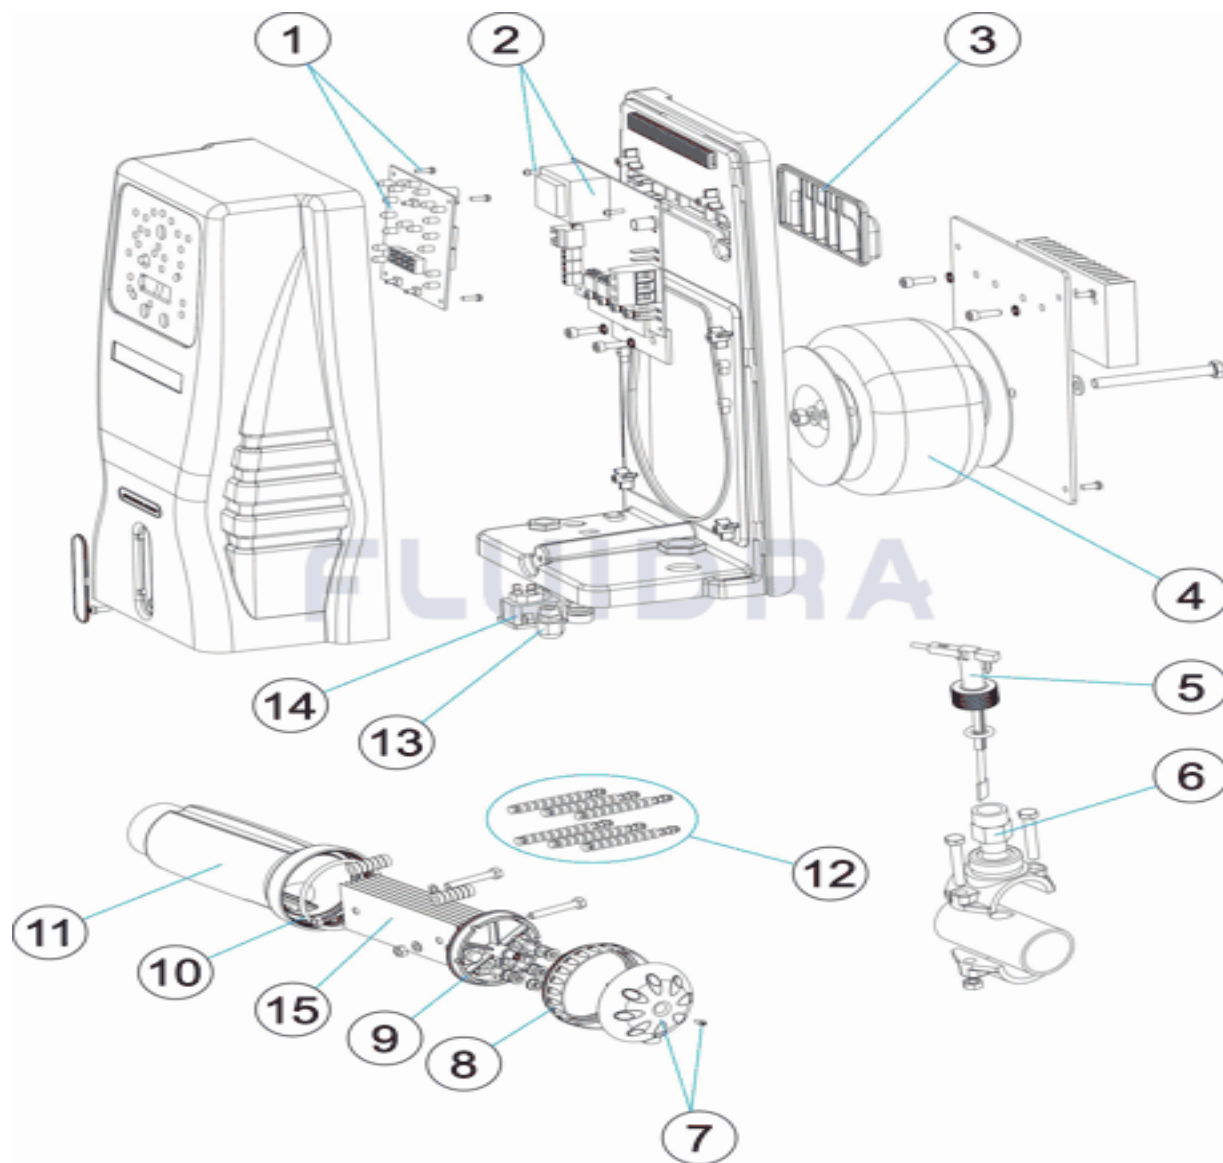

CODICE 42350, 42350-AM, 42351, 42351-AM, 42352, 42352-AM

DESCRIZIONE: SISTEMA ELECTROLISI SMART DELUXE

ITALIANO

POS	CODICE	DESCRIZIONE	QUANTITA'	POS	CODICE	DESCRIZIONE	QUANTITA'
1	4408041201	CARTA D'INDICAZIONE (SM+/EL)		6	4408041210	MANICOTTO PE 1/2" - 3/4"	
2	* 4408041207	CARTA POTENZA AC-12		7	4408041117	COPERCHIO PROTEZIONE CONTATTI	
2	* 4408040342	CARTA POTENZA AC-12 ACQUA DI MARE		8	4408041123	ANELLO FILETTATO CELLA	
2	* 4408041115	CARTA POTENZA AC-22		9	4408040074	ELETTRODI DI RICAMBIO RICHIESTA SOST	
2	* 4408040345	CARTA POTENZA AC-22 ACQUA DI MARE		10	4408041118	GIUNTA TORICA CELLULA	
2	* 4408041208	CARTA POTENZA AC-30		11	4408041122	CORPO CELLULA	
2	* 4408040348	CARTA POTENZA AC-30 ACQUA DI MARE		12	4408040073	ELETTRODI KIT ANCORAGGIO	
3	4408041101	BASE PARETE CONTROLLATORE		13	* 4408041113	FUSIVILE 2A	
4	* 4408041106	TRANSFORMATORE POTENZA 190 VA		13	* 4408041114	FUSIVILE 3A	
4	* 4408040351	TRANSFORMATORE 160 VA ACQUA DI MAF		13	* 4408041204	FUSIVILE 4A	
4	* 4408041107	TRANSFORMATORE POTENZA 370 VA		14	4408040523	PORTAFUSIBILI 5X20 CORPO	
4	* 4408040352	TRANSFORMATORE 310 VA ACQUA DI MAF		15	* 60588	RECAMBIO ELETTRODO	
4	* 4408041202	TRANSFORMATORE POTENZA 480 VA		15	* 60589	RECAMBIO ELETTRODO	

* SI FACCIA RIFERIMENTO AL FOGLIO DELLE OSSERVAZIONI