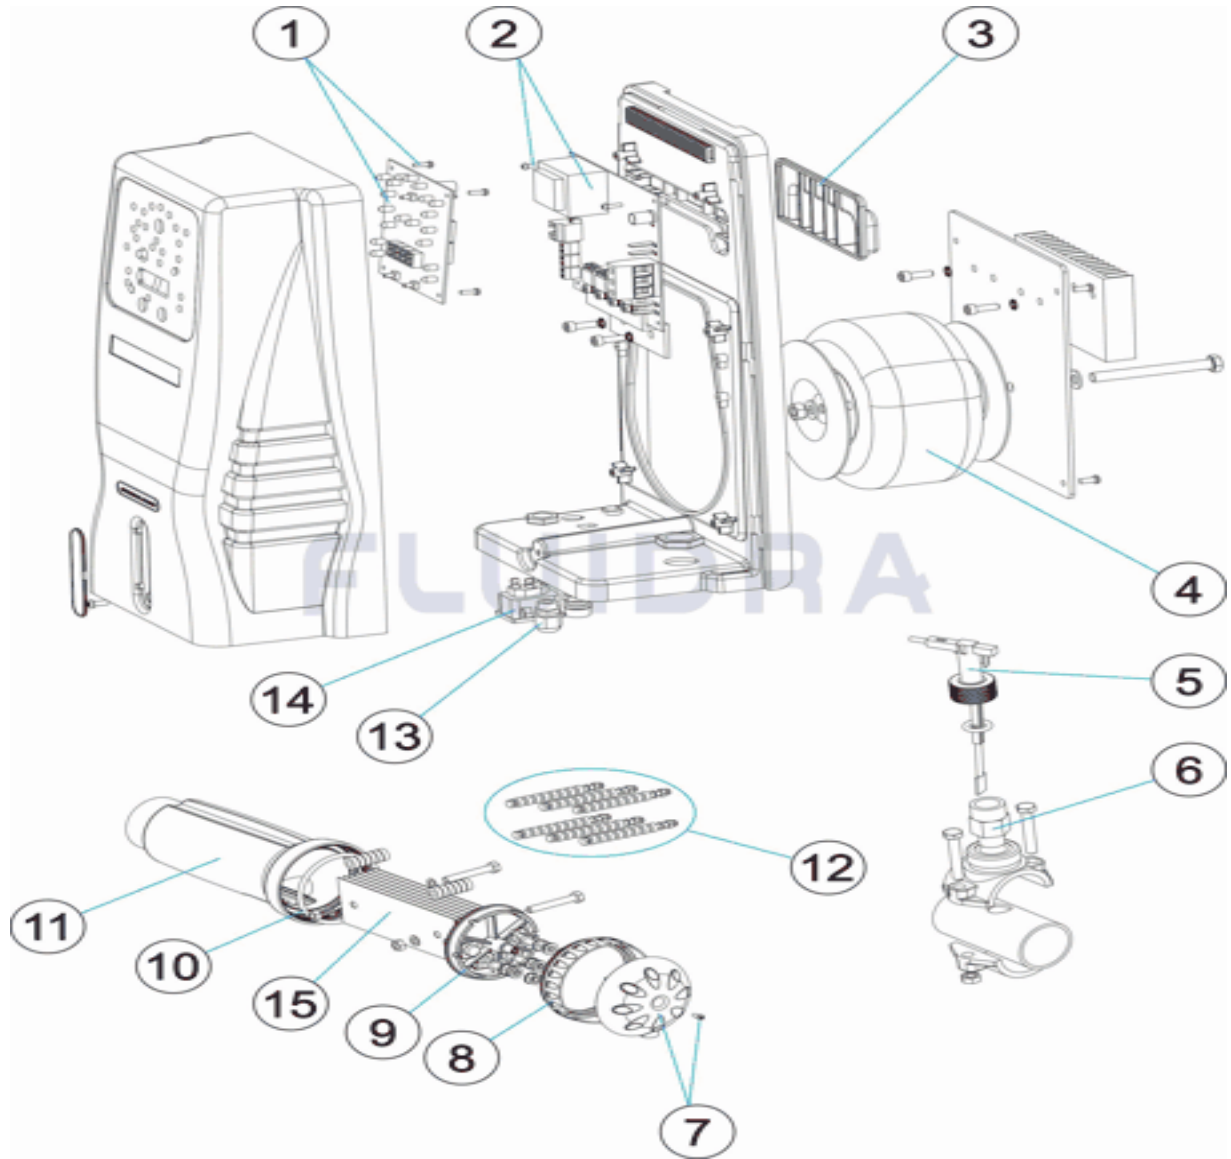

CODE **42350, 42350-AM, 42351, 42351-AM, 42352, 42352-AM**

DESCRIPTION: **SMART PLUS ELECTROLYSIS SYSTEM**

ENGLISH

POS	CODE	DESCRIPTION	QUANTITY	POS	CODE	DESCRIPTION	QUANTITY
1	4408041201	DISPLAY/POWER CARD (SM+/EL)		6	4408041210	ADAPTOR SOCKET PE 1/2" - 3/4	
2	* 4408041207	POWER CARD AC-12		7	4408041117	CONTACT PROTECTION COVER	
2	* 4408040342	SEAWATER POWER CARD AC-12		8	4408041123	CELL THREADED RING	
2	* 4408041115	POWER CARD AC-22		9	4408040074	SM/SM+/EL ELECTRODE HOLDER	
2	* 4408040345	SEAWATER POWER CARD AC-22		10	4408041118	CELL O-RING	
2	* 4408041208	POWER CARD AC-30		11	4408041122	CELL BODY	
2	* 4408040348	POWER CARD AC-30 SEAWATER		12	4408040073	ELECTRODE FIXING KIT	
3	4408041101	CONTROLLER WALL BASE		13	* 4408041113	FUSE 2A	
4	* 4408041106	POWER TRANSFORMER 190 VA		13	* 4408041114	FUSE 3A	
4	* 4408040351	SEAWATER POWER TRANSFORMER 160 V		13	* 4408041204	FUSE 4A	
4	* 4408041107	POWER TRANSFORMER 370 VA		14	4408040523	FUSE HOLDER 5X20	
4	* 4408040352	SEAWATER POWER TRANSFORMER 310 V		15	* 60588	ELECTRODE SPARE	
4	* 4408041202	POWER TRANSFORMER 480 VA		15	* 60589	ELECTRODE SPARE	