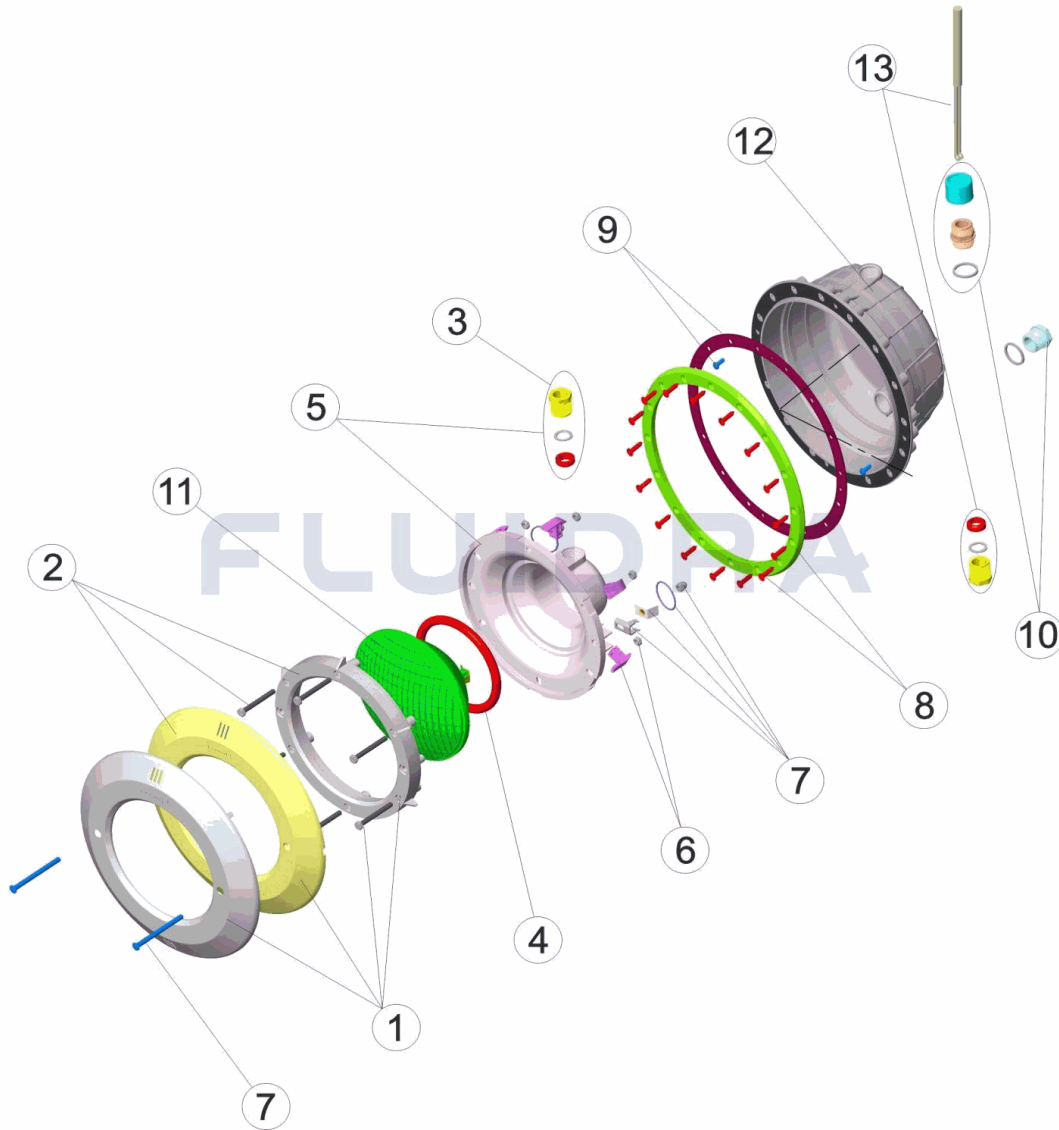

CODE **07855, 07856, 21080**

DESCRIPTION: **PP. POOL LIGHT COVER STAINLESS STEEL, WHITE AND PARKER CABLE**

ENGLISH

POS	CODE	DESCRIPTION	QUANTITY	POS	CODE	DESCRIPTION	QUANTITY
1	* 4403010301	S.S. FACEPLATE AND SECURING RING		8	* 4403012416	LIGHT RIM PARKER	
2	* 4403010302	WHITE FACEPLATE		9	4403012412	LIGHT ADHESIVE GASKET	
3	4403010312	PACKING GLAND M-25		10	4403010313	BODY PACKING GLAND M-25	
4	4403010304	LIGHT O RING		11	4403010058	LIGHTBULB	
5	4403010305	BACK COVER		12	* 07856R0200	BIMATERIAL METRIC PITCH HOUSING	
6	4403010306	LIGHT FIXING CLIP		12	* 21079R0001	STD M-25 PIS. LIGHT NICHE	
7	4403015002	FIXING SET UNDERWATER LIGHT JELLY STI		13	4403010314	LIGHT CABLE M-25	
8	* 4403012411	LIGHT RIM					

CODE **07855, 07856, 21080**DESCRIPTION: **PP. POOL LIGHT COVER STAINLESS STEEL, WHITE AND PARKER CABLE****OBSERVATIONS**

POS	CODE	OBSERVATIONS
1	4403010301	FOR: 07855
2	4403010302	FOR: 07856, 21080
8	4403012411	FOR: 07855, 07856
8	4403012416	FOR: 21080
12	07856R0200	FOR: 07855, 07856
12	21079R0001	FOR: 21080