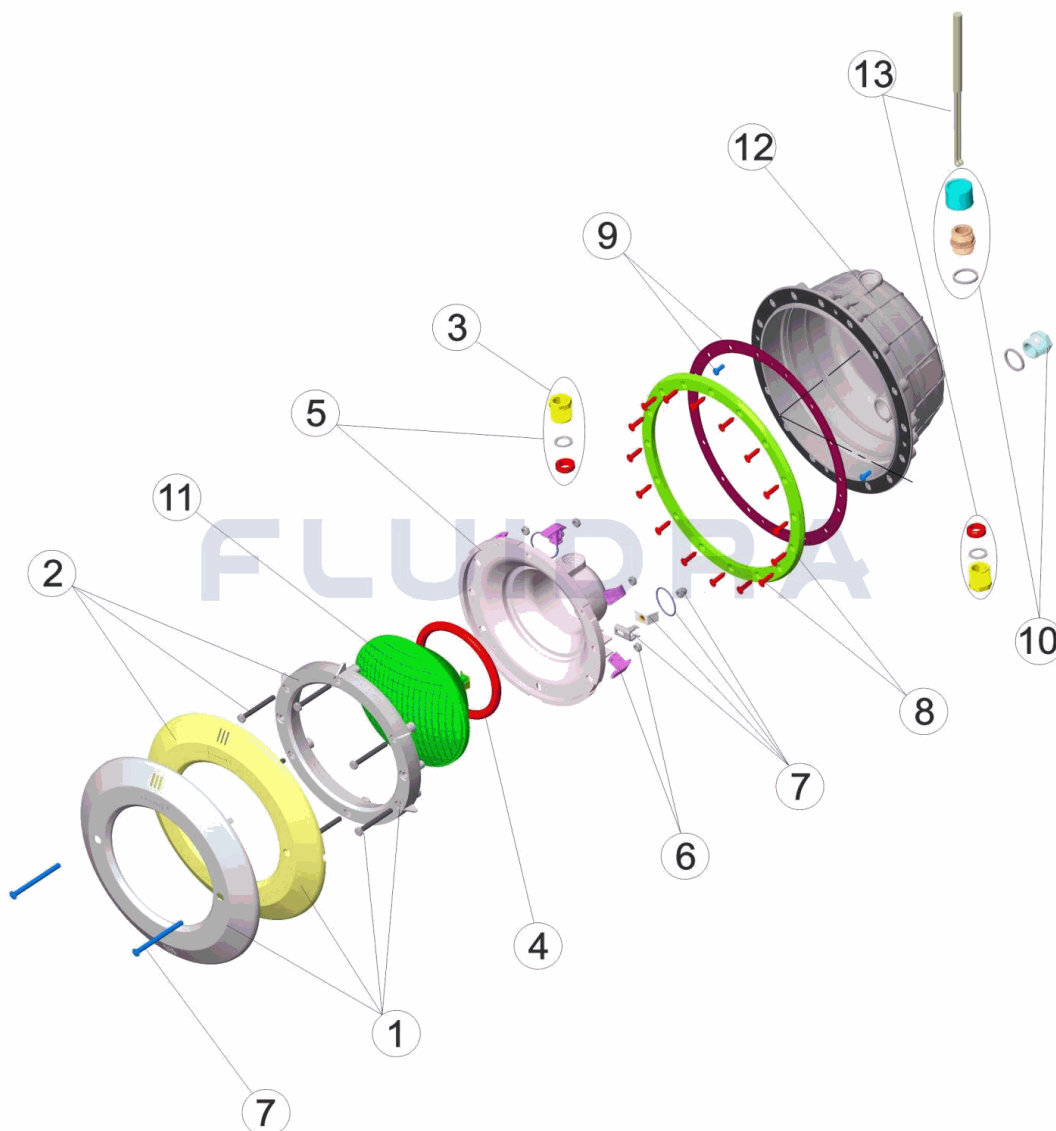

CODICE 07855, 07856, 21080

DESCRIZIONE: PROIETTORE PP. PLACCA INOX, BIANCA E PARKER CAVO

ITALIANO

POS	CODICE	DESCRIZIONE	QUANTITA'	POS	CODICE	DESCRIZIONE	QUANTITA'
1	* 4403010301	FLANGIA INOX FARO		8	* 4403012416	COPRIFLANGIA FARO P.F. PARKER	
2	* 4403010302	FLANGIA BIANCA FARO		9	4403012412	GUARNIZIONE ADESIVA FARO	
3	4403010312	PRESSACAVI M-25		10	4403010313	PRESSACAVI CORPO M-25	
4	4403010304	O-RING FARO		11	4403010058	LAMPADINA	
5	4403010305	COPPA FARO		12	* 07856R0200	NICHIA BIMATERIALE A FILETTO METRICC	
6	4403010306	CLIP FISSAGGIO FARO		12	* 21079R0001	NICCHIA PROIETTORE STD M-25 PIS.	
7	4403015002	KIT FISSAGGIO PROIETTORE JELLY STD. A2		13	4403010314	CABLE PROJECTEUR M-25	
8	* 4403012411	COPRIFLANGIA FARO P.F.