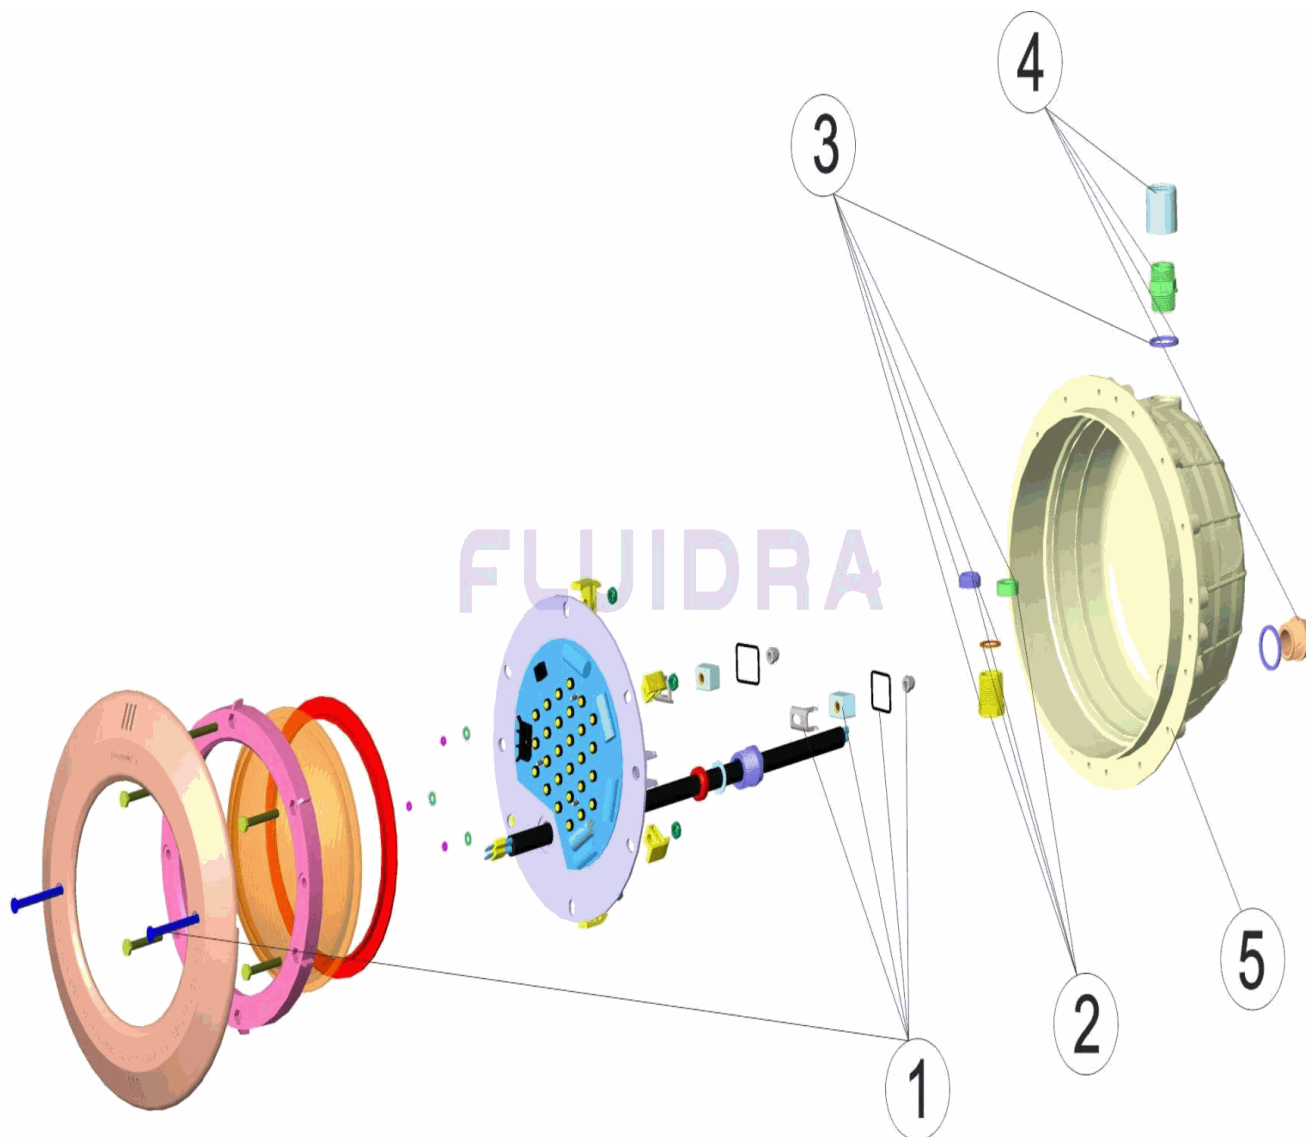

CODICE 27820, 27900

DESCRIZIONE: **PROIETTORE STANDARD LEDS/PH/PLACCA BIANCA**

ITALIANO

POS	CODICE	DESCRIZIONE	QUANTITA'	POS	CODICE	DESCRIZIONE	QUANTITA'
1	4403015002	KIT FISSAGGIO PROIETTORE JELLY STD. A2		4	* 4403010313	PRESSACAVI CORPO M-25	
2	* 4403010312	PRESSACAVI M-25		4	* 4403010310	PRESSACAVI CORPO	
3	* 4403011810	MANICOTTO CONVERSIONE M-25 PG16		5	* 07838R0006	NICCHIA PROIETTORE	
3	* 4403010308	PRESSACAVI