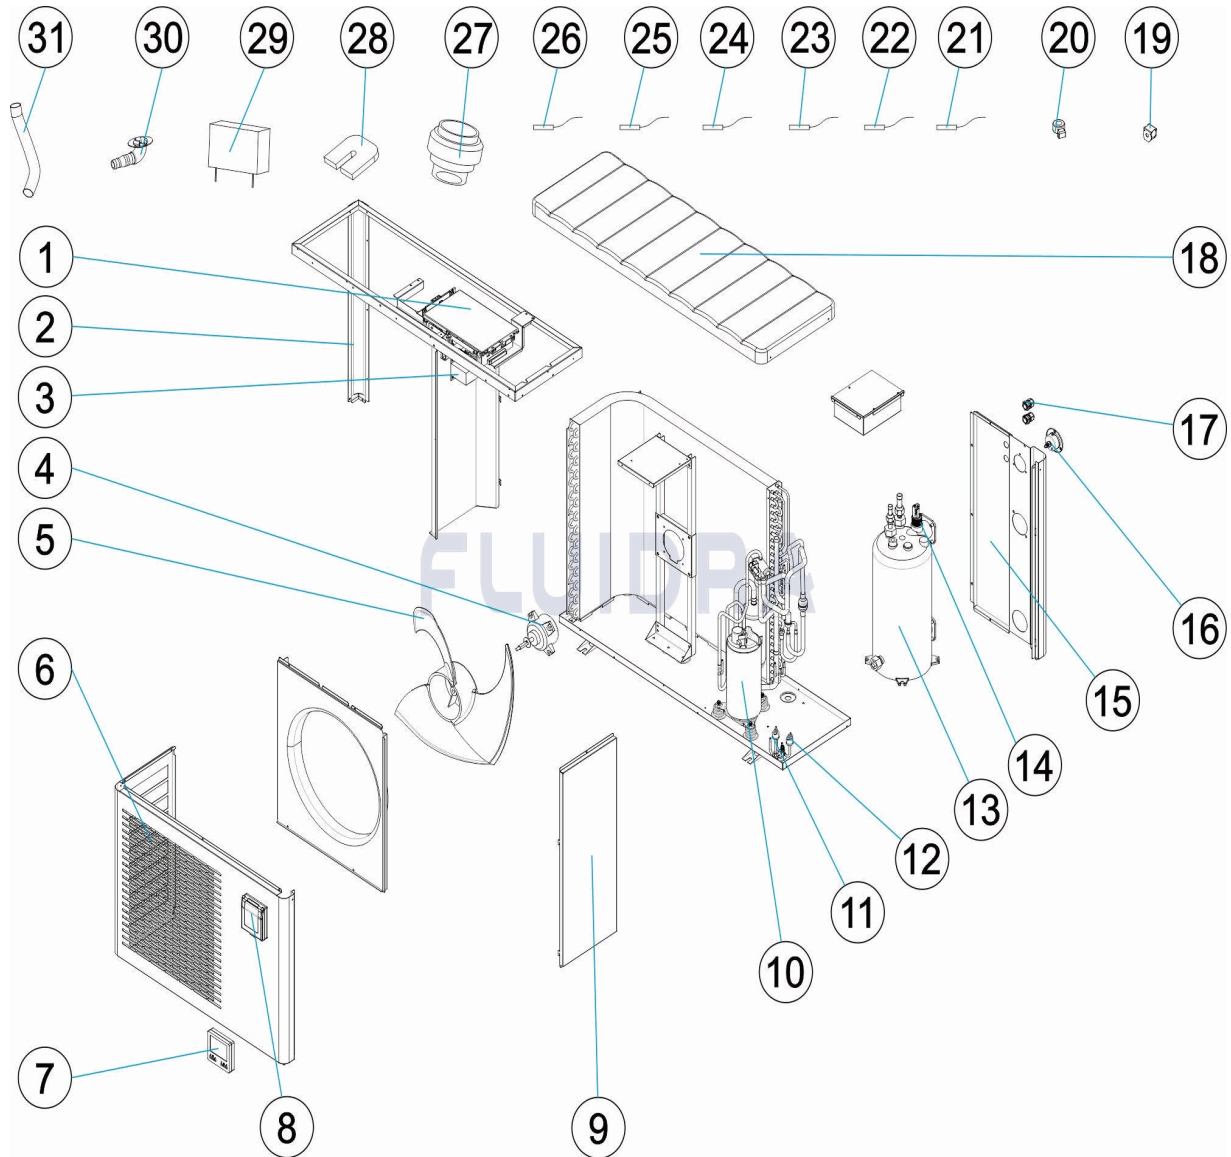

PARTS BREAKDOWN

REV.: 1

1647

DATE: 17/05/2022

SHEET: 1/3

CODE 75339, 75340

DESCRIPTION: HEAT PUMP VSN 15-20

ENGLISH

POS	CODE	DESCRIPTION	QUANTITY	POS	CODE	DESCRIPTION	QUANTITY
1	75339R0021	PC BOARD		11	75336R0007	LOW PRESSURE SWITCH	
2	75336R0017	PILLAR		12	75336R0008	HIGH PRESSURE SWITCH	
3	75339R0016	REACTOR		13	* 75339R0006	TITANIUM HEAT EXCHANGER	
4	* 75336R0015	FAN MOTOR		13	* 75340R0006	TITANIUM HEAT EXCHANGER	
4	* 75340R0015	FAN MOTOR		14	75336R0005	WATER FLOW SWITCH	
5	* 75313R0014	FAN BLADE		15	* 75339R0004	BACK PANEL	
5	* 75340R0014	FAN BLADE		15	* 75340R0004	BACK PANEL	
6	* 75339R0013	FRONT PANEL		16	75311R0003	PRESSURE GAUGE	
6	* 75340R0013	FRONT PANEL		17	75311R0002	CABLE GLANDS	
7	75311R0012	WATERPROOF CONTROLLER BOX		18	* 75339R0001	TOP COVER	
8	75336R0011	CONTROLLER		18	* 75340R0001	TOP COVER	
9	* 75336R0010	RIGHT PANEL		19	75336R0023	4-WAY VALVE COIL	
9	* 75340R0010	RIGHT PANEL		20	75336R0025	EEV COIL	

* SEE OBSERVATIONS SHEET