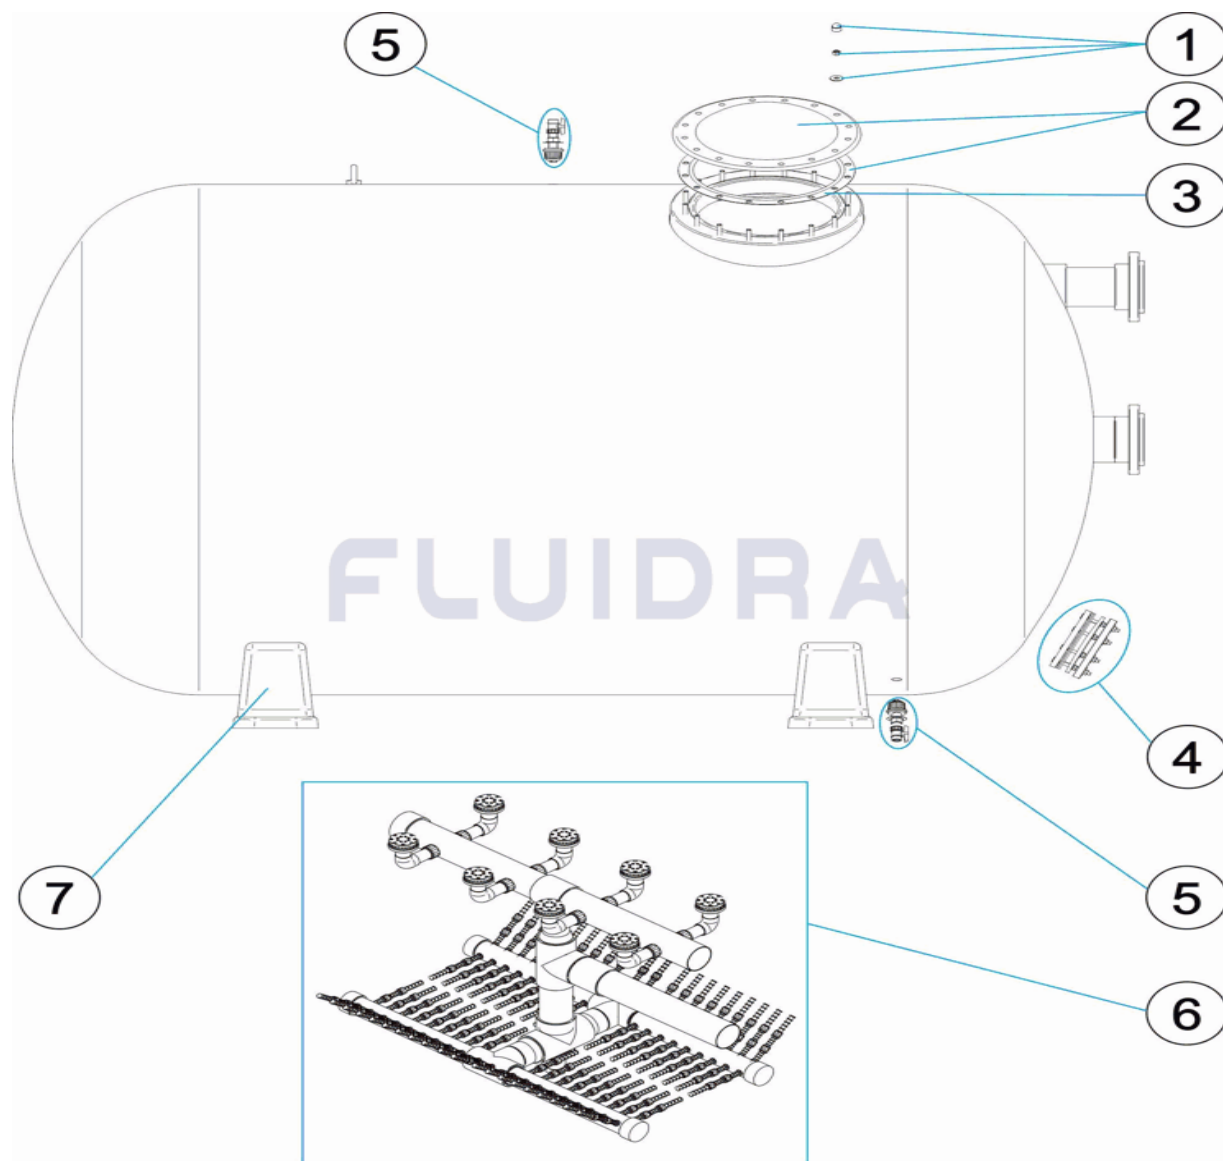

CODICE **24894**

DESCRIZIONE: **FILTRO RODAS D.1800 X 4500 2.5 BAR**

ITALIANO

POS	CODICE	DESCRIZIONE	QUANTITA'	POS	CODICE	DESCRIZIONE	QUANTITA'
1	4404260211	BULLONERIA COPERCHIO FILTRO	5	4404160227	SPURGO 3/4"		
2	4404160102	COPERCHIO FILTRO + GUARNIZIONE	6	* ON-DEMAND	CONSULTA IL TUO FORNITORE		
3	4404160101	O-RING COPERCHIO	7	4404160326	BASE FILTRO		
4	4404160230	SCARICO SABBIA 140