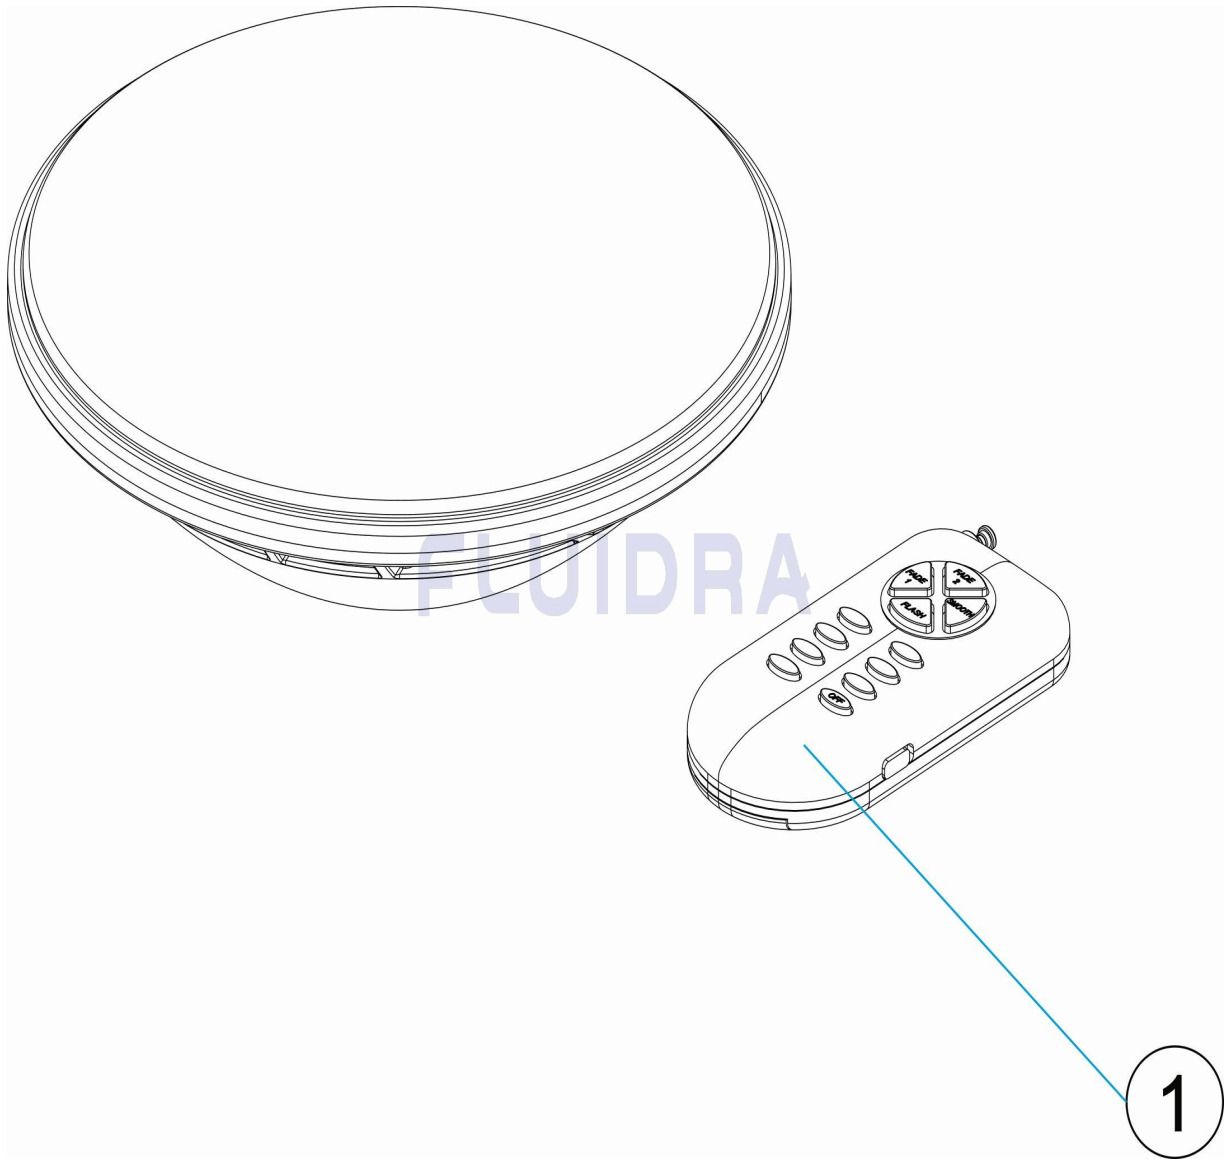

# PARTS BREAKDOWN

REV.: 1

1549

DATE: 08/04/2022

SHEET: 3/6

CODE 71740

DESCRIPTION: LAMP P56 LC RGB EAS