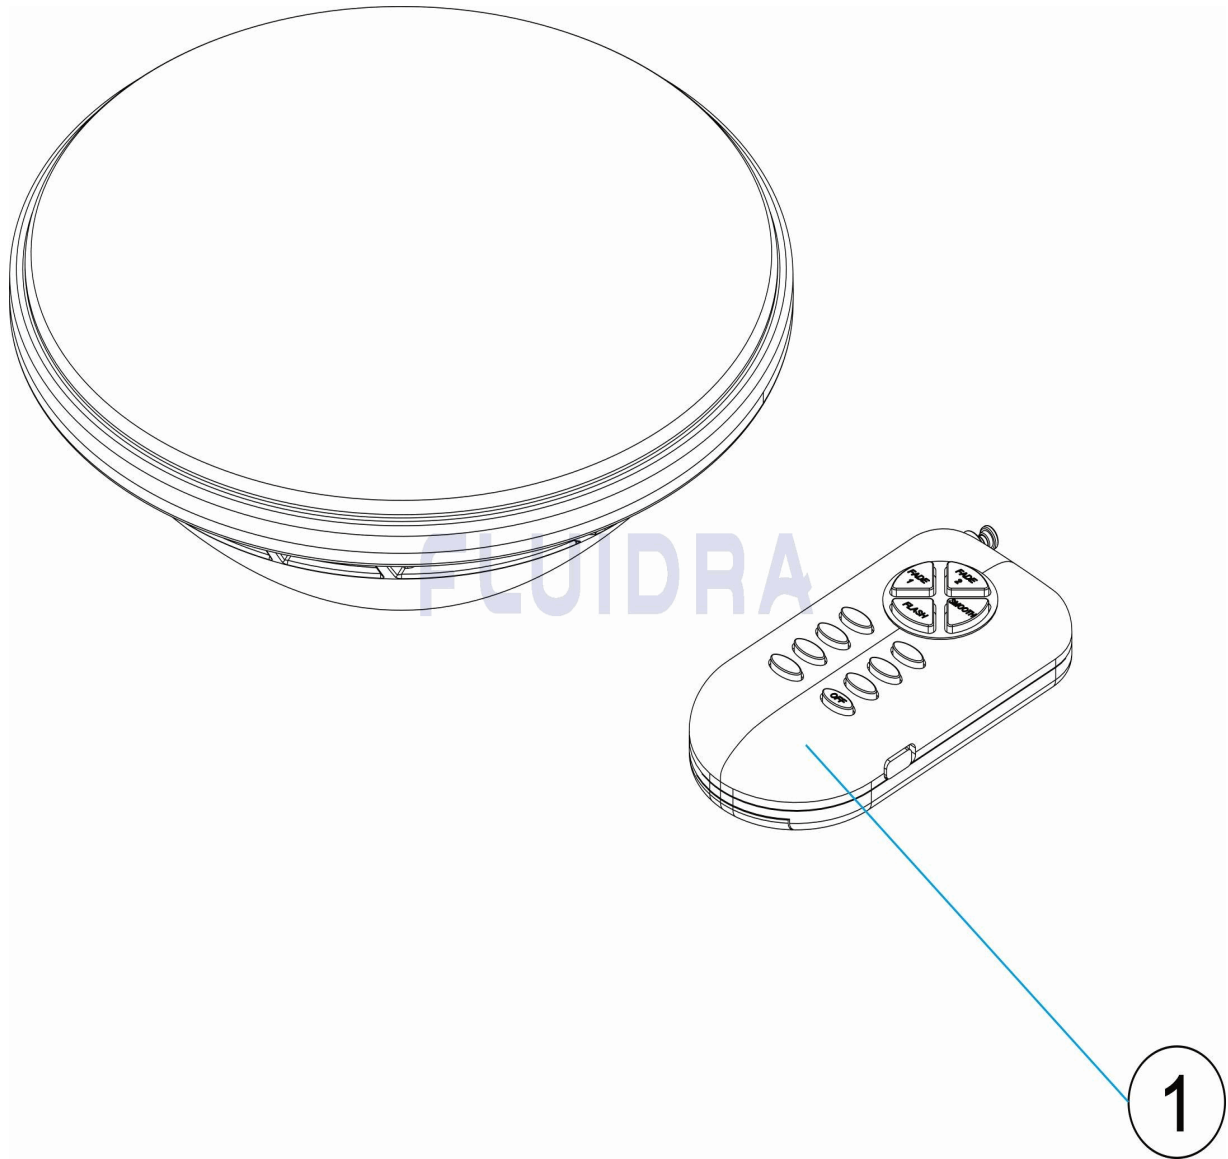

ESPLOSO

REV.: 1
DATA: 08/04/2022
PAG.: 4/6

1549

CODICE 71740

DESCRIZIONE: LAMPADA P56 LC RGB EAS

ITALIANO

POS	CODICE	DESCRIZIONE	QUANTITA'	POS	CODICE	DESCRIZIONE	QUANTITA'
1	75828	REMOTE CONTROL