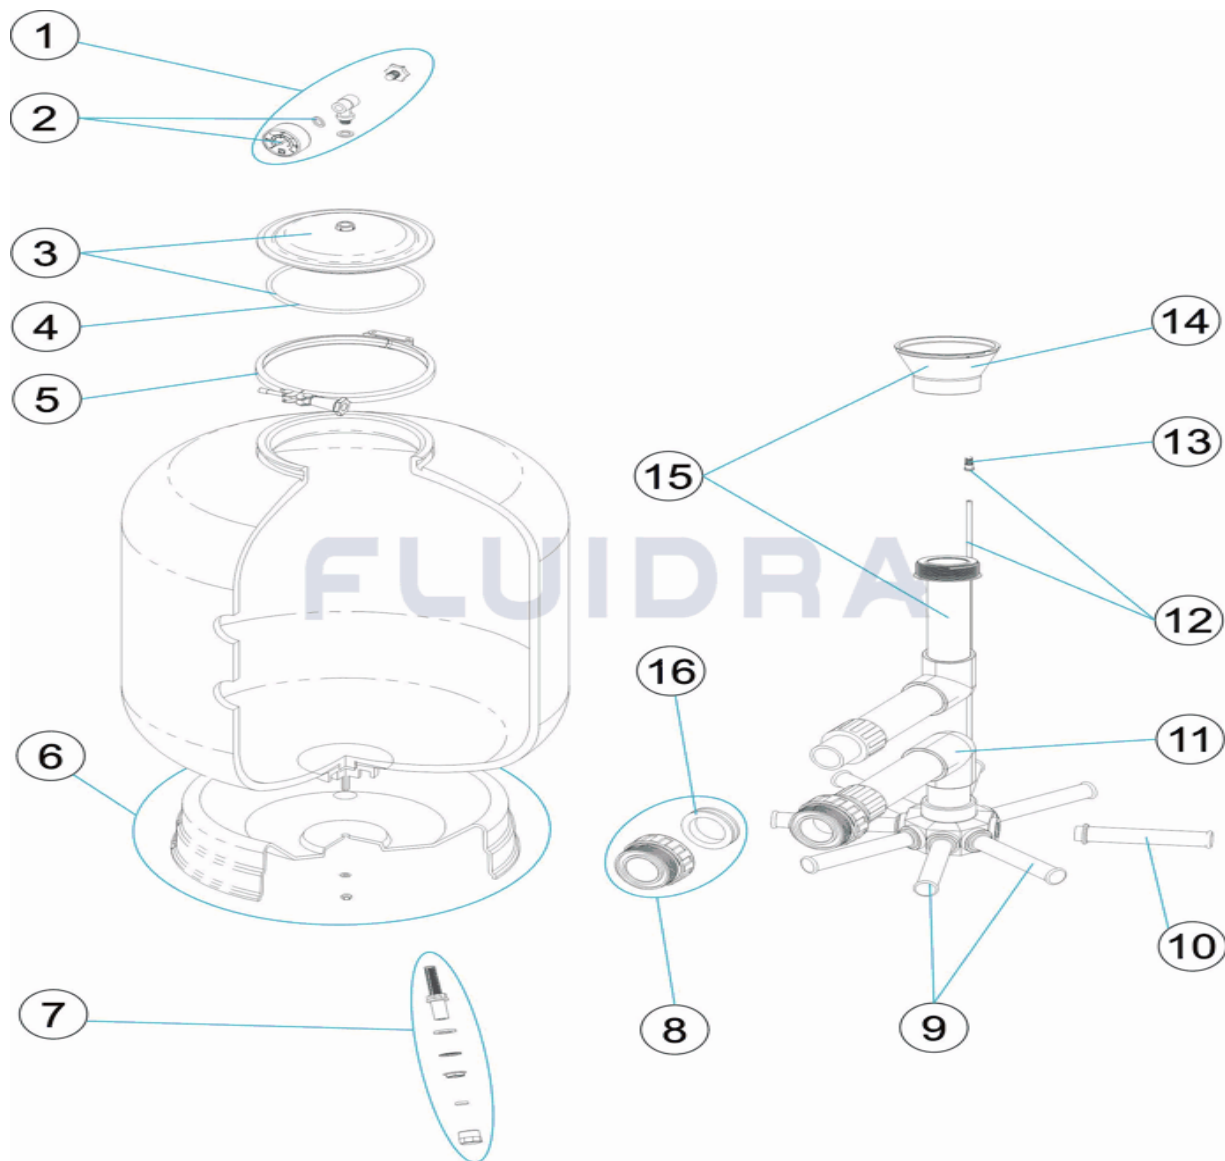

CODICE **69243, 69244, 69245**

DESCRIZIONE: **FILTRI BWS2 400-500-600**

ITALIANO

POS	CODICE	DESCRIZIONE	QUANTITA'	POS	CODICE	DESCRIZIONE	QUANTITA'
1	4404080104	MANOMETRO COMPLETO		10	* 4404300917	CANDELOTTO COLLETTORE 1" 110 M "	
2	4404010103	MANOMETRO 1/8" 3 KG./C "		10	* 4404300915	CANDELOTTO COLLETTORE 1" 175 M "	
3	4404080102	COPERCHIO TRASPARENTE + ANELLO		10	* 4404300916	CANDELOTTO COLLETTORE 1" 225 M "	
4	4404080101	O-RING COPERCHIO		11	* 4404010055	KIT COLLETTORE D. 400	
5	4404080103	ANELLO CHIUSURA 203 NERO		11	* 4404010056	KIT COLLETTORE D. 500	
6	* 4404010353	BASE FILTRO D 400		11	* 4404010057	KIT COLLETTORE D. 600	
6	* 4404010051	BASE FILTRO D 600		12	4404301003	SPURGO ARIA + TUBO L=670	
6	* 4404010354	BASE FILTRO D 500		13	4404040108	SFIATO ARIA	
7	4404070105	DIFFUSORE SCARICO 3/8"		14	4404301004	CONO DIFFUSORE D. 50	
8	4404020103	RACCORDO 1 1/2' + GUAR. CONCAVA		15	* 4404010052	RACCORDO DIFFUSORE D. 400	
9	* 4404010025	GRUPPO CANDELOTTO COLLETTORE D. 4		15	* 4404010053	RACCORDO DIFFUSORE D. 500	
9	* 4404010026	GRUPPO CANDELOTTO COLLETTORE		15	* 4404010054	RACCORDO DIFFUSORE D. 600	
9	* 4404010027	GRUPPO CANDELOTTO COLLETTORE D. 6		16	4404020112	GUARNIZIONI CONCAVA 1 1/2"