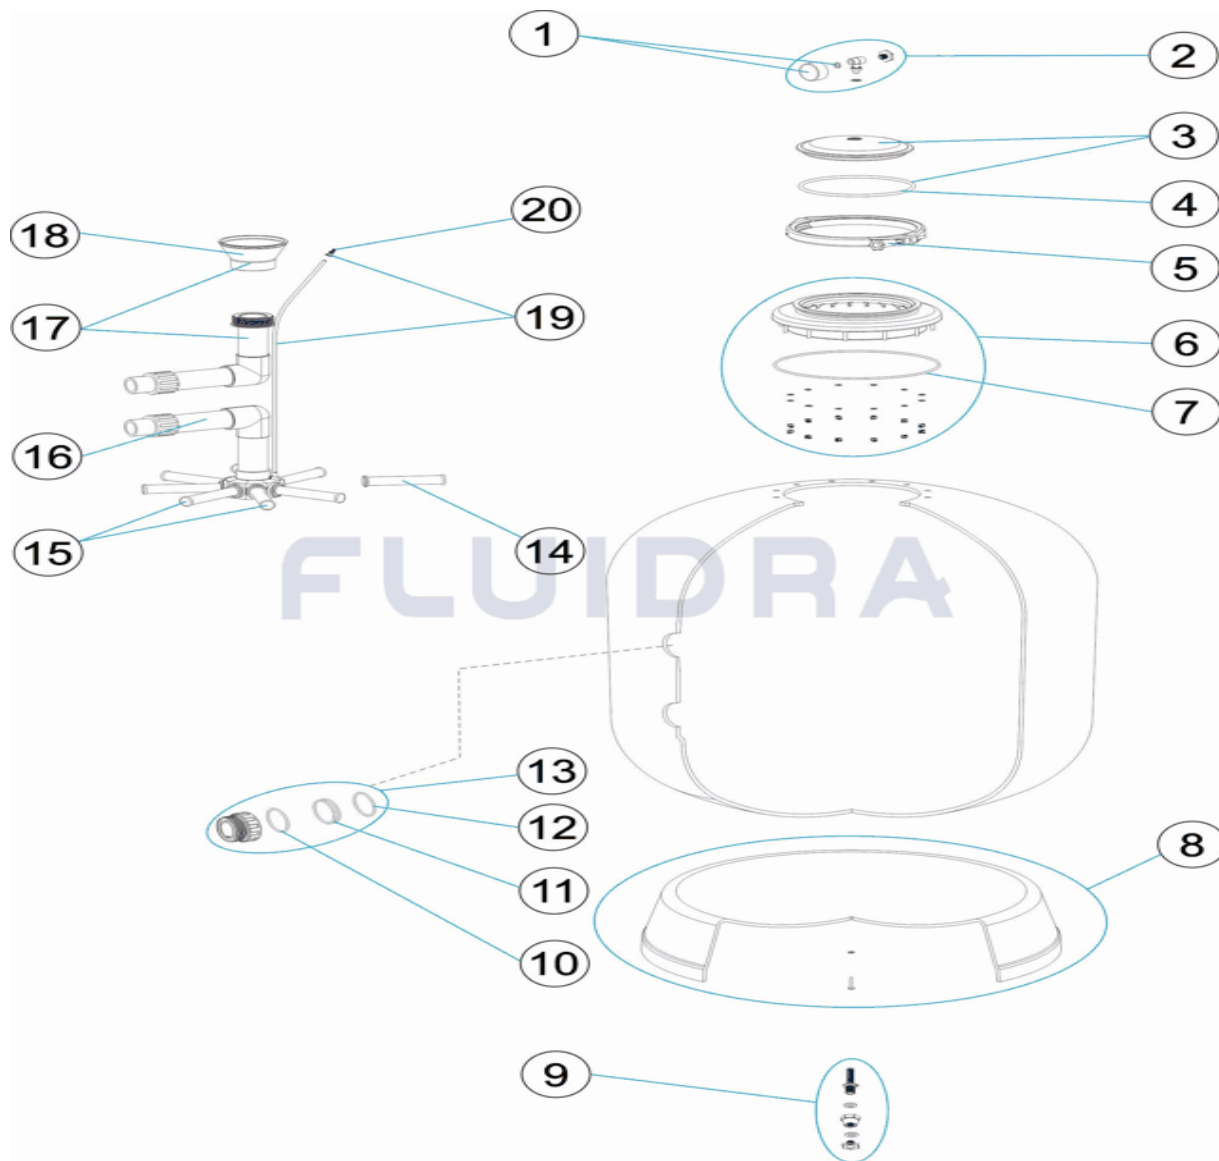

CODICE **69246, 69247**

DESCRIZIONE: **FILTRI BWS2 750-900**

ITALIANO

POS	CODICE	DESCRIZIONE	QUANTITA'	POS	CODICE	DESCRIZIONE	QUANTITA'
1	4404010103	MANOMETRO 1/8" 3 KG./C "		13	4404040161	RACCORDO 2" + GUARNIZIONE	
2	4404080104	MANOMETRO COMPLETO		14	* 4404300916	CANDELOTTO COLLECTORE 1" 225 M "	
3	4404080102	COPERCHIO TRASPARENTE + ANELLO		14	* 4404290109	CANDELOTTO 1" 265 M/M "	
4	4404080101	O-RING COPERCHIO		15	* 4404010028	GRUPPO CANDELOTTO COLLECTORE D. 6	
5	4404040000	GRUPPO FASCETTA		15	* 4404010048	GRUPPO CANDELOTTO COLLECTORE D. 7	
6	4405040405	KIT FLANGIA COPERCHIO		16	* 4404010333	KIT COLLETTORE D. 750	
7	4404020116	O-RING 255X4		16	* 4404010334	KIT COLLETTORE D. 900	
8	* 4404300924	BASE FILTRO D 750		17	* 4404010335	RACCORDO DIFFUSORE D. 750	
8	* 4404010240	BASE FILTRO D. 900		17	* 4404010342	RACCORDO DIFFUSORE D. 900	
9	4404010108	SCARICO ACQUA 3/8"		18	4404300910	CONO DIFFUSORE D. 63	
10	4404040107	O-RING D 65X6		19	4404300707	TUBO RIGIDO L-845	
11	4404020034	GUARNIZIONI CONCAVA 2"		20	4404040108	SFIATO ARIA	
12	4404040115	O-RING D 60X8					

* SI FACCIA RIFERIMENTO AL FOGLIO DELLE OSSERVAZIONI