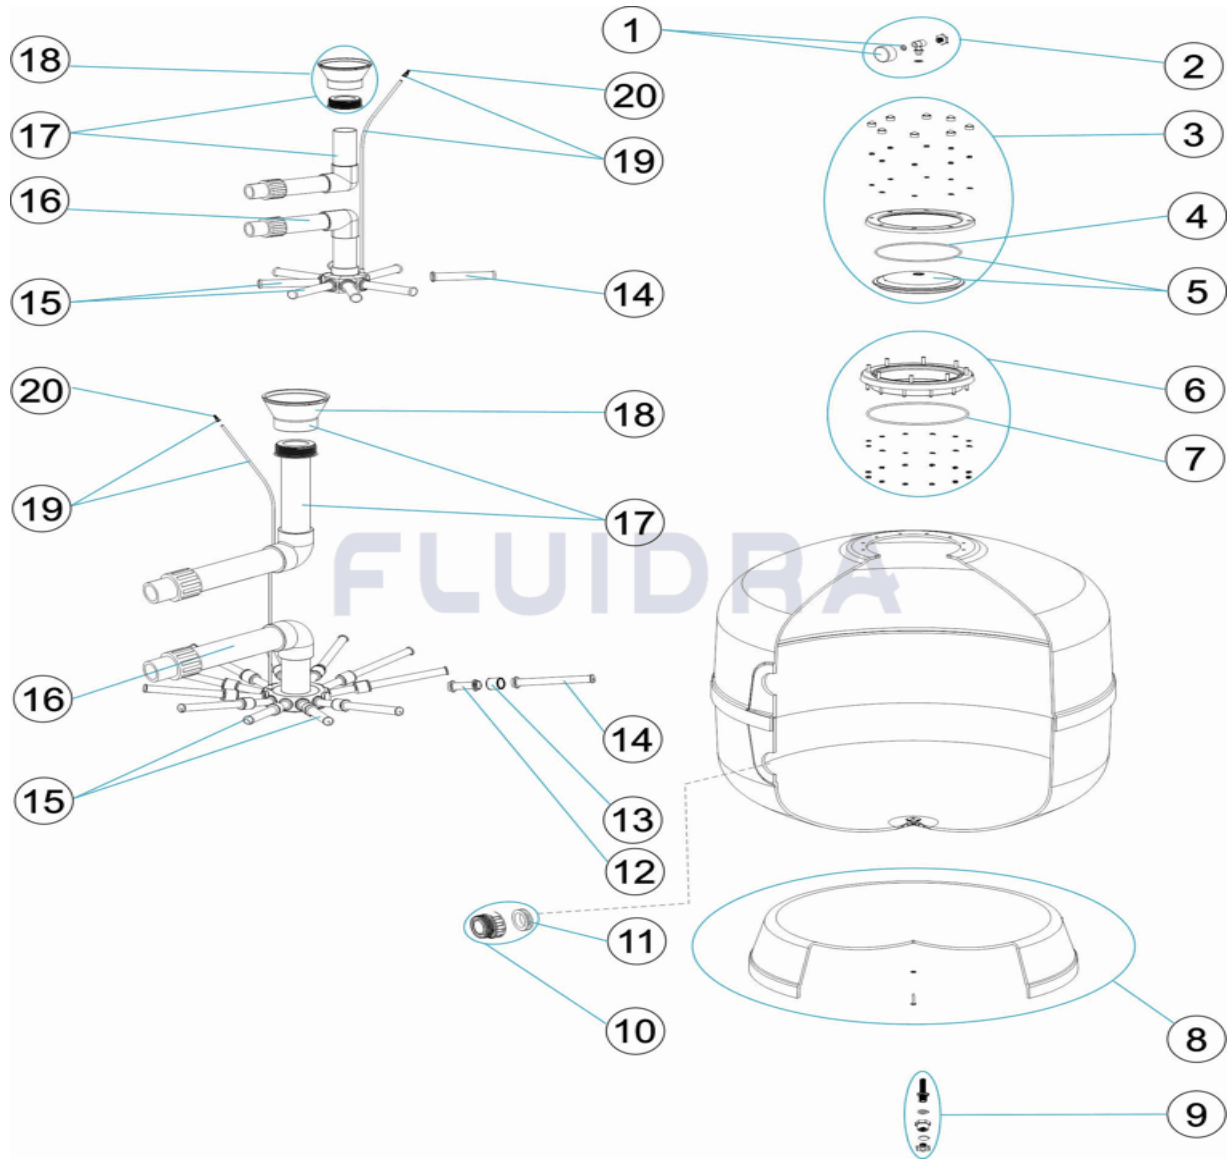

CODE **07672, 07673, 07674, 07675, 07676**

DESCRIPTION: **FILTRES PRANA COUVERCLE VIS**

CODE 07672, 07673, 07674, 07675, 07676

DESCRIPTION: SCREW-TOP PRANA FILTER

**ENGLISH**

POS	CODE	DESCRIPTION	QUANTITY	POS	CODE	DESCRIPTION	QUANTITY
1	4404010103	PRESSURE GAUGE 1/8" 3 KG./C "		10	* 4404020013	2 1/2 FITTING + CONCAVE GASKET	
2	4404010104	FITTING 1 1/2" + O'RIN "		11	* 4404020112	CONCAVE GASKET 1 1/2"	
3	4404190325	KIT TRANSPARENT LID		11	* 4404020034	CONCAVE GASKET 2"	
4	4404260106	VALVE TOP RING FIXING GASKET		11	* 4404190112	CONCAVE GASKET 2 1/2"	
5	4404190303	TRANSPARENT LID D.220 + 'O' RING		12	* 4404260419	MANIFOLD ARM 1" 100 M "	
6	4404160809	20-SCREW NECK RING		13	* 4404260418	UNION 1"	
7	4404020116	O' RING 255X4		14	* 4404300916	MANIFOLD ARM 1" 225 M "	
8	* 4404010088	FILTER BASE D. 450		14	* 4404300915	MANIFOLD ARM 1" 175 M "	
8	* 4404010401	FILTER BASE D. 500		14	* 4404290109	COLLECTOR ARM 1" 265 M "	
8	* 4404010090	FILTER BASE D. 650		15	* 4404010026	MANIFOLD ARM ASSEMBLY	
8	* 4404010091	FILTER BASE D. 800		15	* 4404010027	MANIFOLD ARM ASSEMBLY D. 650	
8	* 4404010093	FILTER BASE D. 950		15	* 4404010048	MANIFOLD ARM ASSEMBLY D. 750	
9	4404010108	WATER PURGE 3/8"		15	* 4404260401	MANIFOLD ARM ASSEMBLY D. 950-1050	