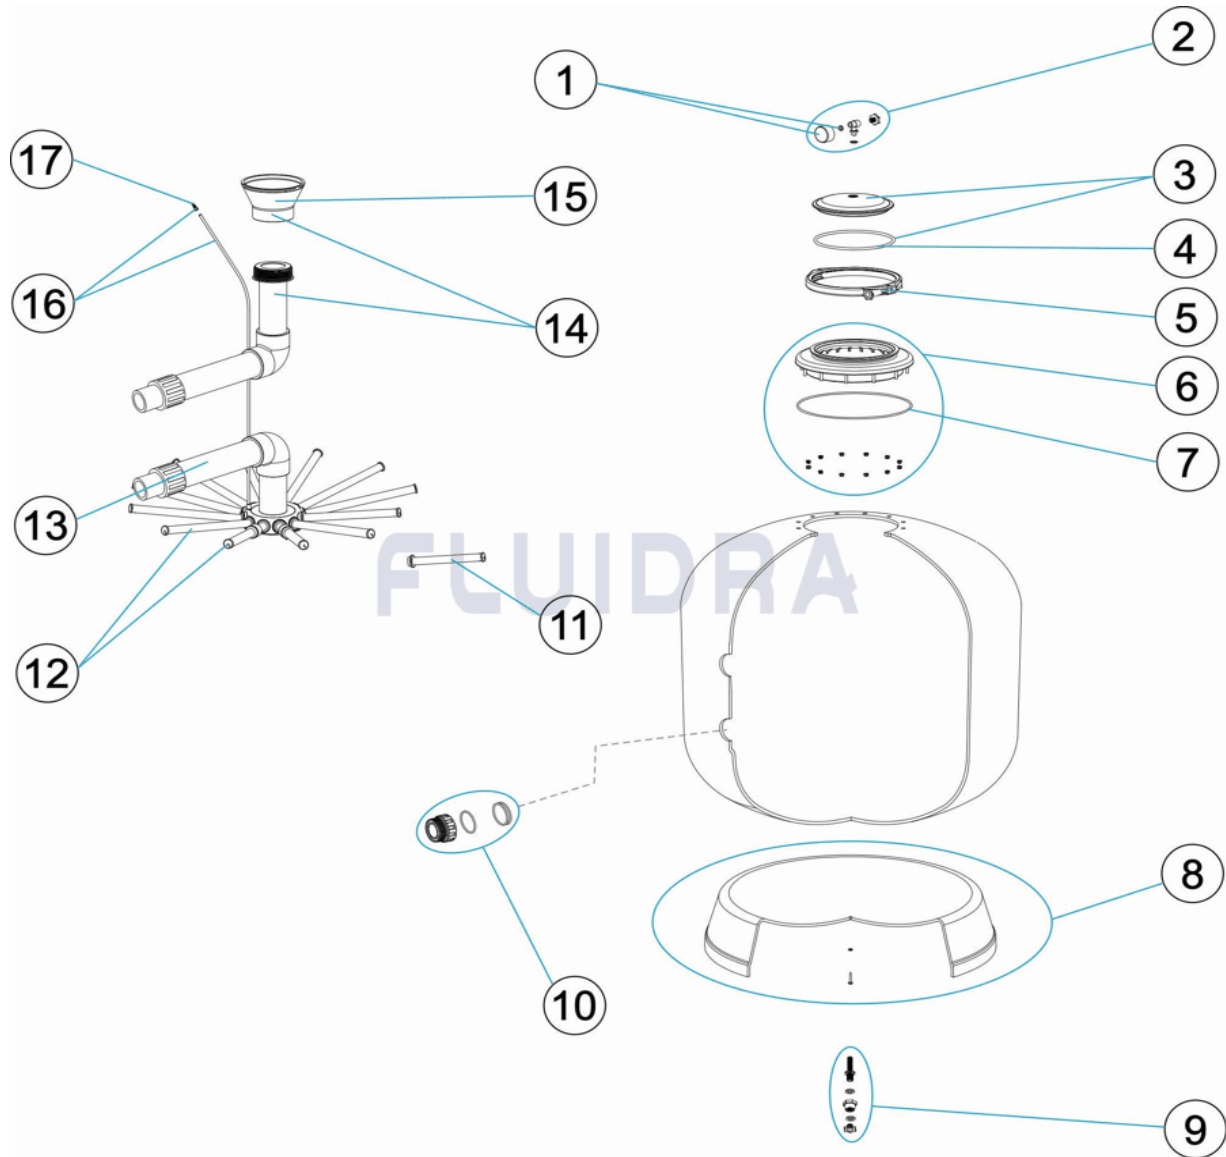

CODE **66241, 66242**

DESCRIPTION: **IVORY 750-900 FILTER**

ENGLISH

POS	CODE	DESCRIPTION	QUANTITY	POS	CODE	DESCRIPTION	QUANTITY
1	4404010103	PRESSURE GAUGE 1/8" 3 KG./C "		11	* 4404290109	COLLECTOR ARM 1" 265 M "	
2	4404080104	COMPLETE PRESSURE GAUGE UNIT		12	* 4404010028	MANIFOLD ARM ASSEMBLY D. 650	
3	4404080102	TRANSPARENT LID + GASKET		12	* 4404010048	MANIFOLD ARM ASSEMBLY D. 750	
4	4404080101	LID 'O' RING		13	* 4404010333	MANIFOLD ASSEMBLY D. 750	
5	4404040000	SET BAND		13	* 4404010334	MANIFOLD ASSEMBLY D. 900	
6	4405040405	SET FILTER RING		14	* 4404010335	DIFFUSER ASSEMBLY D. 750	
7	4404020116	O' RING 255X4		14	* 4404010342	DIFFUSER ASSEMBLY D. 900	
8	* 4404010167	FILTER BASE D. 750		15	4404300910	DIFFUSER CONE D. 63	
8	* 4404010093	FILTER BASE D. 950		16	* 4404301003	AIR PURGE + PIPE L=670	
9	4404010108	WATER PURGE 3/8"		16	* 4404300707	RIGID PIPE L-845	
10	4404020032	2" FITTING + CONCAVE GASKE "		17	4404040108	AIR PURGE	
11	* 4404300916	MANIFOLD ARM 1" 225 M "					