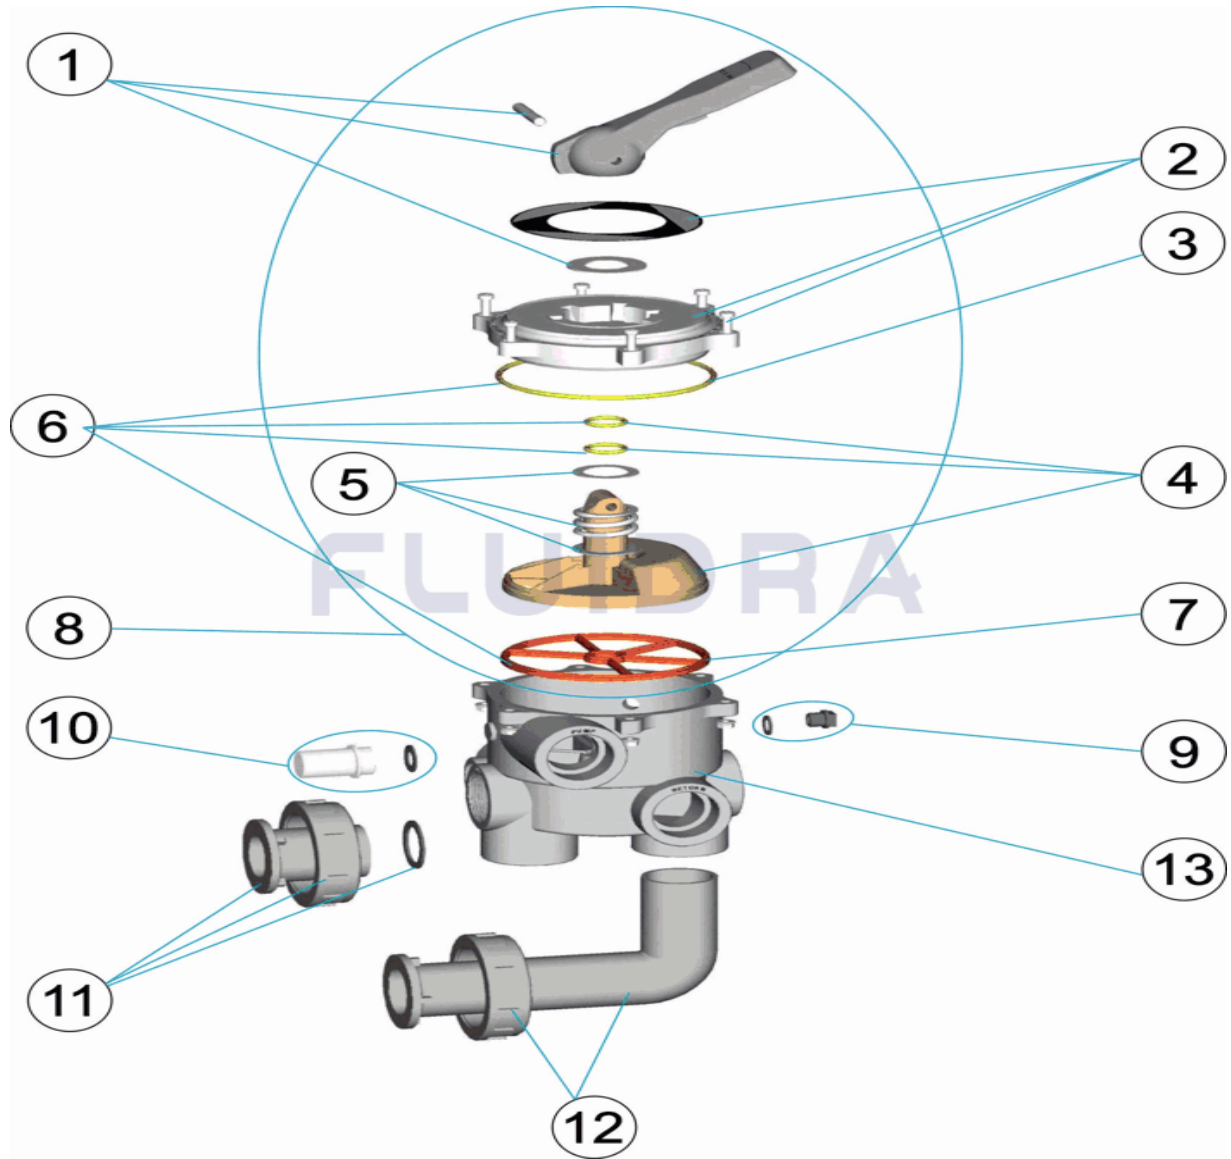

CODE **61395**

DESCRIPTION: **MULTIPORT VALVE 1 1/2"**

ENGLISH

POS	CODE	DESCRIPTION	QUANTITY	POS	CODE	DESCRIPTION	QUANTITY
1	4404120018	HANDLE 1 1/2" BLAC "		8	4404120112	TOP ASSEMBLY BLACK 1 1/2' MNB/N/A	
2	4404120088	COVERS SELECTOR VALVE 1 1/2"		9	4405010110	DRAIN PLUG "	
3	4404120023	1 1/2" LID 'O' RIN "		10	4404120108	VISOR WITH SEAL	
4	4404120106	DISTRIBUTOR WITH GASKETS 1 1/2'		11	4404120075	UNION BLACK 1 1/2"	
5	4404120105	SPRING WITH WASHERS		12	4404120076	ELBOW BLACK 1 1/2"	
6	4404120107	GASKETS NEW VALVE 1 1/2'		13	00598R0101	BLACK SELECTOR VALVE 1 1/2" POS. 3"	
7	4404120071	1 1/2" MULTIPORT VALVE GASKET