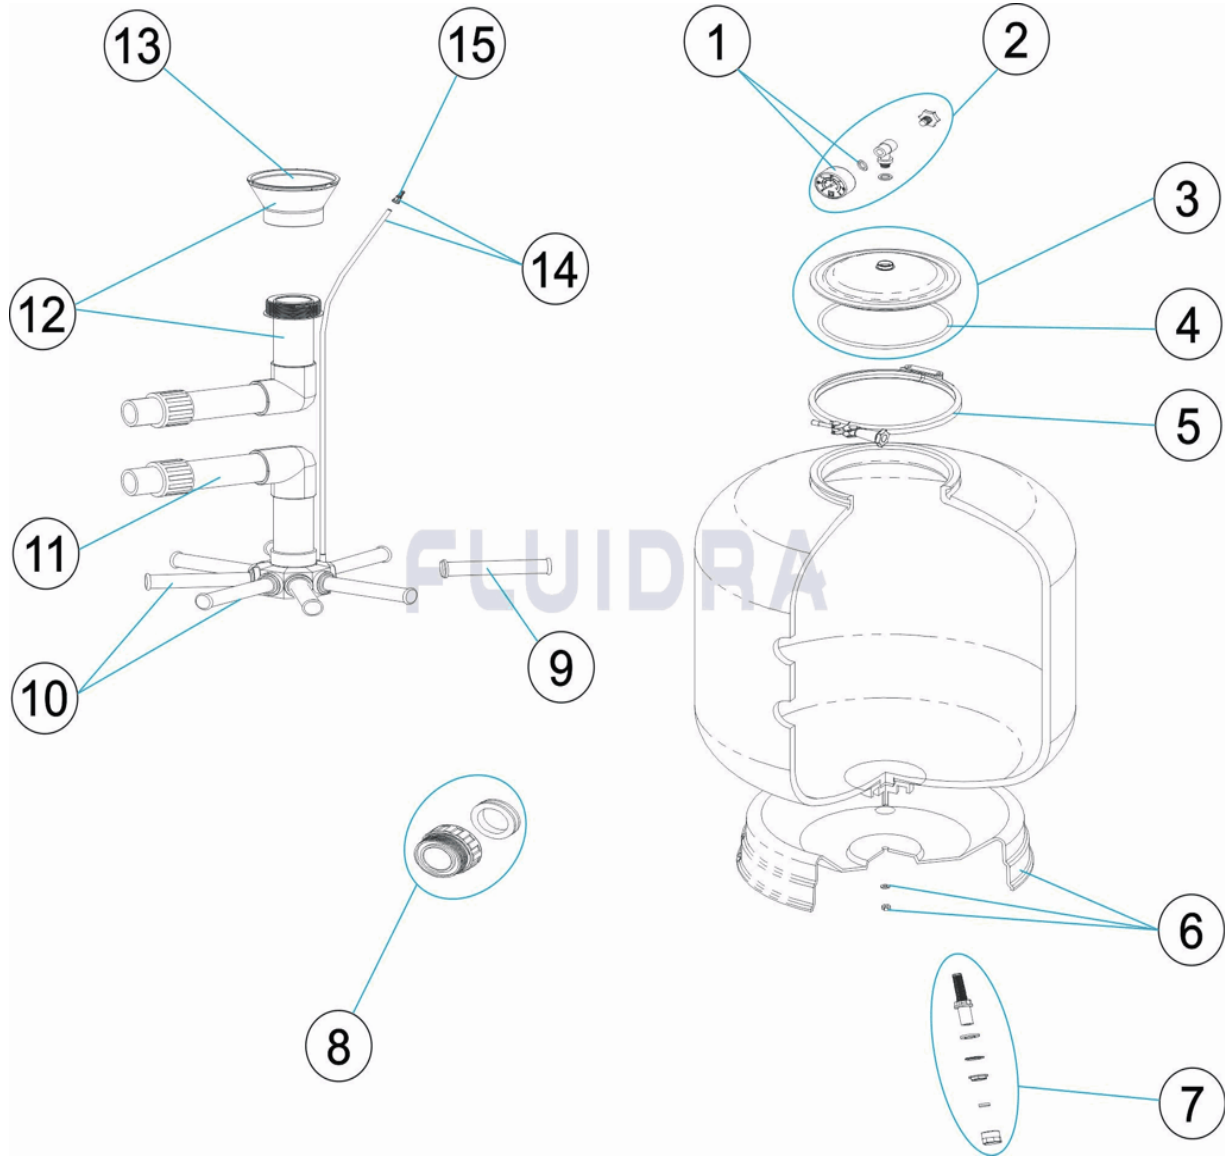

CODE **66238, 66239, 66240, 71134**

DESCRIPTION: **IVORY FILTER**

ENGLISH

POS	CODE	DESCRIPTION	QUANTITY	POS	CODE	DESCRIPTION	QUANTITY
1	4404010103	PRESSURE GAUGE 1/8" 3 KG./C "		9	* 4404300916	MANIFOLD ARM 1" 225 M "	
2	4404080104	COMPLETE PRESSURE GAUGE UNIT		10	* 4404010025	MANIFOLD ARM ASSEMBLY D. 400	
3	4404080102	TRANSPARENT LID + GASKET		10	* 4404010026	MANIFOLD ARM ASSEMBLY	
4	4404080101	LID 'O' RING		10	* 4404010027	MANIFOLD ARM ASSEMBLY D. 650	
5	4404080103	BLACK LOCKING FIXTURE 203		11	* 4404010398	MANIFOLD ASSEMBLY D. 400	
6	* 4404010340	FILTER BASE D. 400		11	* 4404010056	MANIFOLD ASSEMBLY D. 500	
6	* 4404010396	FILTER BASE D.500		11	* 4404010057	MANIFOLD ASSEMBLY D. 600	
6	* 4404010397	FILTER BASE D.600		11	* 4404010399	MANIFOLD ASSEMBLY D. 600	
7	4404070105	DRAINAGE STRAINER NOZZLE 3/8'		12	4404010052	DIFFUSER ASSEMBLY D. 400	
8	4404020103	1 1/2' FITTING + CONCAVE GASKET		13	4404301004	DIFFUSER CONE D. 50	
9	* 4404300917	MANIFOLD ARM 1" 110 M "		14	4404301003	AIR PURGE + PIPE L=670	
9	* 4404300915	MANIFOLD ARM 1" 175 M "		15	4404040108	AIR PURGE	