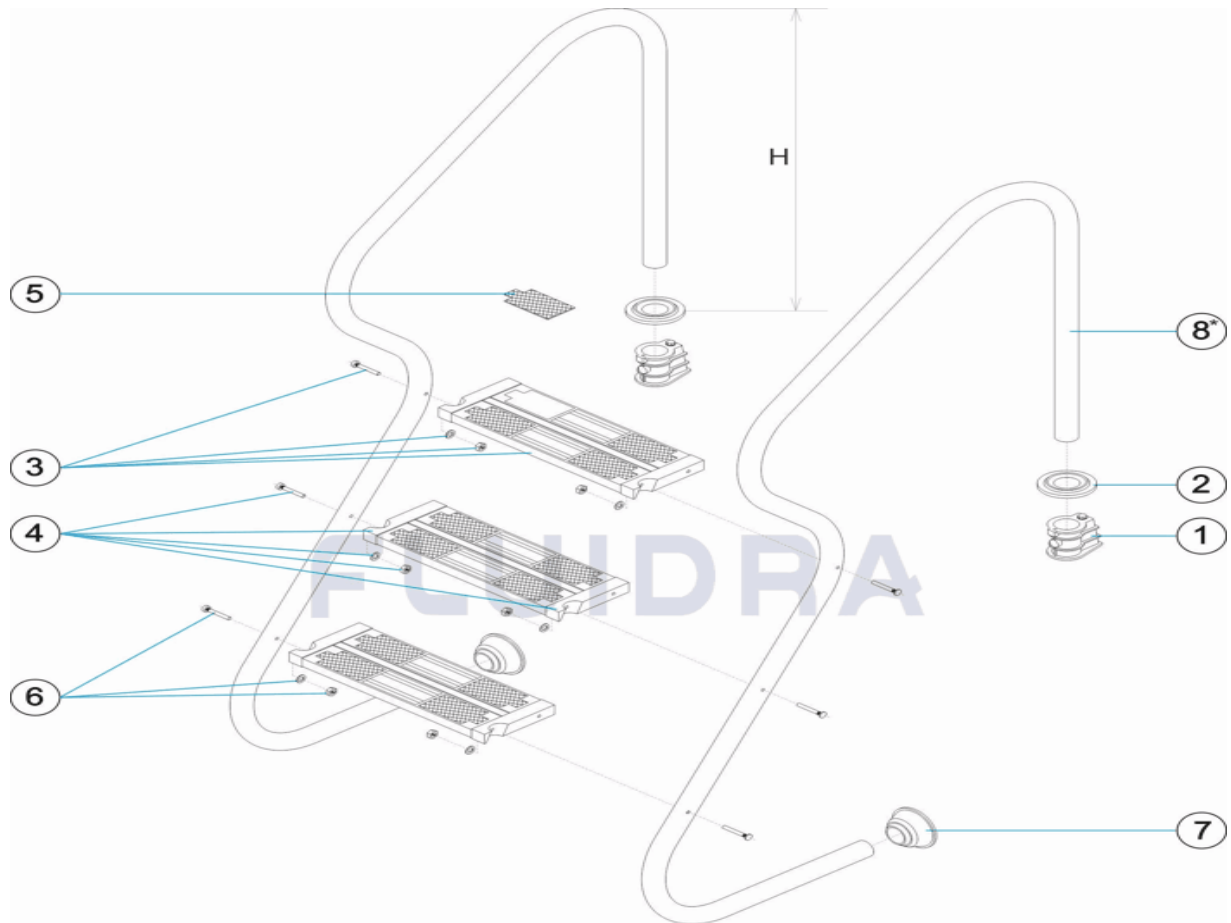

CODE **07782**DESCRIPTION: **EASY ACCESS LADDER 3 STEPS****OBSERVATIONS**

POS	CODE	OBSERVATIONS
8	* 07782R0300	FOR: MIRAR COMENTARIOS * / SEE COMMENTS *

CODICE 07782

DESCRIZIONE: SCALA MODELLO FACILE ACCESSO 3 SCALINI