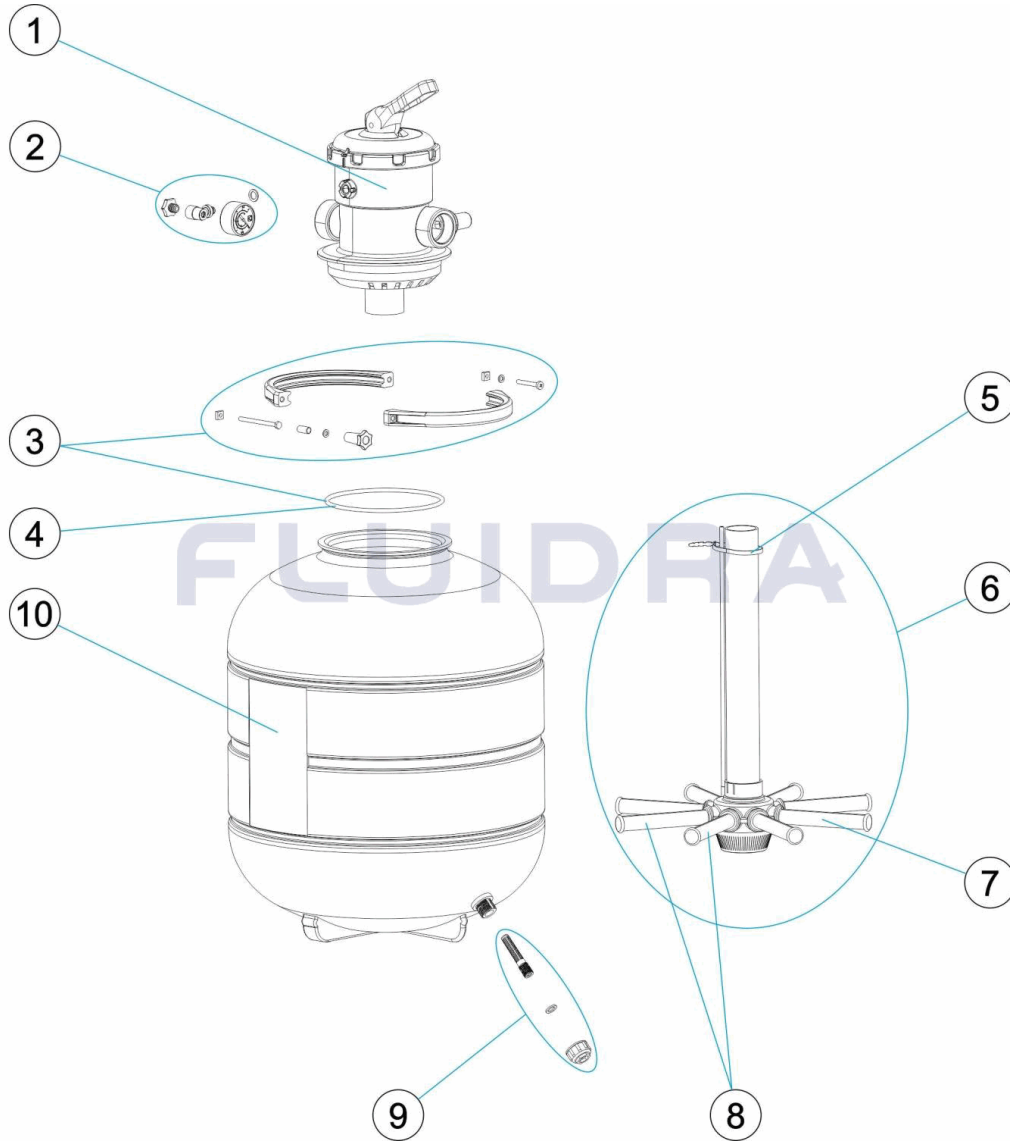

CODE **33814, 33815, 33816, 33817, 33818**

DESCRIPTION: **MILLENIUM TOP D. 380-430-480-560-660 FILTER**

ENGLISH

POS	CODE	DESCRIPTION	QUANTITY	POS	CODE	DESCRIPTION	QUANTITY
1	4404120002	BAYONETTE MULTIPORT VALVE		7	* 4404300120	MANIFOLD ARM 3/4" 160 M "	
2	4404220101	COMPLETE PRESSURE GAUGE UNIT		7	* 4404300712	MANIFOLD ARM 3/4" 225 M "	
3	4411020402	PLASTIC V-CLAMP SET		8	* 4404010073	MANIFOLD ARM ASSEMBLY D. 350	
4	4404080101	LID 'O' RING		8	* 4404010074	MANIFOLD ARM ASSEMBLY D. 450 - 500	
5	4404300110	FLANGE		8	* 4404010075	MANIFOLD ARM ASSEMBLY D. 600	
6	* 4404010283	MANIFOLD ASSEMBLY 15"		9	4404220103	SAND PURGE	
6	* 4404010284	MANIFOLD ASSEMBLY 17"		10	* 28304R0100-TZ	FILTER BODY D 380 TZ	
6	* 4404010285	MANIFOLD ASSEMBLY 19"		10	* 28303R0100-TZ	FILTER BODY D 430 TZ	
6	* 4404010286	MANIFOLD ASSEMBLY 22"		10	* 28302R0100-TZ	FILTER BODY D 480 TZ	
6	* 4404010287	MANIFOLD ASSEMBLY 26"		10	* 28301R0100-TZ	FILTER BODY D 560 TZ	
7	* 4404300119	MANIFOLD ARM 3/4" 110 M "		10	* 28300R0100-TZ	FILTER BODY D 660 TZ	