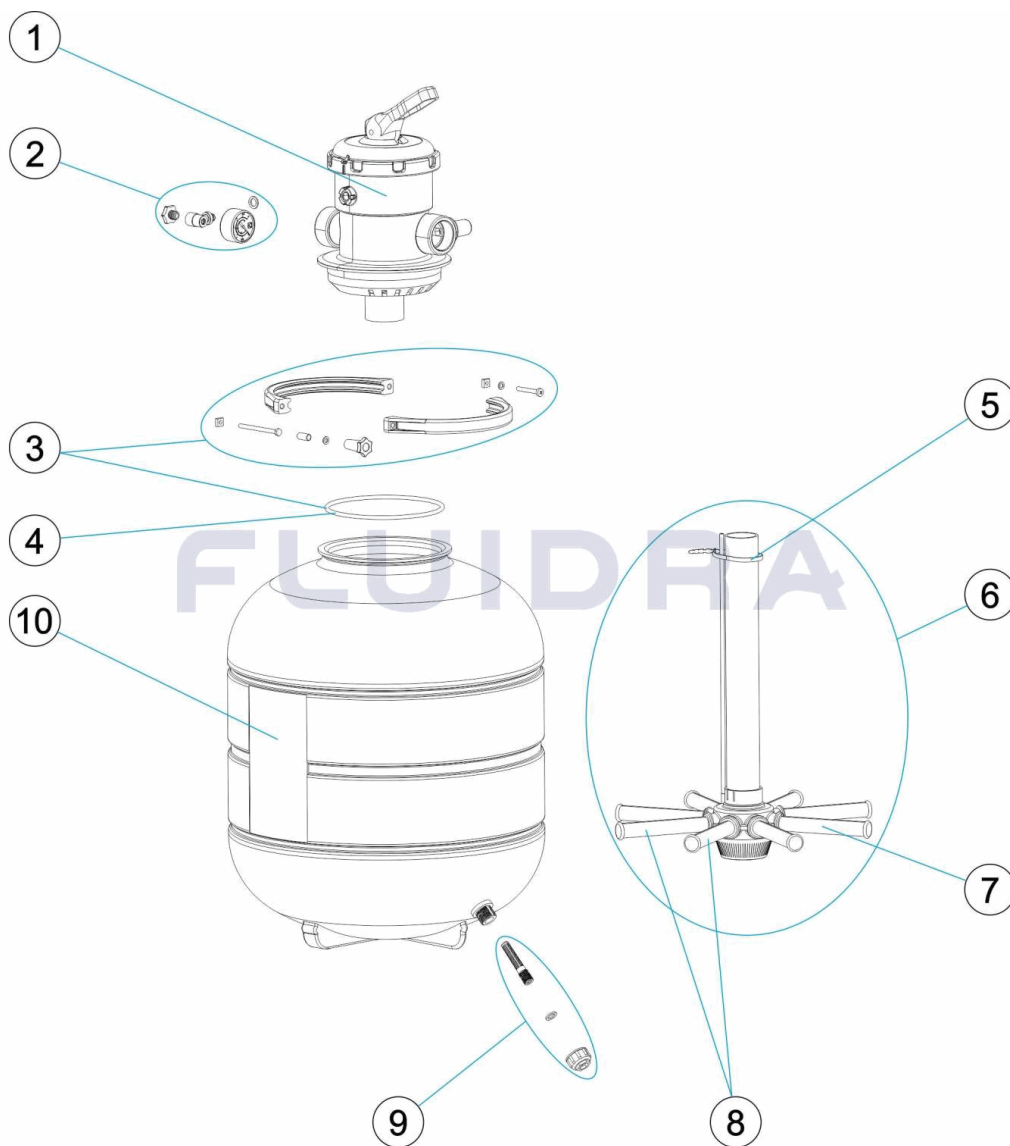

CODICE **33814, 33815, 33816, 33817, 33818**

DESCRIZIONE: **FILTRO MILLENIUM TOP D. 380-430-480-560-660**

ITALIANO

POS	CODICE	DESCRIZIONE	QUANTITA'	POS	CODICE	DESCRIZIONE	QUANTITA'
1	4404120002	VALVOLA TOP A 6 VIE		7	* 4404300120	CANDELOTTO COLLECTORE 3/4" 160M "	
2	4404220101	MANOMETRO COMPLETO		7	* 4404300712	CANDELOTTO COLLECTORE 3/4" 225M "	
3	4411020402	INSIEME FASCIA IN PLASTICA		8	* 4404010073	GRUPPO CANDELOTTO COLLECTORE D. :	
4	4404080101	O-RING COPERCHIO		8	* 4404010074	GRUPPO CANDELOTTO COLLECTORE D. :	
5	4404300110	FLANGIA		8	* 4404010075	GRUPPO CANDELOTTO COLLECTORE D. :	
6 *	4404010283	KIT COLLETTORE 15"		9	4404220103	SCARICO SABBIA	
6 *	4404010284	KIT COLLETTORE 17"		10	* 28304R0100-TZ	CORPO FILTRO D.380 TZ	
6 *	4404010285	KIT COLLETTORE 19"		10	* 28303R0100-TZ	CORPO FILTRO D.430 TZ	
6 *	4404010286	KIT COLLETTORE 22"		10	* 28302R0100-TZ	CORPO FILTRO D.480 TZ	
6 *	4404010287	KIT COLLETTORE 26"		10	* 28301R0100-TZ	CORPO FILTRO D.560 TZ	
7 *	4404300119	CANDELOTTO COLLECTORE 3/4" 110M "		10	* 28300R0100-TZ	CORPO FILTRO D.660 TZ