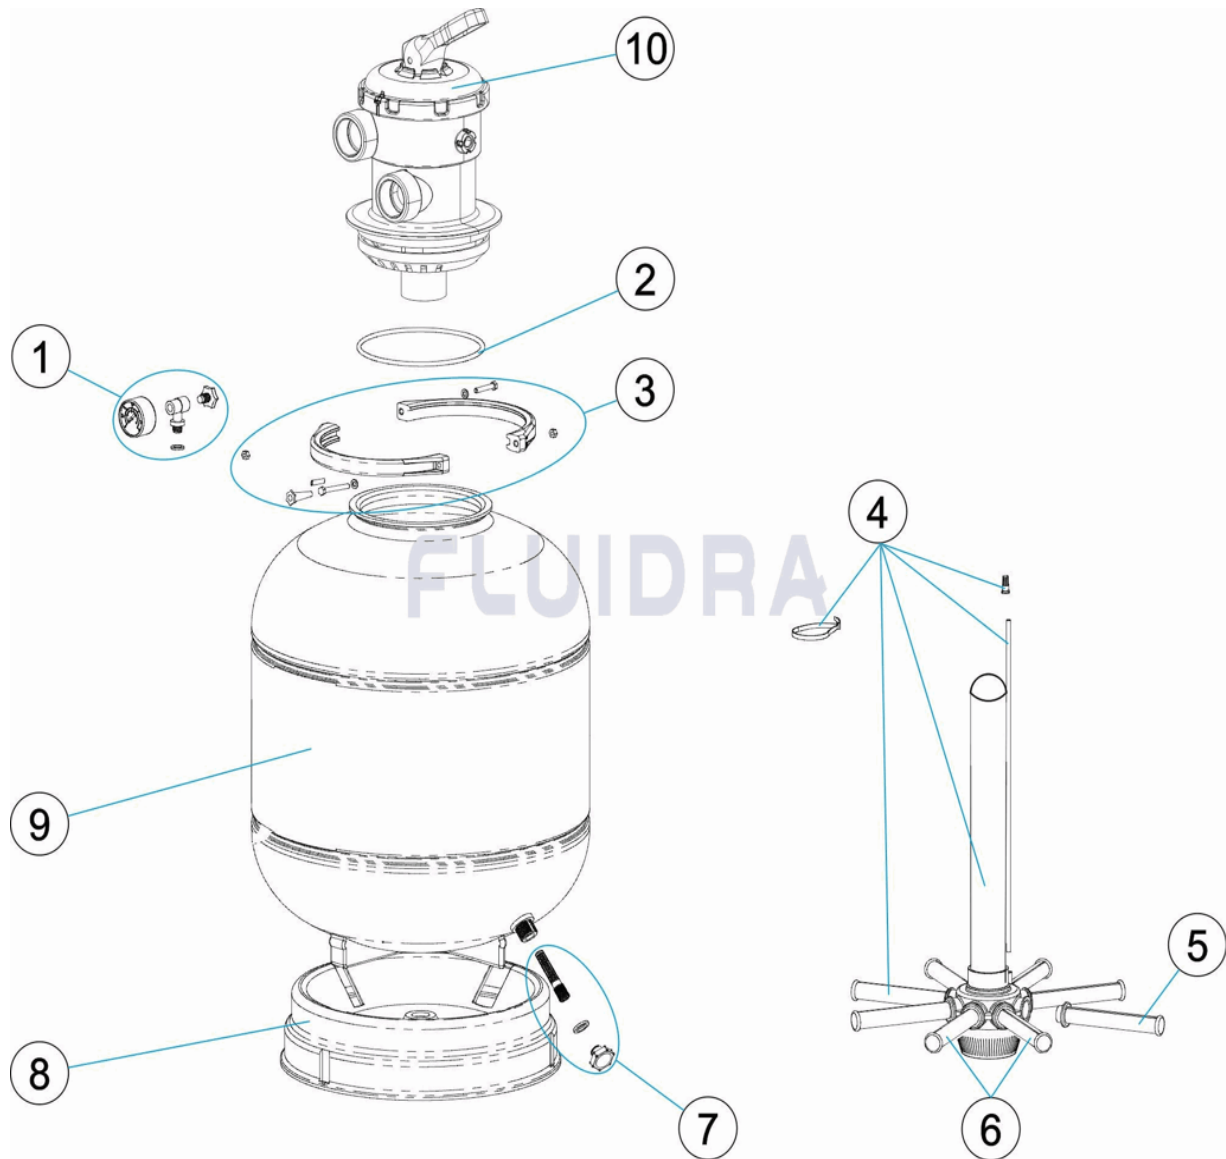

CODICE **FBT0400, FBT0500, FBT0600**

DESCRIZIONE: **FILTRO BRASIL FBT0400-0600**

ITALIANO

POS	CODICE	DESCRIZIONE	QUANTITA'	POS	CODICE	DESCRIZIONE	QUANTITA'
1	CE11020206	MANOMETRO COMPLETO		6	* CE04010074	GRUPPO CANDELOTTO COLLECTORE D. 4	
2	CE04080101	O-RING COPERCHIO		7	CE04250031	SCARICO SABBIA	
3	CE11020402	INSIEME FASCIA IN PLASTICA		8	* 33878R0001	BASE FILTRO 400/450	
4	* CE04250027	KIT COLLETTORE D. 400 TOP		8	* 33880R0001	BASE FILTRO D. 500/600	
4	* CE04250029	KIT COLLETTORE D. 500 TOP		9	* 33878R0300A	CORPO FILTRO D. 400	
4	* CE04250030	KIT COLLETTORE D. 600 TOP		9	* 33880R0300A	CORPO FILTRO D. 500	
5	* CE04300120	CANDELOTTO COLLECTORE 3/4" 160M "		9	* 33881R0300A	CORPO FILTRO D. 600	
5	* CE04300119	CANDELOTTO COLLECTORE 3/4" 110M "		10	MPV15/M2TN	VALVOLA TOP NERA A BAIONETTA A 6 VIE	
6	* CE04010073	GRUPPO CANDELOTTO COLLECTORE D. 4