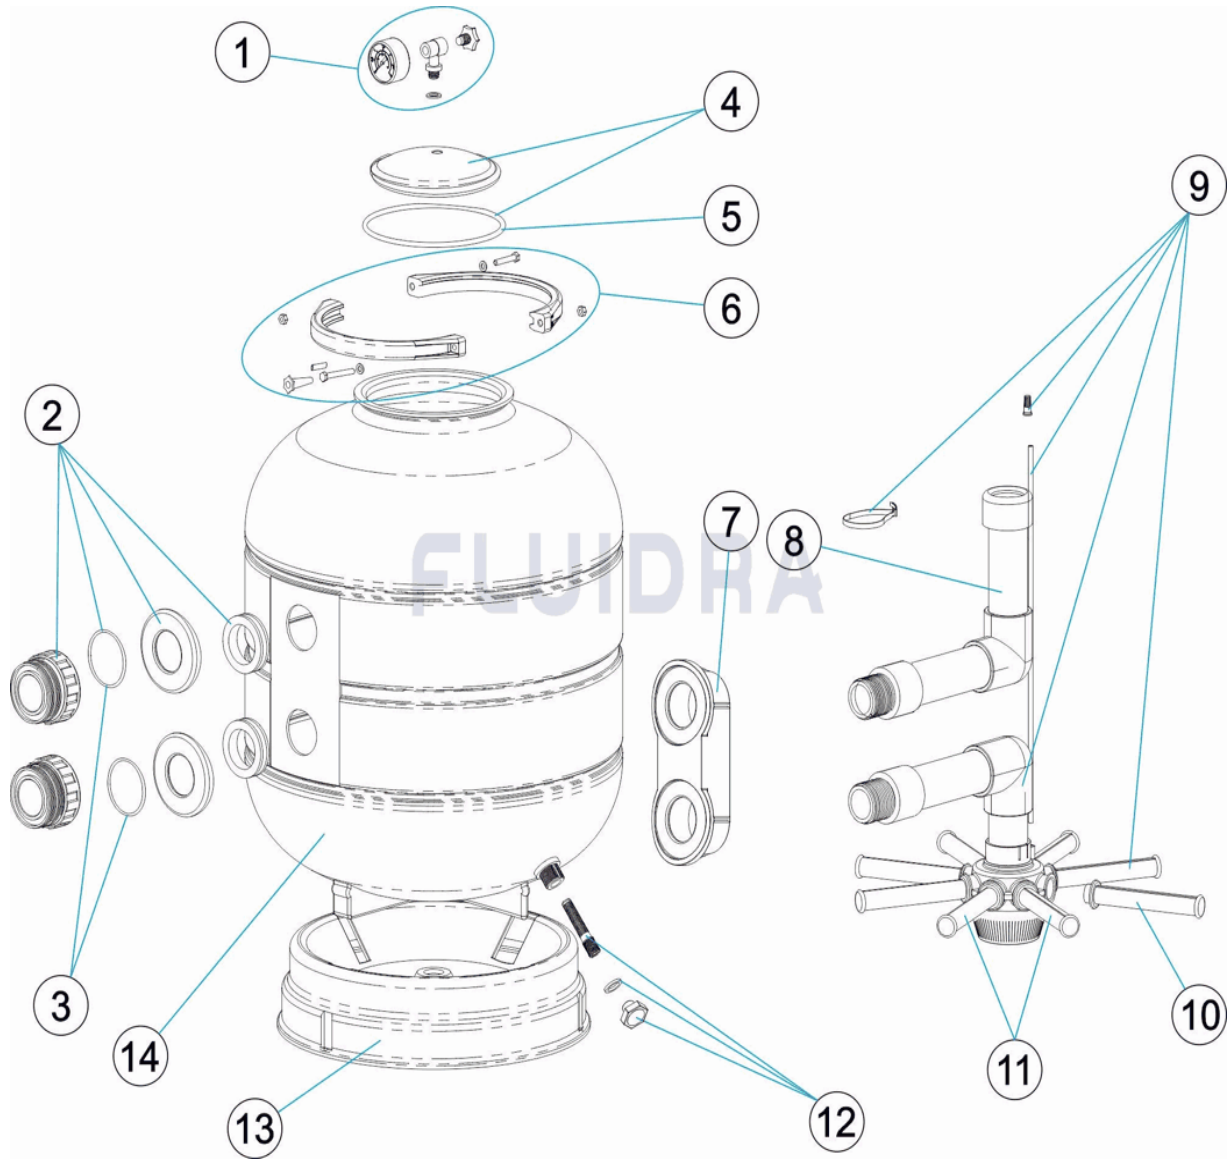

PARTS BREAKDOWN

REV.: 1
DATE: 03/06/2021
SHEET: 1/2

1110

CODE FBS0400, FBS0500, FBS0600

DESCRIPTION: BRASIL FBS0400-0600 FILTER

ENGLISH

POS	CODE	DESCRIPTION	QUANTITY	POS	CODE	DESCRIPTION	QUANTITY
1	CE11020206	COMPLETE PRESSURE GAUGE UNIT		9	* CE04010328	MANIFOLD ASSEMBLY D. 600	
2	CE04220104	OUTLET FITTING + REINFORCEMENT		10	* CE04300120	MANIFOLD ARM 3/4" 160 M "	
3	CE04302303	O RING D.66.04X5.33		10	* CE04300119	MANIFOLD ARM 3/4" 110 M "	
4	CE04080102	TRANSPARENT LID + GASKET		11	* CE04010073	MANIFOLD ARM ASSEMBLY D. 350	
5	CE04080101	LID 'O' RING		11	* CE04010074	MANIFOLD ARM ASSEMBLY D. 450 - 500	
6	CE11020402	PLASTIC V-CLAMP SET		12	CE04250031	SAND PURGE	
7	CE04220105	INNER REINFORCEMENT		13	* 33878R0001	FILTER BASE D. 400/450	
8	* CE04010321	DIFFUSER ASSEMBLY D. 400		13	* 33880R0001	FILTER BASE D. 500/600	
8	* CE04010323	DIFFUSER ASSEMBLY D. 500		14	* 33878R0300AL	FILTER BODY D. 400	
8	* CE04010324	DIFFUSER ASSEMBLY D. 600		14	* 33880R0300AL	FILTER BODY D. 500	
9	* CE04010325	MANIFOLD ASSEMBLY D. 400		14	* 33881R0300AL	FILTER BODY D. 600	
9	* CE04010327	MANIFOLD ASSEMBLY D. 500					