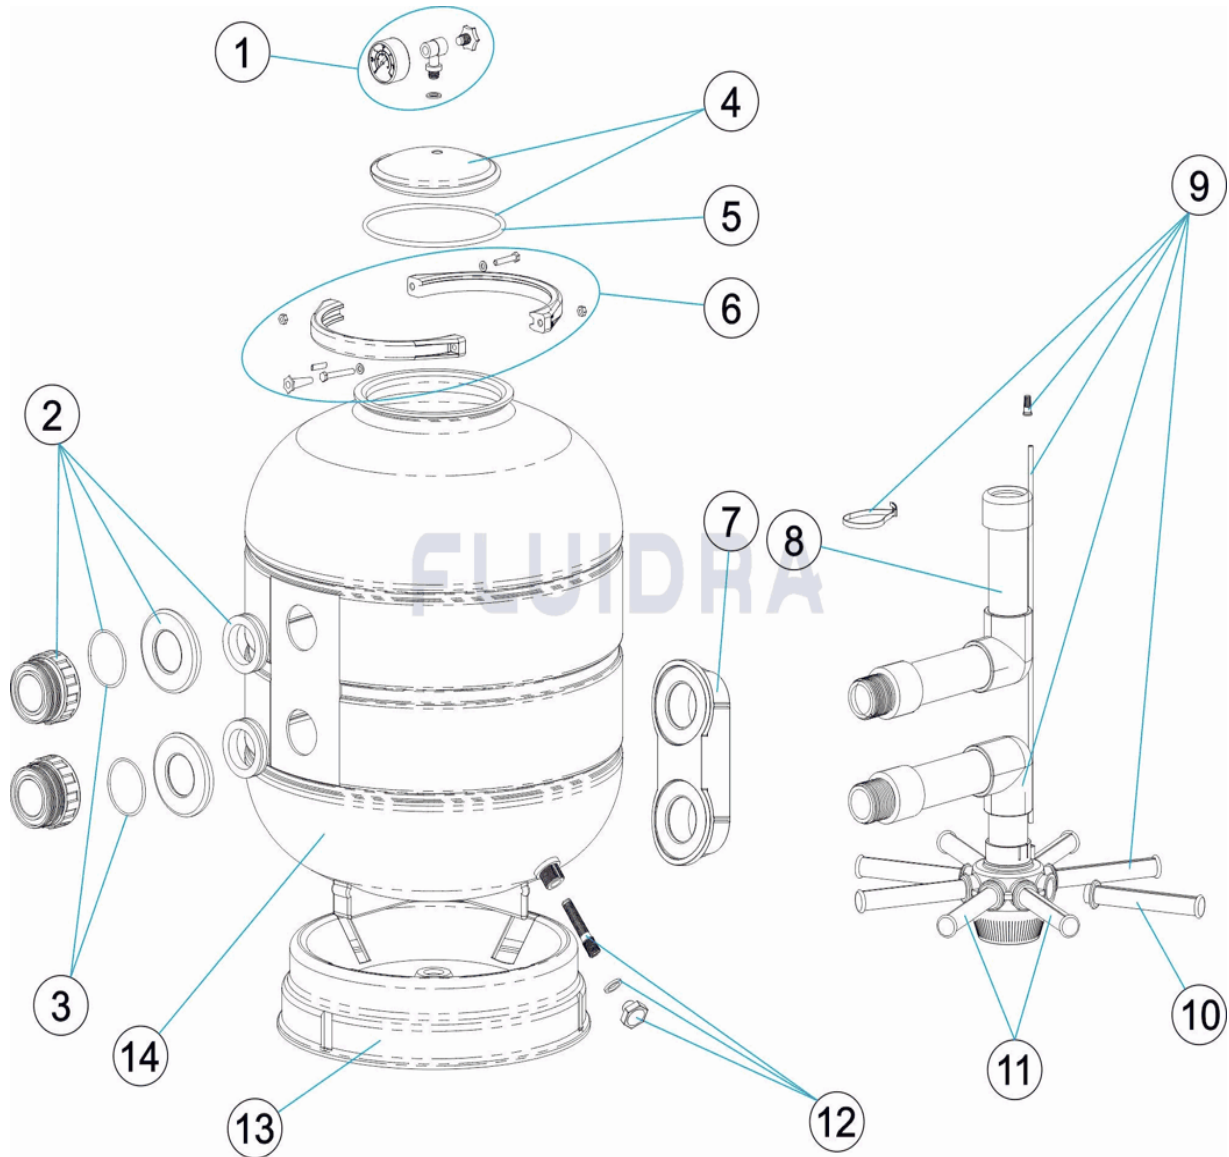

CODICE **FBS0400, FBS0500, FBS0600**

DESCRIZIONE: **FILTRO BRASIL FBS0400-0600**

ITALIANO

POS	CODICE	DESCRIZIONE	QUANTITA'	POS	CODICE	DESCRIZIONE	QUANTITA'
1	CE11020206	MANOMETRO COMPLETO		9	* CE04010328	KIT COLLETTORE D. 600	
2	CE04220104	RACCORDO USCITA + RINFORZO		10	* CE04300120	CANDELOTTO COLLETTORE 3/4" 160M "	
3	CE04302303	O-RING RACCORDO USCITA D.66.04X5.33		10	* CE04300119	CANDELOTTO COLLETTORE 3/4" 110M "	
4	CE04080102	COPERCHIO TRASPARENTE + ANELLO		11	* CE04010073	GRUPPO CANDELOTTO COLLETTORE D. 3	
5	CE04080101	O-RING COPERCHIO		11	* CE04010074	GRUPPO CANDELOTTO COLLETTORE D. 4	
6	CE11020402	INSIEME FASCIA IN PLASTICA		12	CE04250031	SCARICO SABBIA	
7	CE04220105	RINFORZO INTERNO		13	* 33878R0001	BASE FILTRO 400/450	
8	* CE04010321	RACCORDO DIFFUSORE D. 400		13	* 33880R0001	BASE FILTRO D. 500/600	
8	* CE04010323	RACCORDO DIFFUSORE D. 500		14	* 33878R0300AL	CORPO FILTRO D. 400	
8	* CE04010324	RACCORDO DIFFUSORE D. 600		14	* 33880R0300AL	CORPO FILTRO D. 500	
9	* CE04010325	KIT COLLETTORE D. 400		14	* 33881R0300AL	CORPO FILTRO D. 600	
9	* CE04010327	KIT COLLETTORE D. 500