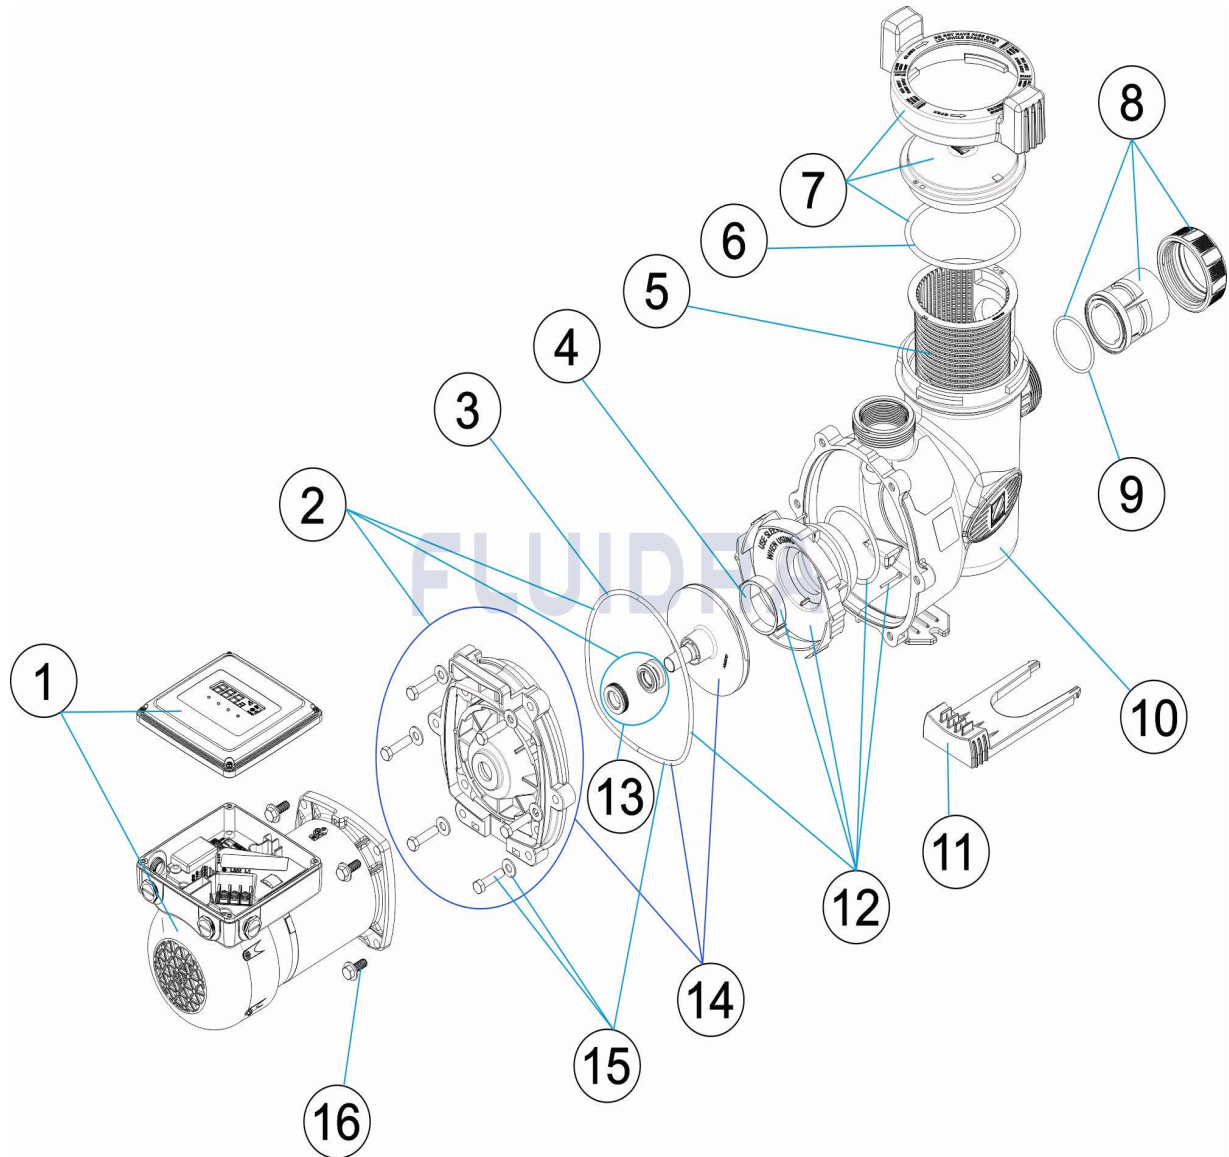

CODICE **WP000221, WP000222**

DESCRIZIONE: **E30 IQ**

ITALIANO

POS	CODICE	DESCRIZIONE	QUANTITA'	POS	CODICE	DESCRIZIONE	QUANTITA'
1	* R1009000	MOTOR & HARDWARE, E30 IQ		11	R0479901	PIEDE POMPA FLOPRO E3	
1	* R1009001	MOTOR & HARDWARE, E30 IQ		12	W0479700	KIT DIFFUSORE FLOPRO E3 100	
2	R0479501	BACKPLATE (BACKPLATE W/ HARDWARE,		13	R0728500	TENUTA MECCANICA FLOPRO	
3	R0480301	ANELLO PIASTRA INFERIORE FLOPR		14	* R1008700	GIRANTE E30 IQ	
4	R0746800	ANELLO GIRANTE FLOPRO		14	* R1008701	GIRANTE E30 IQ	
5	R0480101	CESTELLO PREFILTRO FLOPRO E3/T		15	R0480501	VITI PIASTRA INFERIORE FLOPRO	
6	R0480201	ANELLO COPERCHIO PREFILTRO		16	R0446702	VITI MOTORE FLOPRO	
7	R0480001	KIT COPERCHIO PREFILTRO FLOPRO		-	71840	2 "-1,5" RIDUTTORE FILETTATO PER RETRC	
8	* R0728700	KIT RACCORDI 63/50 MM (*2)		-	R0446001	KIT SPINE DI SVUOTAMENTO (*2)	
8	* R0792700	KIT RACCORDI COLLEGAMENTO 2" (X2, SÌ		-	R0486701	BASE BASSA POMPA	
9	R0728800	KIT OR BOCCHETTONE (*2)		-	R0546401	BASE ALTA POMPA	
10	R1008900	CORPO POMPA