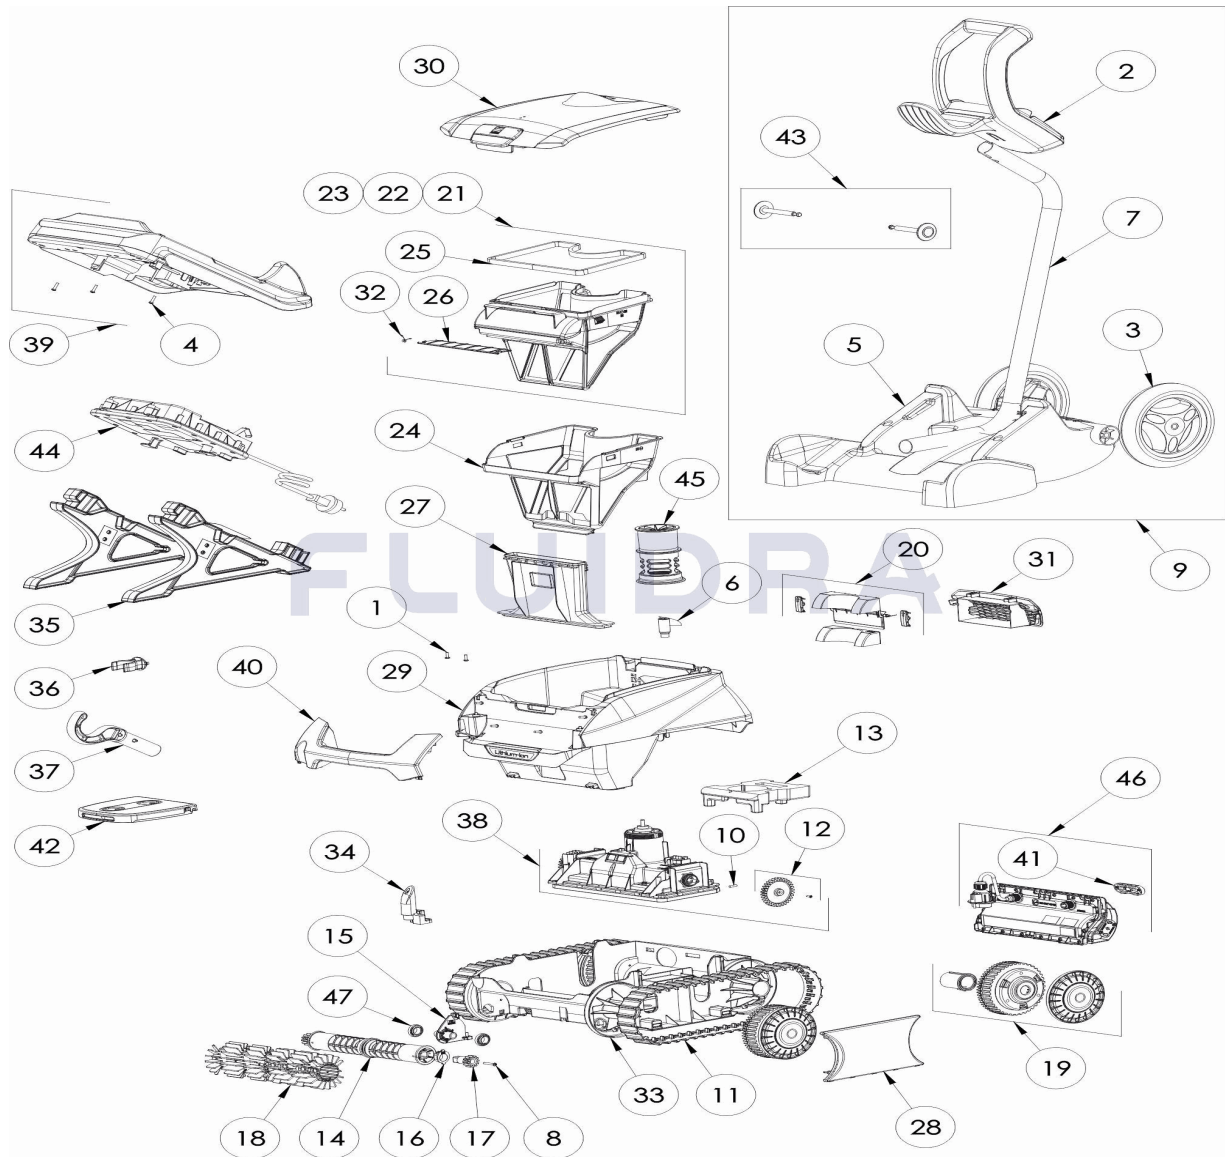

CODE **WR000576**

BESCHREIBUNG: **RF 5200 iQ**

DEUTSCH

POS	CODE	BESCHREIBUNG	MENGE	POS	CODE	BESCHREIBUNG	MENGE
1	R0516700	SCHRAUBE 4 * 12 MM(SET mit 5 Stk.)	1	16	R0896600	LAGER AUSSEN CN (* 2)	1
2	R0565000	HANDGRIFF CADDY	1	17	R0896700	ZAHNRAD 12 ZÄHNE CN	1
3	R0565100	RÄDER CADDY (SET mit 2 Stk.)	1	18	R0896900	BÜRSTEN CN HELLGRAU (*2)	1
4	R0608500	SCHRAUBE 4 * 16 MM, A4 (SET mit 5 Stk.)	1	19	R0897300	LENKRAD CN	4
5	R0632800	BODENPLATTE CADDY A-0 (CYCLONX)	1	20	R0897400	VENTLKLAPPENSET CN	1
6	R0633200	TURBINE (CYCLONX)	1	21	R0897500	FILTER CN 100µ - SINGLE	1
7	R0634400	STANDROHR FÜR CADDY (CYCLONX)	1	22	R0897600	FILTER CN 150µ - DUAL	1
8	R0638900	SCHRAUBE 4 * 25 MM, A2 (SET mit 5 Stk.)	1	23	R0897700	FILTER CN 200µ - SINGLE	1
9	R0639500	CADDY C	1	24	R0898100	FILTERKORB AUSSEN CN 60µ - DUAL	1
10	R0657900	BEFESTIGUNGSSTIFT FÜR MOTORBLOCK	1	25	R0898300	FILTERKORBDICHTUNG CN	1
11	R0895200	RAUPENBAND CN (*2)	1	26	R0898400	FILTERKLAPPE CN	1
12	R0895600	ZAHNRAD CN (*2)	1	27	R0898500	SAUGKANAL CN	1
13	R0896300	SCHWIMMKÖRPER CHASSIS CN	1	28	R0902400	SEITENTEILE KLEIN SCHWARZ CN (*2)	1