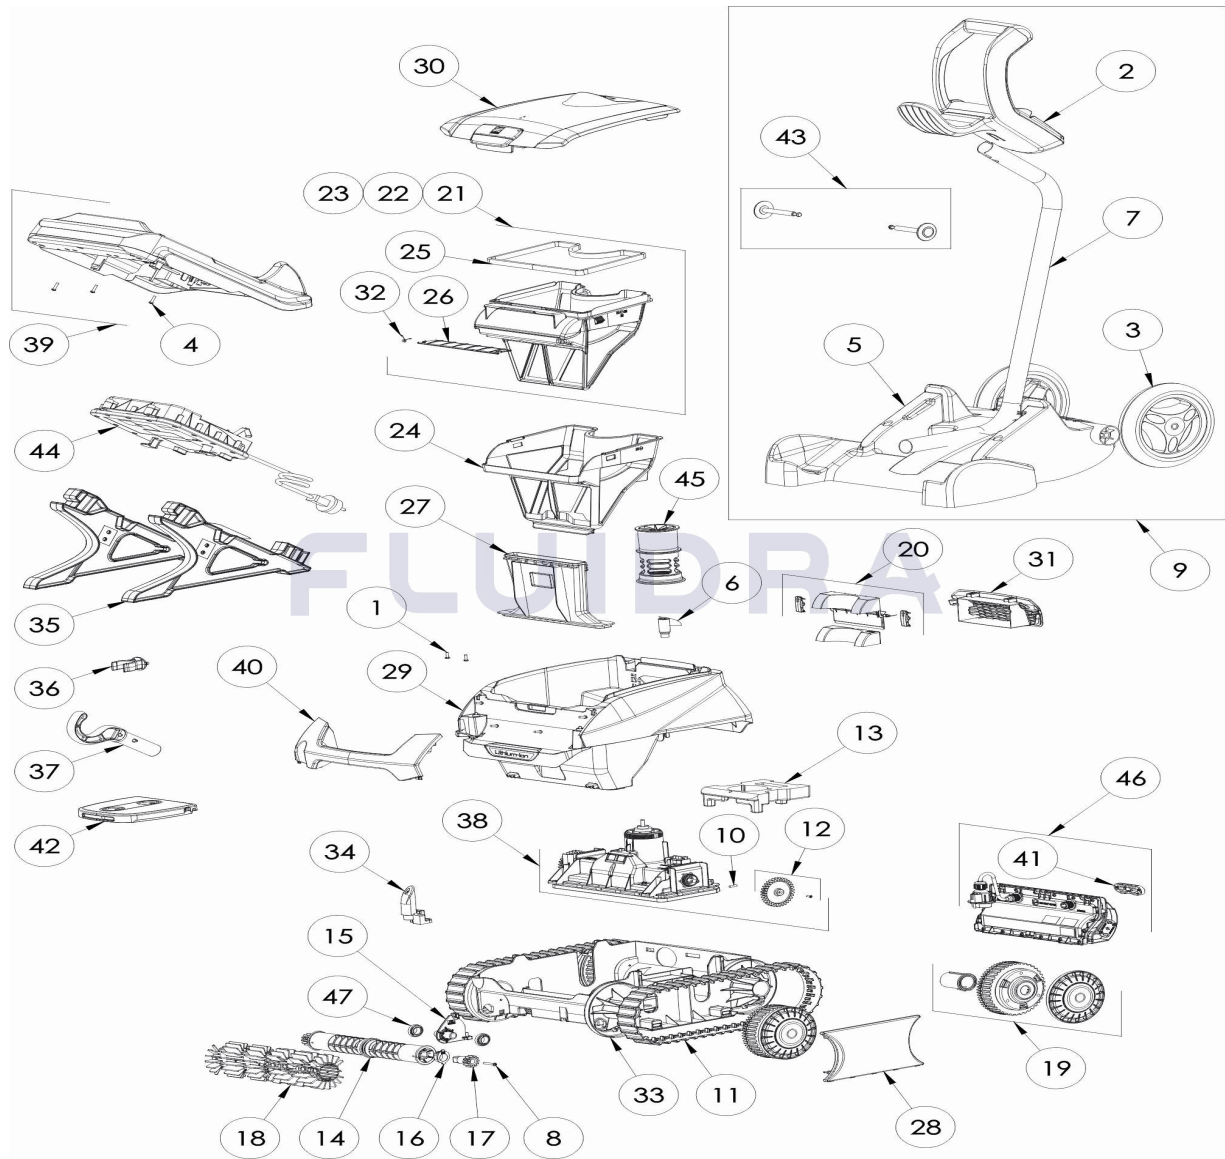

CODICE **WR000576**

DESCRIZIONE: **RF 5200 iQ**

ITALIANO

POS	CODICE	DESCRIZIONE	QUANTITA'	POS	CODICE	DESCRIZIONE	QUANTITA'
1	R0516700	VITE 4*12 MM (*5)	1	16	R0896600	CUSCINETTO ESTERNO CN (*2)	1
2	R0565000	MANIGLIA CARRELLO	1	17	R0896700	PIGNONE SPAZZOLA CN (*2)	1
3	R0565100	RUOTE CARRELLO (*2)	1	18	R0896900	SPAZZOLE CN GRIGIO CHIARO (*2)	1
4	R0608500	VITE 4*16 MM A4 (*5)	1	19	R0897300	RUOTA CN	4
5	R0632800	PARTE INFERIORE CARRELLO CYCLONX	1	20	R0897400	KIT CLAPET POSTERIORE CN	1
6	R0633200	ELICA CYCLONX	1	21	R0897500	FILTRO CN 100µ - SINGLE	1
7	R0634400	CARRELLO CYCLONX	1	22	R0897600	FILTRO CN 150µ - DUAL	1
8	R0638900	VITE 4*25 MM (*5)	1	23	R0897700	FILTRO CN 200µ - SINGLE	1
9	R0639500	CARRELLO C	1	24	R0898100	FILTRO CN 60µ - DUAL	1
10	R0657900	KIT 5 PIN ALBERO MOTORE	1	25	R0898300	GUARNIZIONE COPERCHIO CN	1
11	R0895200	CINGOLI CN (*2)	1	26	R0898400	CLAPET FILTRO CN	1
12	R0895600	PIGNONE CN (*2)	1	27	R0898500	CONDOTTO ASPIRAZIONE CN	1
13	R0896300	FLOTTANTE TELAIO CN	1	28	R0902400	FLANGECN SMALL (*2)	1