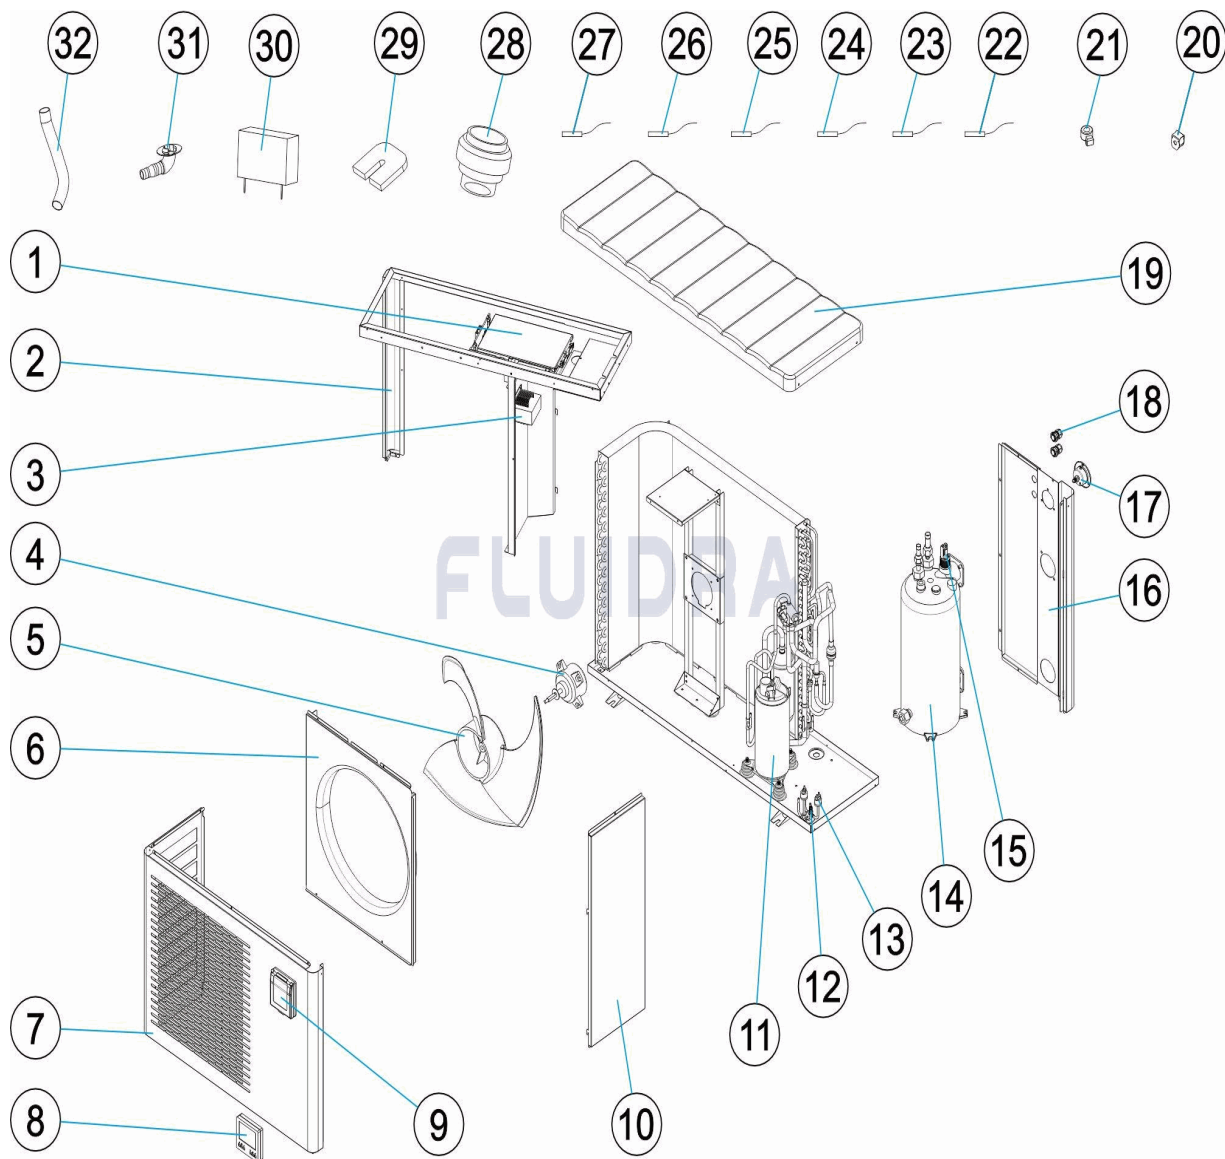

CODICE 76661, 76662

DESCRIZIONE: POMPA DI CALORE ECO ELYO 15-20

ITALIANO

POS	CODICE	DESCRIZIONE	QUANTITA'	POS	CODICE	DESCRIZIONE	QUANTITA'
1	* 75339R0021A	SCHEDA BASE PCB		11	75339R0009	COMPRESSORE	
1	* 75339R0021B	SCHEDA BASE PCB		12	75336R0007	RIVELATORE BASSO PRESSIONE	
2	* 76658R0003	COLONNA DI SOSTEGNO DELLO SCHIENA		13	75336R0008	RILEVATORE DI ALTA PRESSIONE	
2	* 76662R0004	COLONNA DI SOSTEGNO DELLO SCHIENA		14	75339R0006	INTERCAMBIATORE IN TITANIO	
3	75339R0016	REATTORE		15	75336R0005	FLUSSOSTATO	
4	75336R0015	MOTORE VENTOLA		16	* 76660R0001	PANNELLO INDIETRO	
5	75313R0014	PALE VENTILATORE		16	* 76662R0002	PANNELLO INDIETRO	
6	* 76660R0003	GUIDA DEL VENTO		17	75311R0003	MANOMETRO	
6	* 76662R0005	GUIDA DEL VENTO		18	75311R0002	PRESSACAVI	
7	* 76660R0002	PANNELLO FRONTALE		19	75313R0001	COPERCHIO SUPERIORE	
7	* 76662R0003	PANNELLO FRONTALE		20	75336R0023	BOBINA VALVOLA A 4 VIE	
8	75311R0012	SCATOLA CONTROLLO IMPERMEABILE		21	75336R0025	BOBINA EEV	
9	75311R0037A	CONTROLADOR		22	75336R0037	SENSORE TEMPERATURA ASPIRAZIONE G	

* SI FACCIA RIFERIMENTO AL FOGLIO DELLE OSSERVAZIONI