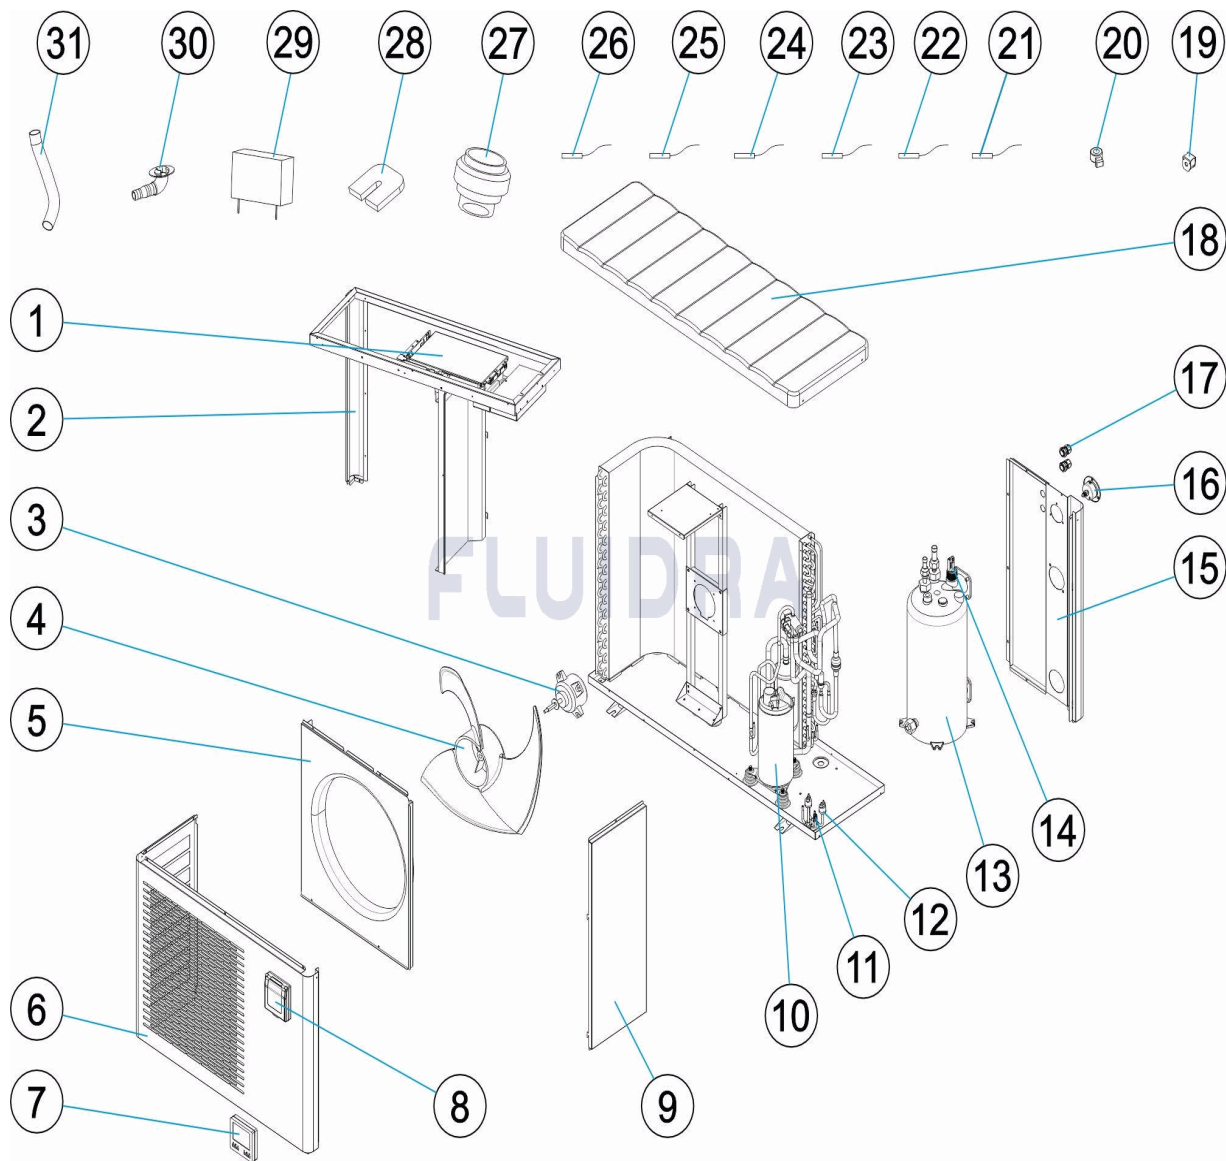

CODICE 76657, 76658, 76659, 76660

DESCRIZIONE: POMPA DI CALORE ECO ELYO 05-07-09-13

ITALIANO

POS	CODICE	DESCRIZIONE	QUANTITA'	POS	CODICE	DESCRIZIONE	QUANTITA'
1	* 75336R0021A	SCHEDA BASE PCB		14	75336R0005	FLUSSOSTATO	
1	* 75336R0021B	SCHEDA BASE PCB		15	76658R0001	PANNELLO INDIETRO	
1	* 75338R0021	SCHEDA BASE PCB		16	75311R0003	MANOMETRO	
2	76658R0003	COLONNA DI SOSTEGNO DELLO SCHIENA		17	75311R0002	PRESSACAVI	
3	75336R0015	MOTORE VENTOLA		18	75311R0001	COPERCHIO SUPERIORE	
4	75311R0014	PALE VENTILATORE		19	75336R0023	BOBINA VALVOLA A 4 VIE	
5	76658R0004	GUIDA DEL VENTO		20	75336R0025	BOBINA EEV	
6	76658R0002	PANNELLO FRONTALE		21	75336R0037	SENSORE TEMPERATURA ASPIRAZIONE G	
7	75311R0012	SCATOLA CONTROLLO IMPERMEABILE		22	75336R0026	SENSORE TEMPERATURA USCITA ACQUA	
8	75311R0037A	CONTROLADOR		23	75336R0028	SENSORE TEMPERATURA INGRESSO ACQ	
9	75311R0010	PANNELLO DESTRO		24	75336R0029	SENSORE TEMPERATURA AMBIENTE	
10	75336R0009	COMPRESSORE		25	75336R0030	SENSORE TEMPERATURA EVAPORATORE	
11	75336R0007	RIVELATORE BASSO PRESSIONE		26	75336R0031	SENSORE TEMPERATURA SCARICO GAS	

* SI FACCIA RIFERIMENTO AL FOGLIO DELLE OSSERVAZIONI