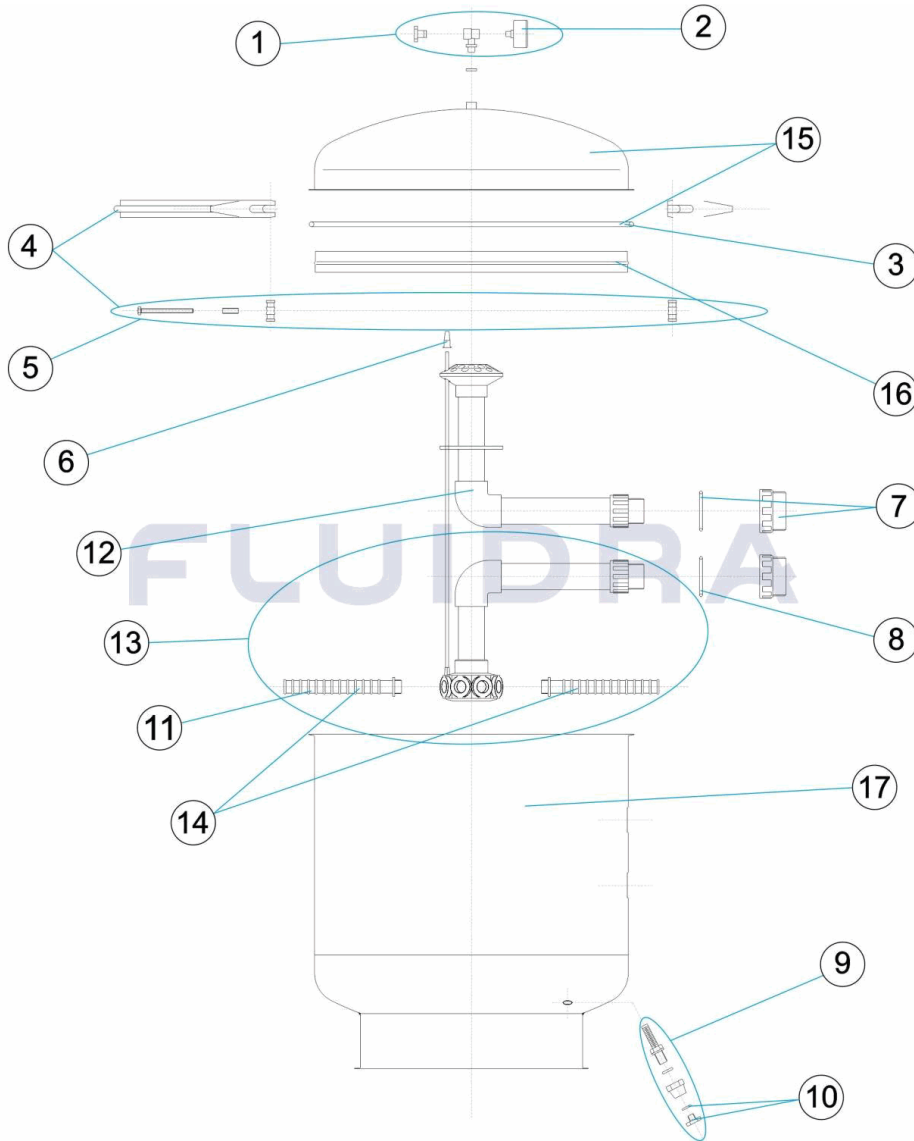

CODICE **07490, 07491, 07492, 07493**

DESCRIZIONE: **FILTRO ACCIAIO INOX CON CHIUSURA ALTEZZA 800-1400**

ITALIANO

POS	CODICE	DESCRIZIONE	QUANTITA'	POS	CODICE	DESCRIZIONE	QUANTITA'
1	4404080104	MANOMETRO COMPLETO		12	* 4404010215	RACCORDO DIFFUSORE D. 500 - 800	
2	4404010103	MANOMETRO 1/8" 3 KG./C "		12	* 4404010216	RACCORDO DIFFUSORE D. 600 - 800	
3	* 4404060000	O-RING FILTRO D. 500		12	* 4404010217	RACCORDO DIFFUSORE D. 500 - 1400	
3	* 4404060001	O-RING FILTRO D. 600		12	* 4404010218	RACCORDO DIFFUSORE D. 600 - 1400	
4	* 4404060002	CONGIUNTO CHIUSURA D.500		13	* 4404010219	KIT COLLETTORE D. 500 - 800-1400	
4	* 4404060003	CONGIUNTO CHIUSURA D.600		13	* 4404010220	KIT COLLETTORE D. 600 - 800-1400	
5	4404060004	CONGIUNTO VITI CHIUSURA		14	* 4404010074	GRUPPO CANDELOTTO COLLETTORE D. 500	
6	4404040108	SFIATO ARIA		14	* 4404010075	GRUPPO CANDELOTTO COLLETTORE D. 600	
7	4404010104	RACCORDO 1 1/2" + O-RIN "		15	* 4404010221	COPERCHIO FILTRO + GUARNIZIONE D. 500	
8	4404302303	O-RING RACCORDO USCITA D.66.04X5.33		15	* 4404010222	COPERCHIO FILTRO + GUARNIZIONE D. 600	
9	4404060406	SCARICO ACQUA 3/8"		16	* 07490R0010	ANELLO DI CENTRAGGIO D.500	
10	4404040113	TAPPO SPURGO E GUARNIZIONE		16	* 07491R0010	ANELLO DI CENTRAGGIO D.600	
11	* 4404300120	CANDELOTTO COLLETTORE 3/4" 160M "		17	* 07490R0110	CORPO FILTRO D. 500 H-800	

* SI FACCIA RIFERIMENTO AL FOGLIO DELLE OSSERVAZIONI